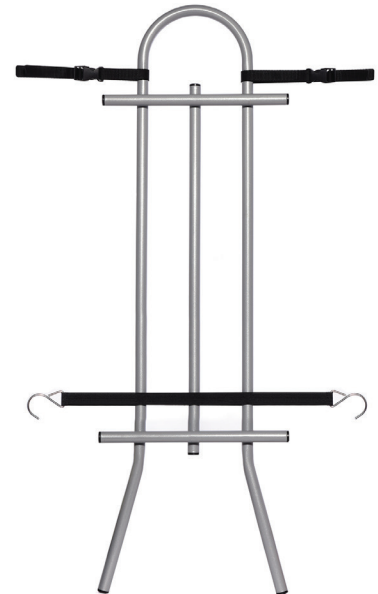

ARF PETS FRONT SEAT PET BARRIER

USER GUIDE

SKU# APFSBAR

Thank you for purchasing the Arf Pets Front Seat Pet Barrier. This User Guide is intended to provide you with guidelines to ensure that operation of this product is safe and does not pose risk to the user. Any use that does not conform to the guidelines described in this User Guide may void the limited warranty.

Assembly

1. Place the barrier between the two front seats of the car.
2. Attach the straps to the headrest bars of each of the front seats.
3. Fasten into place with the attached buckles until secure.
4. For added security, attach the included hooks, starting from the base of the barrier to the bottom of each seat.