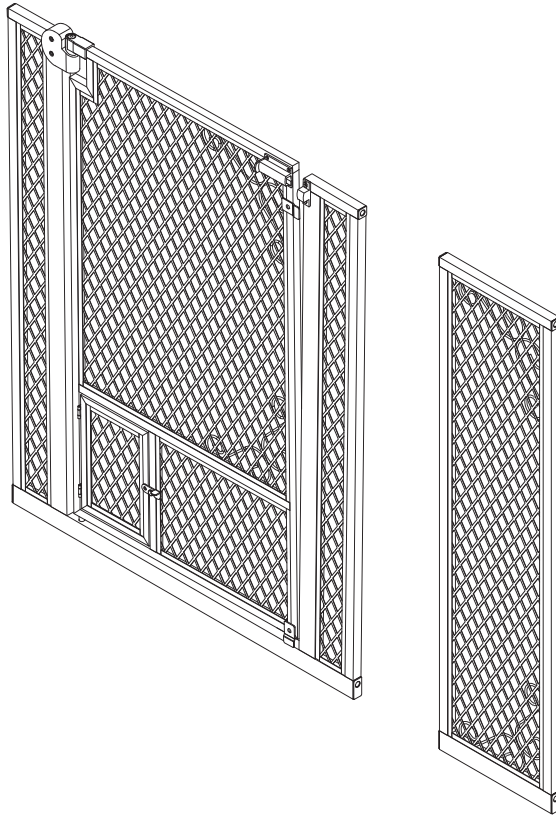

Optional side extensions are available from your online retailer.

Model #	Size
APMESHEX2	2.75" x 42"
APMESHEX5	5.5" x 42"
APMESHEX11	11" x 42"

Customer Service:

Email: support@arfpets.com

Phone: 877-711-6886

Distributed by C&A Marketing, Inc.
114 Tived Lane East, Edison, NJ 08837 USA
C&A Marketing UK LTD 167 Hermitage Road
Crusader Industrial Estate
London N4 1LZ, United Kingdom

Made in China
ARF Pets is a trademark of C&A IP Holdings, LLC
©2016 All rights reserved