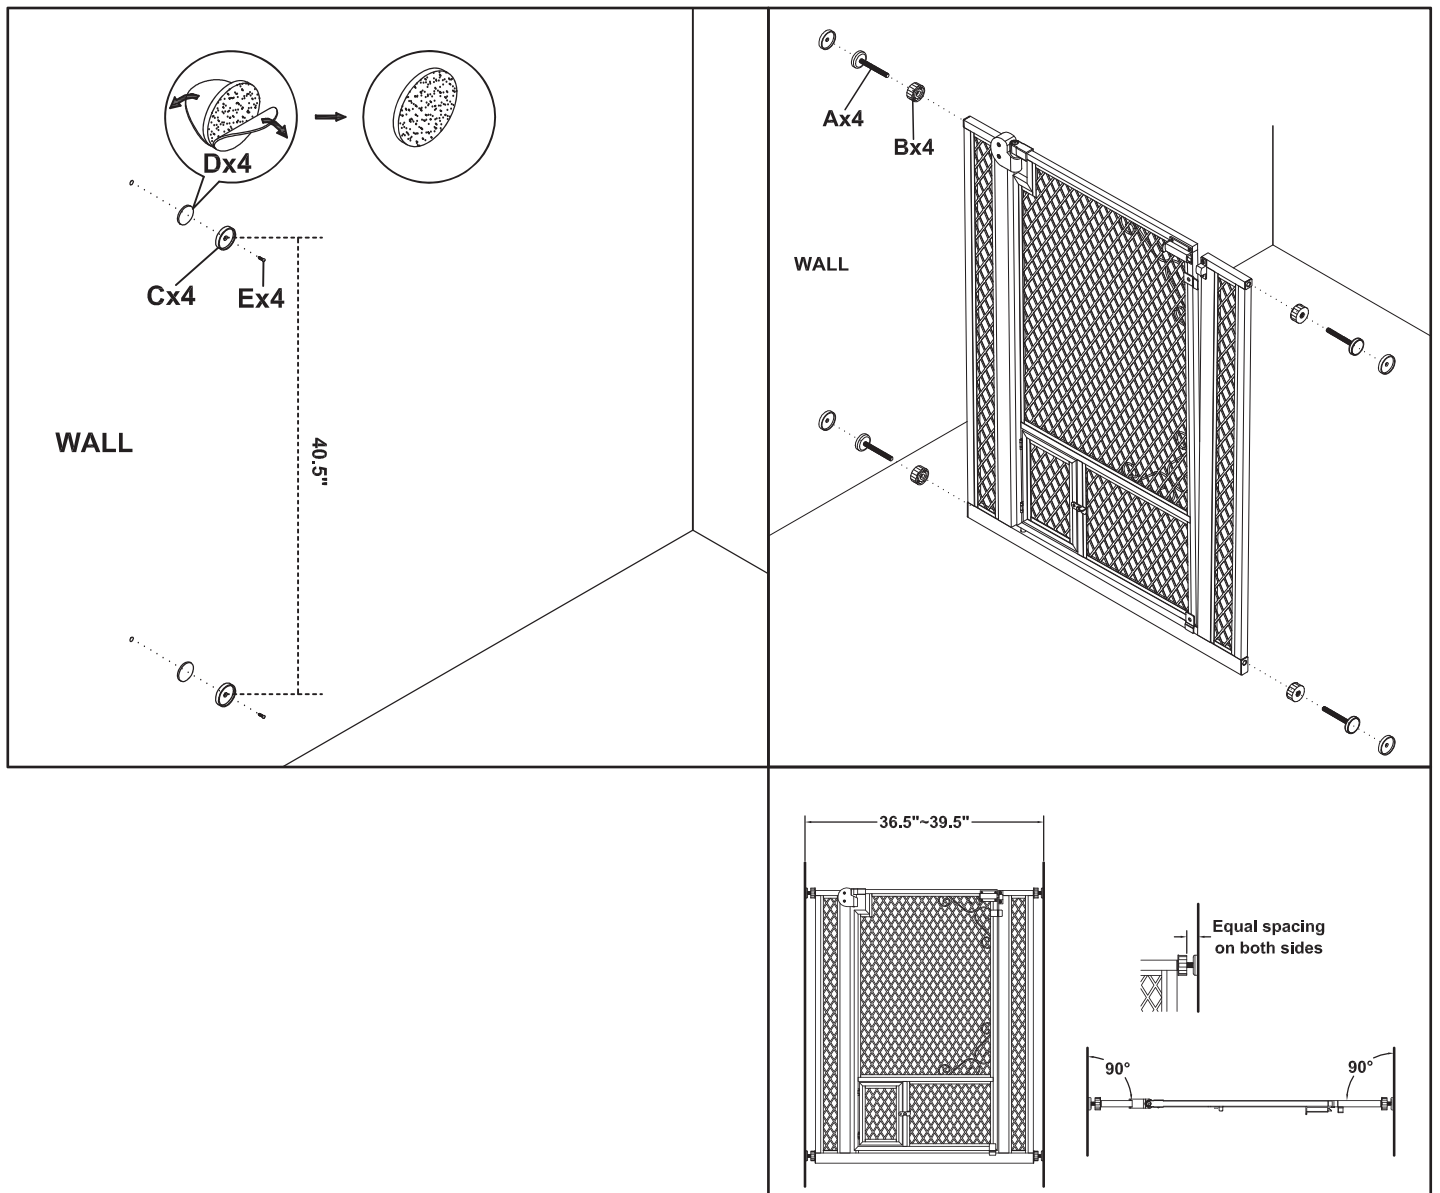

Assembly Instructions:

1. Determine the position of the gate with 40.5 inches between the top and bottom.
2. Mark the distance on the wall or doorway. Temporarily position the gate to check for accurate placement. Make sure that the gate will be vertically straight when mounted.
3. When you're sure of the position, peel off the adhesive from the discs (D) and adhere them to walls where you have marked them.
4. Adhere the backs of the flanges (C) to the discs on the wall.
5. Screw each flange into the wall (screws (E) supplied) through the pre-drilled screw holes in the flanges.
6. Slide the adjustment knobs (B) onto the bolts (A).
7. Insert the free end of the bolts into the holes located at the top and bottom of the gate frame.
8. Fit the capped ends of the bolts into the mounted flanges.
9. Turn the adjustment knob to tighten.
10. Gate width can be adjusted 36.5" – 39.5".