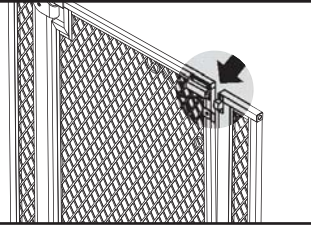

# TENSION-MOUNT 2-DOOR PET GATE

### IMPORTANT!

When unpacking this product **PLEASE NOTE:** The gap between the part of the gate frame that mounts to the wall and the door is **NOT** a defect. This gap will close when the gate is properly installed.

## Assembly Instructions:

1. Determine the position of the gate with 40.5 inches between the top and bottom.
2. Mark the distance on the wall or doorway. Temporarily position the gate to check for accurate placement. Make sure that the gate will be vertically straight when mounted.
3. When you're sure of the position, peel off the adhesive from the discs (D) and adhere them to walls where you have marked them.
4. Adhere the backs of the flanges (C) to the discs on the wall.
5. Screw each flange into the wall (screws (E) supplied) through the pre-drilled screw holes in the flanges.
6. Slide the adjustment knobs (B) onto the bolts (A).
7. Insert the free end of the bolts into the holes located at the top and bottom of the gate frame.
8. Fit the capped ends of the bolts into the mounted flanges.
9. Turn the adjustment knob to tighten.
10. Gate width can be adjusted 36.5" – 39.5".