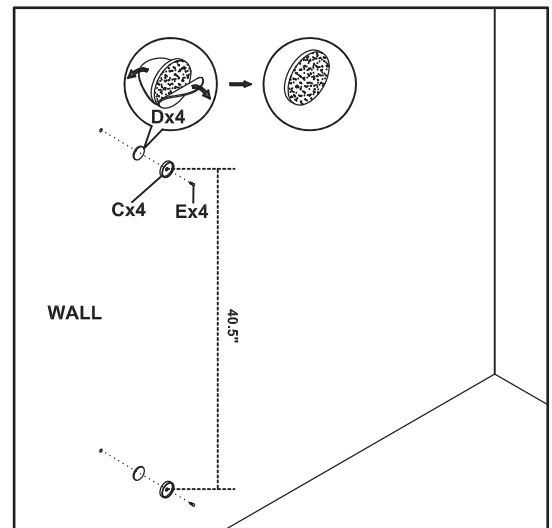

5" EXTENSION FOR ARF PETS TENSION-MOUNT 2-DOOR PET (GATE MODEL APMESHGT)

USER GUIDE

SKU# APMESHX5

Safety Precautions

- **WARNING!** Incorrect installation can be dangerous. Make sure the gate is firmly attached between two clean, structurally sound surfaces.

Parts

1. Main gate APMESHGT
2. U bracket
3. Extension

- A. Adjustment bolts
- B. Adjustment knobs
- C. Wall mounting flanges
- D. Double-sided adhesive discs
- E. Screws
- F. Screws
- G. Allen wrench
- H. Connectors

Assembly Instructions:

1. Determine the position of the gate with 40.5 inches between the top and bottom.
2. Mark the distance on the wall or doorway. Temporarily position the gate to check for accurate placement. Make sure that the gate will be vertically straight when mounted.
3. When you're sure of the position, peel off the adhesive from the discs (D) and adhere them to walls where you have marked them.
4. Adhere the backs of the flanges (C) to the discs on the wall.
5. Screw each flange into the wall (screws (E)) through the pre-drilled screw holes in the flanges.

6. Attach the U bracket (2) to the bottom of the main gate using screws (F).
7. Insert connectors (H) into top and bottom of main gate and attach extension (3) to connectors.

8. Slide the adjustment knobs (B) onto the bolts (A).
9. Insert the free end of the bolts into the holes located at the top and bottom of the gate frame.
10. Fit the capped ends of the bolts into the mounted flanges.
11. Turn the adjustment knob to tighten. Gate width can be adjusted 42" – 45".