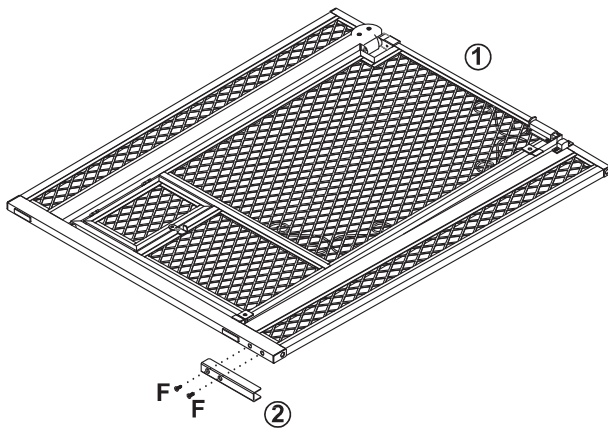

5" EXTENSION FOR ARF PETS TENSION-MOUNT 2-DOOR PET (GATE MODEL APMESHGT)

USER GUIDE

SKU# APMESHX5

Safety Precautions

- **WARNING!** Incorrect installation can be dangerous. Make sure the gate is firmly attached between two clean, structurally sound surfaces.

Parts

1. Main gate APMESHGT
2. U bracket
3. Extension

- A. Adjustment bolts
- B. Adjustment knobs
- C. Wall mounting flanges
- D. Double-sided adhesive discs
- E. Screws
- F. Screws
- G. Allen wrench
- H. Connectors

Assembly Instructions:

1. Determine the position of the gate with 40.5 inches between the top and bottom.
2. Mark the distance on the wall or doorway. Temporarily position the gate to check for accurate placement. Make sure that the gate will be vertically straight when mounted.
3. When you're sure of the position, peel off the adhesive from the discs (D) and adhere them to walls where you have marked them.
4. Adhere the backs of the flanges (C) to the discs on the wall.
5. Screw each flange into the wall (screws (E)) through the pre-drilled screw holes in the flanges.

6. Attach the U bracket (2) to the bottom of the main gate using screws (F).
7. Insert connectors (H) into top and bottom of main gate and attach extension (3) to connectors.

8. Slide the adjustment knobs (B) onto the bolts (A).
9. Insert the free end of the bolts into the holes located at the top and bottom of the gate frame.
10. Fit the capped ends of the bolts into the mounted flanges.
11. Turn the adjustment knob to tighten. Gate width can be adjusted 42" – 45".