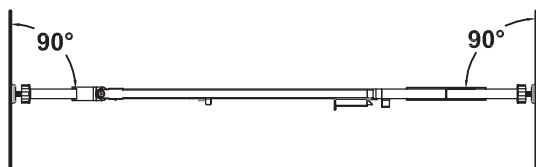

5" EXTENSION FOR ARF PETS TENSION-MOUNT 2-DOOR PET (GATE MODEL APMESHGT)

USER GUIDE

SKU# APMESHX5

Safety Precautions

- **WARNING!** Incorrect installation can be dangerous. Make sure the gate is firmly attached between two clean, structurally sound surfaces.

Parts

1. Main gate APMESHGT
2. U bracket
3. Extension

- A. Adjustment bolts
- B. Adjustment knobs
- C. Wall mounting flanges
- D. Double-sided adhesive discs
- E. Screws
- F. Screws
- G. Allen wrench
- H. Connectors

Assembly Instructions:

1. Determine the position of the gate with 40.5 inches between the top and bottom.
2. Mark the distance on the wall or doorway. Temporarily position the gate to check for accurate placement. Make sure that the gate will be vertically straight when mounted.
3. When you're sure of the position, peel off the adhesive from the discs (D) and adhere them to walls where you have marked them.
4. Adhere the backs of the flanges (C) to the discs on the wall.
5. Screw each flange into the wall (screws (E)) through the pre-drilled screw holes in the flanges.

6. Attach the U bracket (2) to the bottom of the main gate using screws (F).
7. Insert connectors (H) into top and bottom of main gate and attach extension (3) to connectors.

8. Slide the adjustment knobs (B) onto the bolts (A).
9. Insert the free end of the bolts into the holes located at the top and bottom of the gate frame.
10. Fit the capped ends of the bolts into the mounted flanges.
11. Turn the adjustment knob to tighten. Gate width can be adjusted 42" – 45".