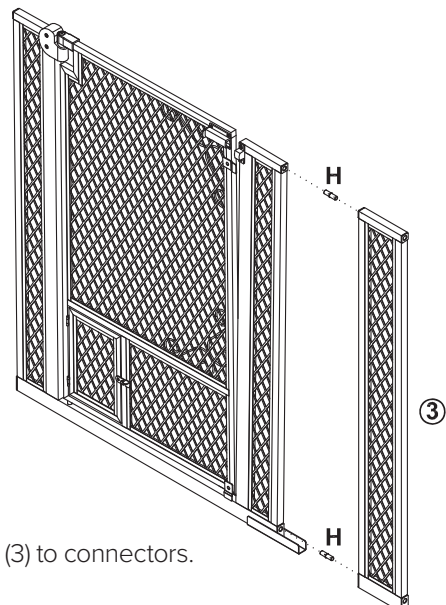

5" EXTENSION FOR ARF PETS TENSION-MOUNT 2-DOOR PET (GATE MODEL APMESHGT)

USER GUIDE

SKU# APMESHX5

Safety Precautions

- **WARNING!** Incorrect installation can be dangerous. Make sure the gate is firmly attached between two clean, structurally sound surfaces.

Parts

1. Main gate APMESHGT
2. U bracket
3. Extension

- A. Adjustment bolts
- B. Adjustment knobs
- C. Wall mounting flanges
- D. Double-sided adhesive discs
- E. Screws
- F. Screws
- G. Allen wrench
- H. Connectors

Assembly Instructions:

1. Determine the position of the gate with 40.5 inches between the top and bottom.
2. Mark the distance on the wall or doorway. Temporarily position the gate to check for accurate placement. Make sure that the gate will be vertically straight when mounted.
3. When you're sure of the position, peel off the adhesive from the discs (D) and adhere them to walls where you have marked them.
4. Adhere the backs of the flanges (C) to the discs on the wall.
5. Screw each flange into the wall (screws (E)) through the pre-drilled screw holes in the flanges.

6. Attach the U bracket (2) to the bottom of the main gate using screws (F).
7. Insert connectors (H) into top and bottom of main gate and attach extension (3) to connectors.

8. Slide the adjustment knobs (B) onto the bolts (A).
9. Insert the free end of the bolts into the holes located at the top and bottom of the gate frame.
10. Fit the capped ends of the bolts into the mounted flanges.
11. Turn the adjustment knob to tighten. Gate width can be adjusted 42" – 45".