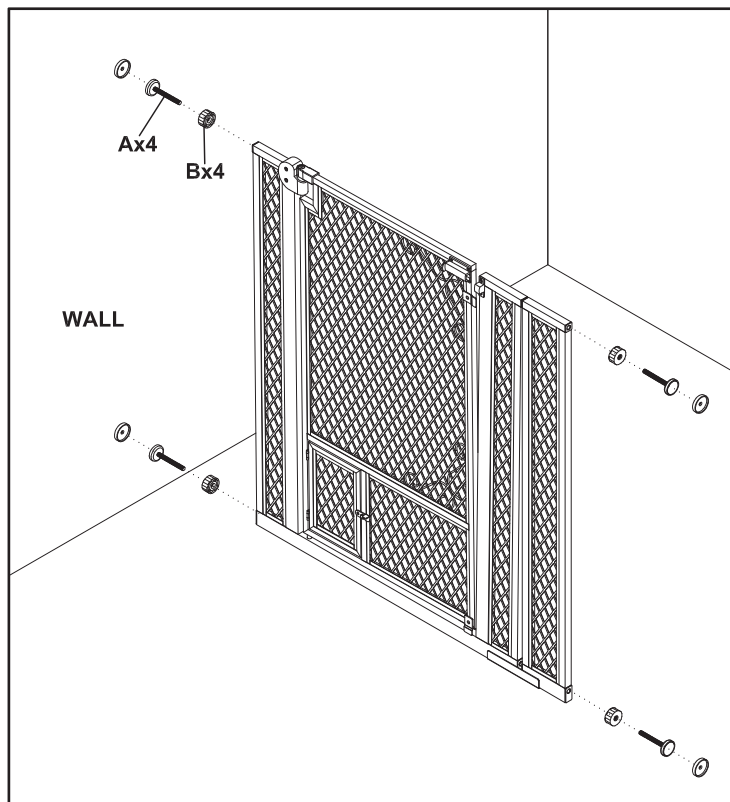

5" EXTENSION FOR ARF PETS TENSION-MOUNT 2-DOOR PET (GATE MODEL APMESHGT)

USER GUIDE

SKU# APMESHX5

Safety Precautions

- **WARNING!** Incorrect installation can be dangerous. Make sure the gate is firmly attached between two clean, structurally sound surfaces.

Parts

1. Main gate APMESHGT
2. U bracket
3. Extension

- A. Adjustment bolts
- B. Adjustment knobs
- C. Wall mounting flanges
- D. Double-sided adhesive discs
- E. Screws
- F. Screws
- G. Allen wrench
- H. Connectors

Assembly Instructions:

1. Determine the position of the gate with 40.5 inches between the top and bottom.
2. Mark the distance on the wall or doorway. Temporarily position the gate to check for accurate placement. Make sure that the gate will be vertically straight when mounted.
3. When you're sure of the position, peel off the adhesive from the discs (D) and adhere them to walls where you have marked them.
4. Adhere the backs of the flanges (C) to the discs on the wall.
5. Screw each flange into the wall (screws (E)) through the pre-drilled screw holes in the flanges.

6. Attach the U bracket (2) to the bottom of the main gate using screws (F).
7. Insert connectors (H) into top and bottom of main gate and attach extension (3) to connectors.

8. Slide the adjustment knobs (B) onto the bolts (A).
9. Insert the free end of the bolts into the holes located at the top and bottom of the gate frame.
10. Fit the capped ends of the bolts into the mounted flanges.
11. Turn the adjustment knob to tighten. Gate width can be adjusted 42" – 45".