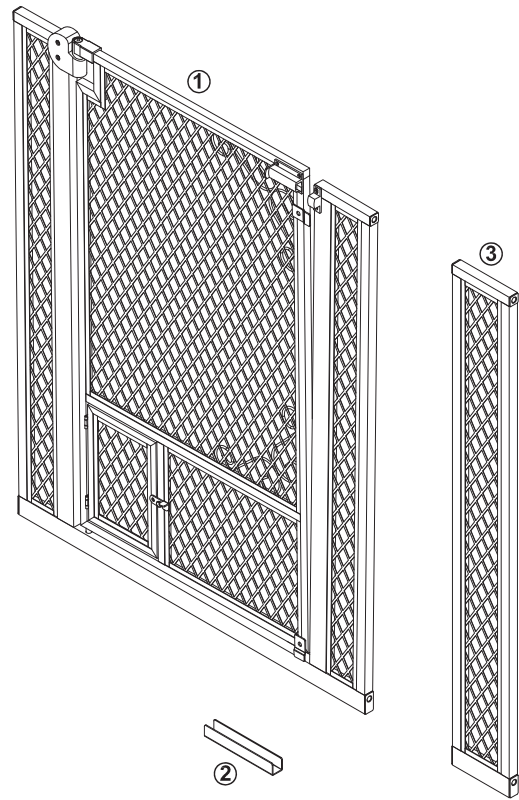

5" EXTENSION FOR ARF PETS TENSION-MOUNT 2-DOOR PET (GATE MODEL APMESHGT)

USER GUIDE

SKU# APMESHX5

Safety Precautions

- **WARNING!** Incorrect installation can be dangerous. Make sure the gate is firmly attached between two clean, structurally sound surfaces.

Parts

1. Main gate APMESHGT
2. U bracket
3. Extension

- A. Adjustment bolts
- B. Adjustment knobs
- C. Wall mounting flanges
- D. Double-sided adhesive discs
- E. Screws
- F. Screws
- G. Allen wrench
- H. Connectors

Assembly Instructions:

1. Determine the position of the gate with 40.5 inches between the top and bottom.
2. Mark the distance on the wall or doorway. Temporarily position the gate to check for accurate placement. Make sure that the gate will be vertically straight when mounted.
3. When you're sure of the position, peel off the adhesive from the discs (D) and adhere them to walls where you have marked them.
4. Adhere the backs of the flanges (C) to the discs on the wall.
5. Screw each flange into the wall (screws (E)) through the pre-drilled screw holes in the flanges.

6. Attach the U bracket (2) to the bottom of the main gate using screws (F).
7. Insert connectors (H) into top and bottom of main gate and attach extension (3) to connectors.

8. Slide the adjustment knobs (B) onto the bolts (A).
9. Insert the free end of the bolts into the holes located at the top and bottom of the gate frame.
10. Fit the capped ends of the bolts into the mounted flanges.
11. Turn the adjustment knob to tighten. Gate width can be adjusted 42" – 45".