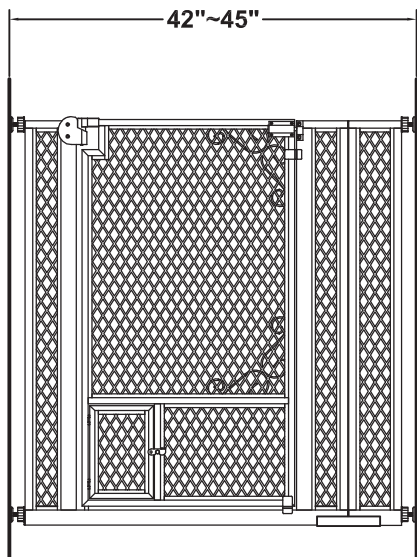

5" EXTENSION FOR ARF PETS TENSION-MOUNT 2-DOOR PET (GATE MODEL APMESHGT)

USER GUIDE

SKU# APMESHX5

Safety Precautions

- **WARNING!** Incorrect installation can be dangerous. Make sure the gate is firmly attached between two clean, structurally sound surfaces.

Parts

1. Main gate APMESHGT
2. U bracket
3. Extension

- A. Adjustment bolts
- B. Adjustment knobs
- C. Wall mounting flanges
- D. Double-sided adhesive discs
- E. Screws
- F. Screws
- G. Allen wrench
- H. Connectors

Assembly Instructions:

1. Determine the position of the gate with 40.5 inches between the top and bottom.
2. Mark the distance on the wall or doorway. Temporarily position the gate to check for accurate placement. Make sure that the gate will be vertically straight when mounted.
3. When you're sure of the position, peel off the adhesive from the discs (D) and adhere them to walls where you have marked them.
4. Adhere the backs of the flanges (C) to the discs on the wall.
5. Screw each flange into the wall (screws (E)) through the pre-drilled screw holes in the flanges.

6. Attach the U bracket (2) to the bottom of the main gate using screws (F).
7. Insert connectors (H) into top and bottom of main gate and attach extension (3) to connectors.

8. Slide the adjustment knobs (B) onto the bolts (A).
9. Insert the free end of the bolts into the holes located at the top and bottom of the gate frame.
10. Fit the capped ends of the bolts into the mounted flanges.
11. Turn the adjustment knob to tighten. Gate width can be adjusted 42" – 45".