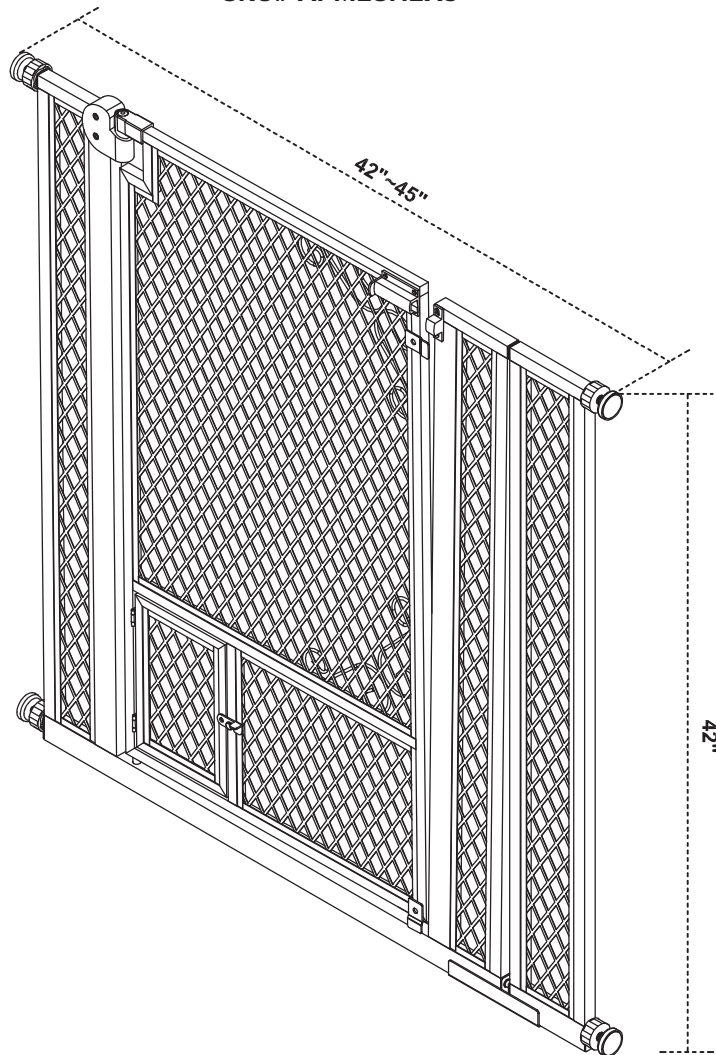

5" EXTENSION FOR ARF PETS TENSION-MOUNT 2-DOOR PET (GATE MODEL APMESHGT)

USER GUIDE

SKU# APMESHX5

Safety Precautions

- **WARNING!** Incorrect installation can be dangerous. Make sure the gate is firmly attached between two clean, structurally sound surfaces.

Parts

1. Main gate APMESHGT
2. U bracket
3. Extension

- A. Adjustment bolts
- B. Adjustment knobs
- C. Wall mounting flanges
- D. Double-sided adhesive discs
- E. Screws
- F. Screws
- G. Allen wrench
- H. Connectors

Assembly Instructions:

1. Determine the position of the gate with 40.5 inches between the top and bottom.
2. Mark the distance on the wall or doorway. Temporarily position the gate to check for accurate placement. Make sure that the gate will be vertically straight when mounted.
3. When you're sure of the position, peel off the adhesive from the discs (D) and adhere them to walls where you have marked them.
4. Adhere the backs of the flanges (C) to the discs on the wall.
5. Screw each flange into the wall (screws (E)) through the pre-drilled screw holes in the flanges.

6. Attach the U bracket (2) to the bottom of the main gate using screws (F).
7. Insert connectors (H) into top and bottom of main gate and attach extension (3) to connectors.

8. Slide the adjustment knobs (B) onto the bolts (A).
9. Insert the free end of the bolts into the holes located at the top and bottom of the gate frame.
10. Fit the capped ends of the bolts into the mounted flanges.
11. Turn the adjustment knob to tighten. Gate width can be adjusted 42" – 45".