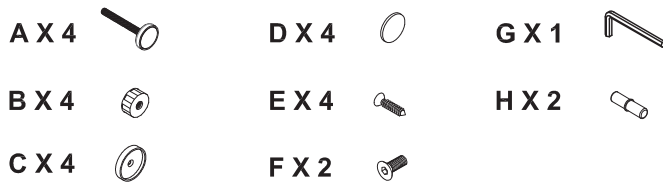

5" EXTENSION FOR ARF PETS TENSION-MOUNT 2-DOOR PET (GATE MODEL APMESHGT)

USER GUIDE

SKU# APMESHX5

Safety Precautions

- **WARNING!** Incorrect installation can be dangerous. Make sure the gate is firmly attached between two clean, structurally sound surfaces.

Parts

1. Main gate APMESHGT
2. U bracket
3. Extension

- A. Adjustment bolts
- B. Adjustment knobs
- C. Wall mounting flanges
- D. Double-sided adhesive discs
- E. Screws
- F. Screws
- G. Allen wrench
- H. Connectors

Assembly Instructions:

1. Determine the position of the gate with 40.5 inches between the top and bottom.
2. Mark the distance on the wall or doorway. Temporarily position the gate to check for accurate placement. Make sure that the gate will be vertically straight when mounted.
3. When you're sure of the position, peel off the adhesive from the discs (D) and adhere them to walls where you have marked them.
4. Adhere the backs of the flanges (C) to the discs on the wall.
5. Screw each flange into the wall (screws (E)) through the pre-drilled screw holes in the flanges.

6. Attach the U bracket (2) to the bottom of the main gate using screws (F).
7. Insert connectors (H) into top and bottom of main gate and attach extension (3) to connectors.

8. Slide the adjustment knobs (B) onto the bolts (A).
9. Insert the free end of the bolts into the holes located at the top and bottom of the gate frame.
10. Fit the capped ends of the bolts into the mounted flanges.
11. Turn the adjustment knob to tighten. Gate width can be adjusted 42" – 45".