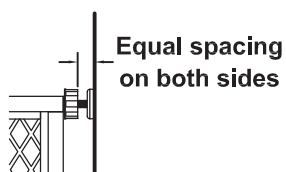

8. Slide the adjustment knobs (B) onto the bolts (A).
9. Insert the free end of the bolts into the holes located at the top and bottom of the gate frame.
10. Fit the capped ends of the bolts into the mounted flanges.
11. Turn the adjustment knob to tighten. Gate width can be adjusted 42" – 45".