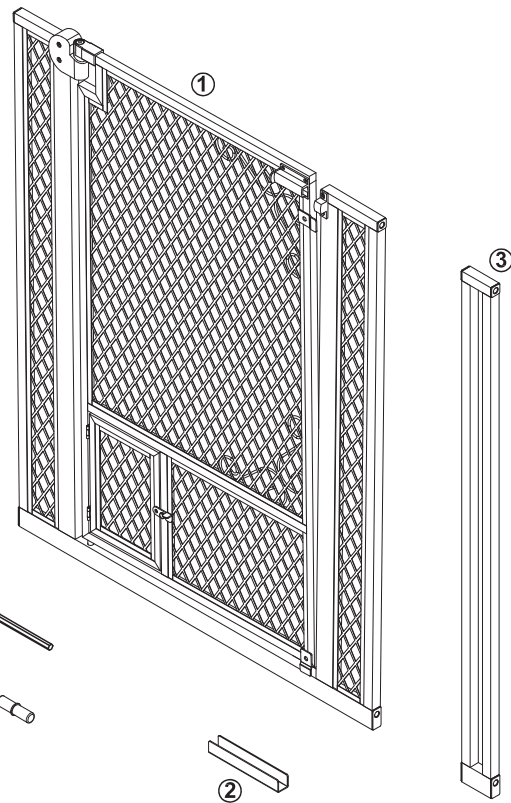

2" EXTENSION FOR ARF PETS TENSION-MOUNT 2-DOOR PET (GATE MODEL APMESHGT)

USER GUIDE

SKU# APMESHEX2

Safety Precautions

- **WARNING!** Incorrect installation can be dangerous. Make sure the gate is firmly attached between two clean, structurally sound surfaces.

Parts

1. Main gate APMESHGT
2. U bracket
3. Extension

- A. Adjustment bolts
- B. Adjustment knobs
- C. Wall mounting flanges
- D. Double-sided adhesive discs
- E. Screws
- F. Screws
- G. Allen wrench
- H. Connectors

Assembly Instructions:

1. Determine the position of the gate with 40.5 inches between the top and bottom.
2. Mark the distance on the wall or doorway. Temporarily position the gate to check for accurate placement. Make sure that the gate will be vertically straight when mounted.
3. When you're sure of the position, peel off the adhesive from the discs (D) and adhere them to walls where you have marked them.
4. Adhere the backs of the flanges (C) to the discs on the wall.
5. Screw each flange into the wall (screws (E)) through the pre-drilled screw holes in the flanges.

6. Attach the U bracket (2) to the bottom of the main gate using screws (F).
7. Insert connectors (H) into top and bottom of main gate and attach extension (3) to connectors.

8. Slide the adjustment knobs (B) onto the bolts (A).
9. Insert the free end of the bolts into the holes located at the top and bottom of the gate frame.
10. Fit the capped ends of the bolts into the mounted flanges.
11. Turn the adjustment knob to tighten. Gate width can be adjusted 39.5" – 42.25".