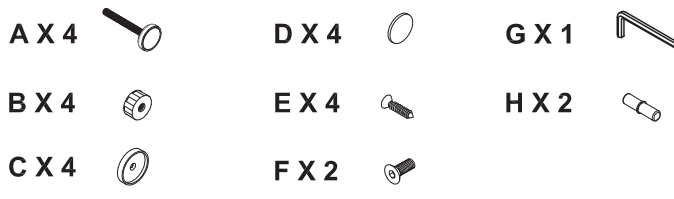

2" EXTENSION FOR ARF PETS TENSION-MOUNT 2-DOOR PET (GATE MODEL APMESHGT)

USER GUIDE

SKU# APMESHEX2

Safety Precautions

- **WARNING!** Incorrect installation can be dangerous. Make sure the gate is firmly attached between two clean, structurally sound surfaces.

Parts

1. Main gate APMESHGT
2. U bracket
3. Extension

- A. Adjustment bolts
- B. Adjustment knobs
- C. Wall mounting flanges
- D. Double-sided adhesive discs
- E. Screws
- F. Screws
- G. Allen wrench
- H. Connectors

Assembly Instructions:

1. Determine the position of the gate with 40.5 inches between the top and bottom.
2. Mark the distance on the wall or doorway. Temporarily position the gate to check for accurate placement. Make sure that the gate will be vertically straight when mounted.
3. When you're sure of the position, peel off the adhesive from the discs (D) and adhere them to walls where you have marked them.
4. Adhere the backs of the flanges (C) to the discs on the wall.
5. Screw each flange into the wall (screws (E)) through the pre-drilled screw holes in the flanges.

6. Attach the U bracket (2) to the bottom of the main gate using screws (F).
7. Insert connectors (H) into top and bottom of main gate and attach extension (3) to connectors.

8. Slide the adjustment knobs (B) onto the bolts (A).
9. Insert the free end of the bolts into the holes located at the top and bottom of the gate frame.
10. Fit the capped ends of the bolts into the mounted flanges.
11. Turn the adjustment knob to tighten. Gate width can be adjusted 39.5" – 42.25".