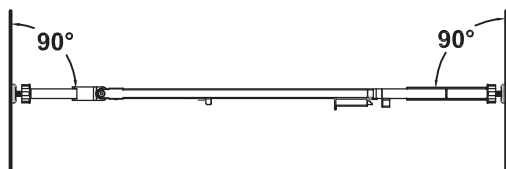

2" EXTENSION FOR ARF PETS TENSION-MOUNT 2-DOOR PET (GATE MODEL APMESHGT)

USER GUIDE

SKU# APMESHEX2

Safety Precautions

- **WARNING!** Incorrect installation can be dangerous. Make sure the gate is firmly attached between two clean, structurally sound surfaces.

Parts

1. Main gate APMESHGT
2. U bracket
3. Extension

- A. Adjustment bolts
- B. Adjustment knobs
- C. Wall mounting flanges
- D. Double-sided adhesive discs
- E. Screws
- F. Screws
- G. Allen wrench
- H. Connectors

Assembly Instructions:

1. Determine the position of the gate with 40.5 inches between the top and bottom.
2. Mark the distance on the wall or doorway. Temporarily position the gate to check for accurate placement. Make sure that the gate will be vertically straight when mounted.
3. When you're sure of the position, peel off the adhesive from the discs (D) and adhere them to walls where you have marked them.
4. Adhere the backs of the flanges (C) to the discs on the wall.
5. Screw each flange into the wall (screws (E)) through the pre-drilled screw holes in the flanges.

6. Attach the U bracket (2) to the bottom of the main gate using screws (F).
7. Insert connectors (H) into top and bottom of main gate and attach extension (3) to connectors.

8. Slide the adjustment knobs (B) onto the bolts (A).
9. Insert the free end of the bolts into the holes located at the top and bottom of the gate frame.
10. Fit the capped ends of the bolts into the mounted flanges.
11. Turn the adjustment knob to tighten. Gate width can be adjusted 39.5" – 42.25".