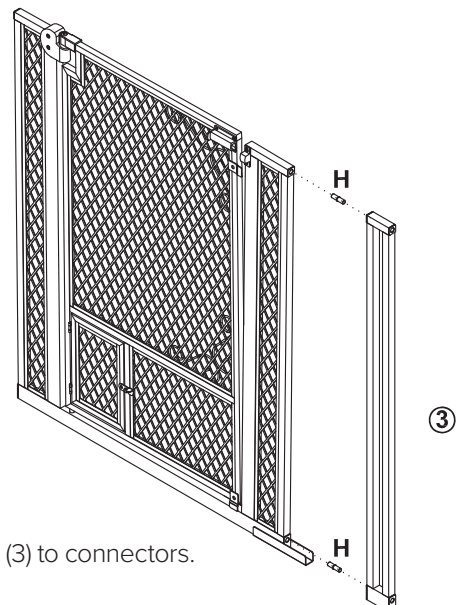

2" EXTENSION FOR ARF PETS TENSION-MOUNT 2-DOOR PET (GATE MODEL APMESHGT)

USER GUIDE

SKU# APMESHEX2

Safety Precautions

- **WARNING!** Incorrect installation can be dangerous. Make sure the gate is firmly attached between two clean, structurally sound surfaces.

Parts

1. Main gate APMESHGT
2. U bracket
3. Extension

- A. Adjustment bolts
- B. Adjustment knobs
- C. Wall mounting flanges
- D. Double-sided adhesive discs
- E. Screws
- F. Screws
- G. Allen wrench
- H. Connectors

Assembly Instructions:

1. Determine the position of the gate with 40.5 inches between the top and bottom.
2. Mark the distance on the wall or doorway. Temporarily position the gate to check for accurate placement. Make sure that the gate will be vertically straight when mounted.
3. When you're sure of the position, peel off the adhesive from the discs (D) and adhere them to walls where you have marked them.
4. Adhere the backs of the flanges (C) to the discs on the wall.
5. Screw each flange into the wall (screws (E)) through the pre-drilled screw holes in the flanges.

6. Attach the U bracket (2) to the bottom of the main gate using screws (F).
7. Insert connectors (H) into top and bottom of main gate and attach extension (3) to connectors.

8. Slide the adjustment knobs (B) onto the bolts (A).
9. Insert the free end of the bolts into the holes located at the top and bottom of the gate frame.
10. Fit the capped ends of the bolts into the mounted flanges.
11. Turn the adjustment knob to tighten. Gate width can be adjusted 39.5" – 42.25".