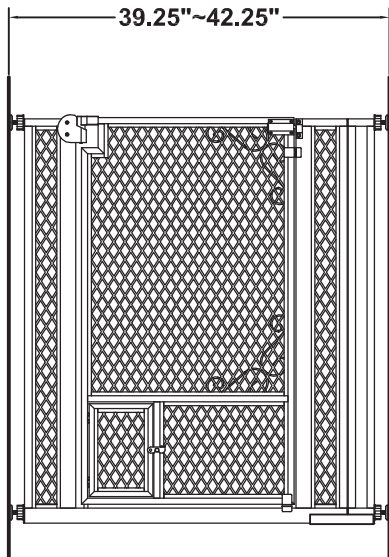

2" EXTENSION FOR ARF PETS TENSION-MOUNT 2-DOOR PET (GATE MODEL APMESHGT)

USER GUIDE

SKU# APMESHEX2

Safety Precautions

- **WARNING!** Incorrect installation can be dangerous. Make sure the gate is firmly attached between two clean, structurally sound surfaces.

Parts

1. Main gate APMESHGT
2. U bracket
3. Extension

- A. Adjustment bolts
- B. Adjustment knobs
- C. Wall mounting flanges
- D. Double-sided adhesive discs
- E. Screws
- F. Screws
- G. Allen wrench
- H. Connectors

Assembly Instructions:

1. Determine the position of the gate with 40.5 inches between the top and bottom.
2. Mark the distance on the wall or doorway. Temporarily position the gate to check for accurate placement. Make sure that the gate will be vertically straight when mounted.
3. When you're sure of the position, peel off the adhesive from the discs (D) and adhere them to walls where you have marked them.
4. Adhere the backs of the flanges (C) to the discs on the wall.
5. Screw each flange into the wall (screws (E)) through the pre-drilled screw holes in the flanges.

6. Attach the U bracket (2) to the bottom of the main gate using screws (F).
7. Insert connectors (H) into top and bottom of main gate and attach extension (3) to connectors.

8. Slide the adjustment knobs (B) onto the bolts (A).
9. Insert the free end of the bolts into the holes located at the top and bottom of the gate frame.
10. Fit the capped ends of the bolts into the mounted flanges.
11. Turn the adjustment knob to tighten. Gate width can be adjusted 39.5" – 42.25".