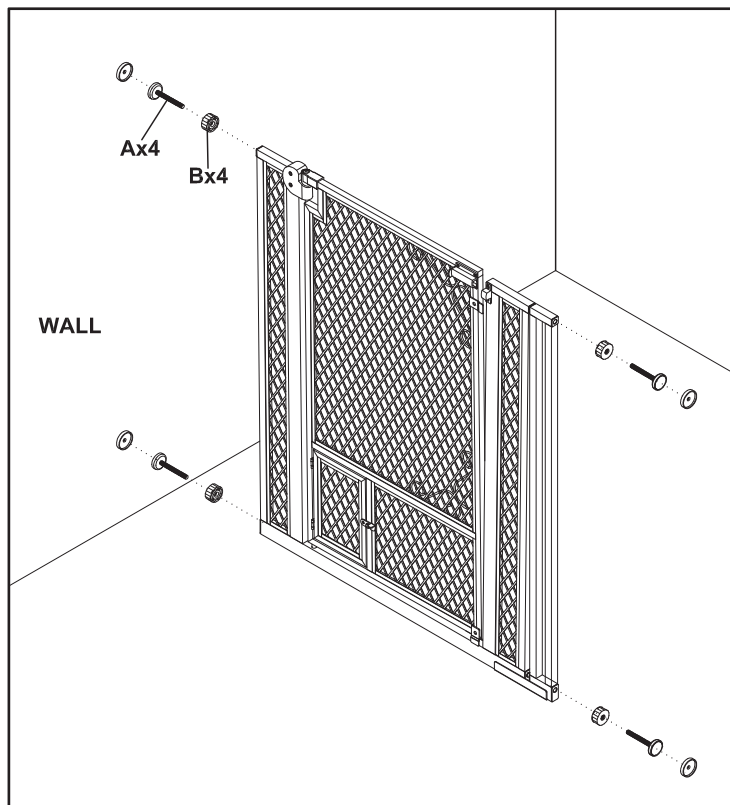

2" EXTENSION FOR ARF PETS TENSION-MOUNT 2-DOOR PET (GATE MODEL APMESHGT)

USER GUIDE

SKU# APMESHEX2

Safety Precautions

- **WARNING!** Incorrect installation can be dangerous. Make sure the gate is firmly attached between two clean, structurally sound surfaces.

Parts

1. Main gate APMESHGT
2. U bracket
3. Extension

- A. Adjustment bolts
- B. Adjustment knobs
- C. Wall mounting flanges
- D. Double-sided adhesive discs
- E. Screws
- F. Screws
- G. Allen wrench
- H. Connectors

Assembly Instructions:

1. Determine the position of the gate with 40.5 inches between the top and bottom.
2. Mark the distance on the wall or doorway. Temporarily position the gate to check for accurate placement. Make sure that the gate will be vertically straight when mounted.
3. When you're sure of the position, peel off the adhesive from the discs (D) and adhere them to walls where you have marked them.
4. Adhere the backs of the flanges (C) to the discs on the wall.
5. Screw each flange into the wall (screws (E)) through the pre-drilled screw holes in the flanges.

6. Attach the U bracket (2) to the bottom of the main gate using screws (F).
7. Insert connectors (H) into top and bottom of main gate and attach extension (3) to connectors.

8. Slide the adjustment knobs (B) onto the bolts (A).
9. Insert the free end of the bolts into the holes located at the top and bottom of the gate frame.
10. Fit the capped ends of the bolts into the mounted flanges.
11. Turn the adjustment knob to tighten. Gate width can be adjusted 39.5" – 42.25".