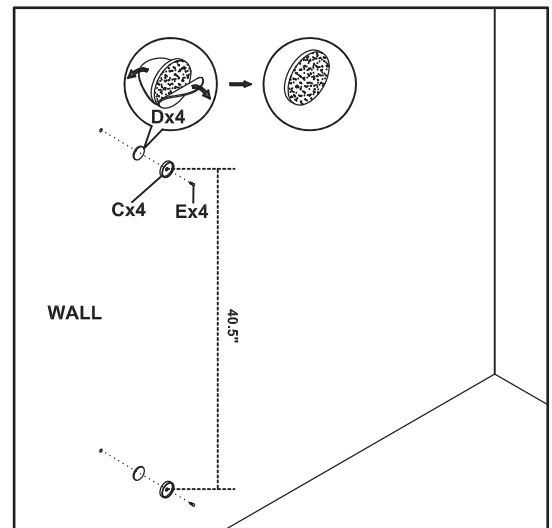

2" EXTENSION FOR ARF PETS TENSION-MOUNT 2-DOOR PET (GATE MODEL APMESHGT)

USER GUIDE

SKU# APMESHEX2

Safety Precautions

- **WARNING!** Incorrect installation can be dangerous. Make sure the gate is firmly attached between two clean, structurally sound surfaces.

Parts

1. Main gate APMESHGT
2. U bracket
3. Extension

- A. Adjustment bolts
- B. Adjustment knobs
- C. Wall mounting flanges
- D. Double-sided adhesive discs
- E. Screws
- F. Screws
- G. Allen wrench
- H. Connectors

Assembly Instructions:

1. Determine the position of the gate with 40.5 inches between the top and bottom.
2. Mark the distance on the wall or doorway. Temporarily position the gate to check for accurate placement. Make sure that the gate will be vertically straight when mounted.
3. When you're sure of the position, peel off the adhesive from the discs (D) and adhere them to walls where you have marked them.
4. Adhere the backs of the flanges (C) to the discs on the wall.
5. Screw each flange into the wall (screws (E)) through the pre-drilled screw holes in the flanges.

6. Attach the U bracket (2) to the bottom of the main gate using screws (F).
7. Insert connectors (H) into top and bottom of main gate and attach extension (3) to connectors.

8. Slide the adjustment knobs (B) onto the bolts (A).
9. Insert the free end of the bolts into the holes located at the top and bottom of the gate frame.
10. Fit the capped ends of the bolts into the mounted flanges.
11. Turn the adjustment knob to tighten. Gate width can be adjusted 39.5" – 42.25".