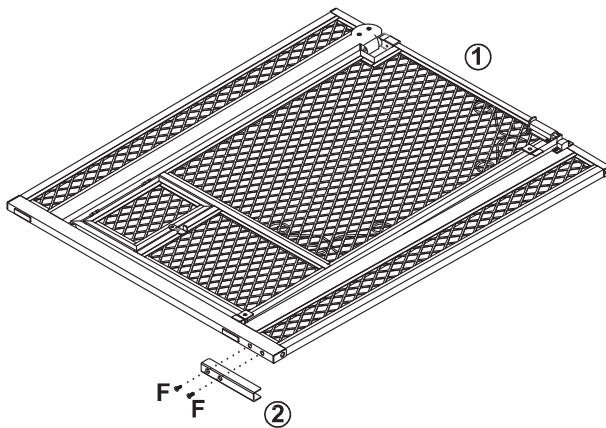

2" EXTENSION FOR ARF PETS TENSION-MOUNT 2-DOOR PET (GATE MODEL APMESHGT)

USER GUIDE

SKU# APMESHEX2

Safety Precautions

- **WARNING!** Incorrect installation can be dangerous. Make sure the gate is firmly attached between two clean, structurally sound surfaces.

Parts

1. Main gate APMESHGT
2. U bracket
3. Extension

- A. Adjustment bolts
- B. Adjustment knobs
- C. Wall mounting flanges
- D. Double-sided adhesive discs
- E. Screws
- F. Screws
- G. Allen wrench
- H. Connectors

Assembly Instructions:

1. Determine the position of the gate with 40.5 inches between the top and bottom.
2. Mark the distance on the wall or doorway. Temporarily position the gate to check for accurate placement. Make sure that the gate will be vertically straight when mounted.
3. When you're sure of the position, peel off the adhesive from the discs (D) and adhere them to walls where you have marked them.
4. Adhere the backs of the flanges (C) to the discs on the wall.
5. Screw each flange into the wall (screws (E)) through the pre-drilled screw holes in the flanges.

6. Attach the U bracket (2) to the bottom of the main gate using screws (F).
7. Insert connectors (H) into top and bottom of main gate and attach extension (3) to connectors.

8. Slide the adjustment knobs (B) onto the bolts (A).
9. Insert the free end of the bolts into the holes located at the top and bottom of the gate frame.
10. Fit the capped ends of the bolts into the mounted flanges.
11. Turn the adjustment knob to tighten. Gate width can be adjusted 39.5" – 42.25".