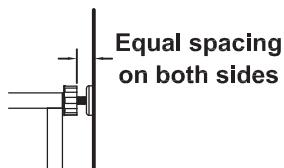

8. Slide the adjustment knobs (B) onto the bolts (A).
9. Insert the free end of the bolts into the holes located at the top and bottom of the gate frame.
10. Fit the capped ends of the bolts into the mounted flanges.
11. Turn the adjustment knob to tighten. Gate width can be adjusted 39.5" – 42.25".