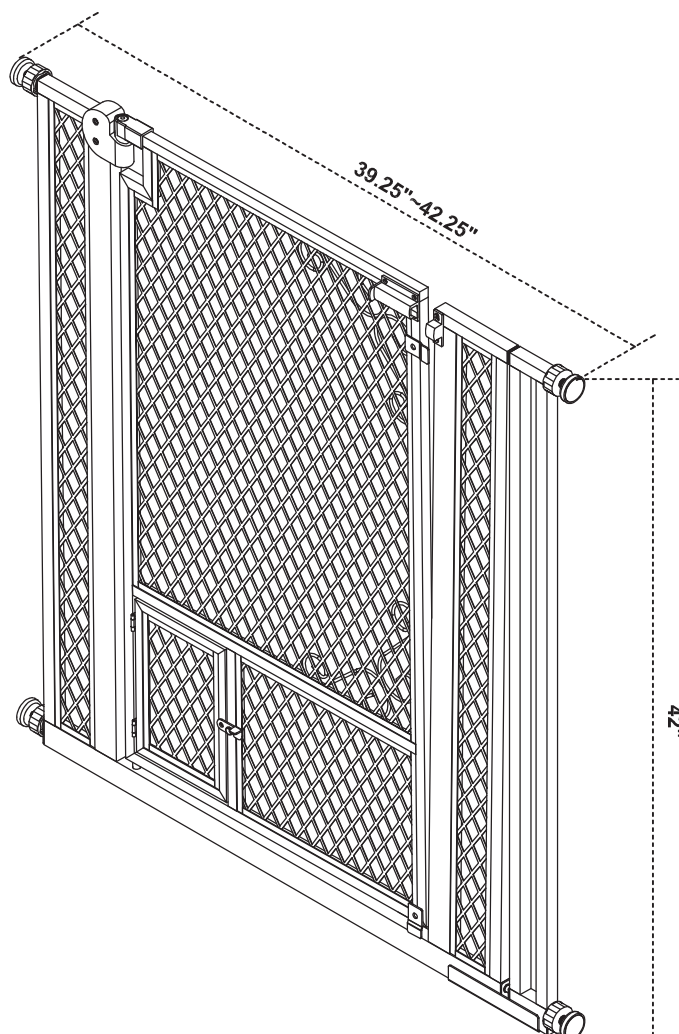

2" EXTENSION FOR ARF PETS TENSION-MOUNT 2-DOOR PET (GATE MODEL APMESHGT)

USER GUIDE

SKU# APMESHEX2

Safety Precautions

- **WARNING!** Incorrect installation can be dangerous. Make sure the gate is firmly attached between two clean, structurally sound surfaces.

Parts

1. Main gate APMESHGT
2. U bracket
3. Extension

- A. Adjustment bolts
- B. Adjustment knobs
- C. Wall mounting flanges
- D. Double-sided adhesive discs
- E. Screws
- F. Screws
- G. Allen wrench
- H. Connectors

Assembly Instructions:

1. Determine the position of the gate with 40.5 inches between the top and bottom.
2. Mark the distance on the wall or doorway. Temporarily position the gate to check for accurate placement. Make sure that the gate will be vertically straight when mounted.
3. When you're sure of the position, peel off the adhesive from the discs (D) and adhere them to walls where you have marked them.
4. Adhere the backs of the flanges (C) to the discs on the wall.
5. Screw each flange into the wall (screws (E)) through the pre-drilled screw holes in the flanges.

6. Attach the U bracket (2) to the bottom of the main gate using screws (F).
7. Insert connectors (H) into top and bottom of main gate and attach extension (3) to connectors.

8. Slide the adjustment knobs (B) onto the bolts (A).
9. Insert the free end of the bolts into the holes located at the top and bottom of the gate frame.
10. Fit the capped ends of the bolts into the mounted flanges.
11. Turn the adjustment knob to tighten. Gate width can be adjusted 39.5" – 42.25".