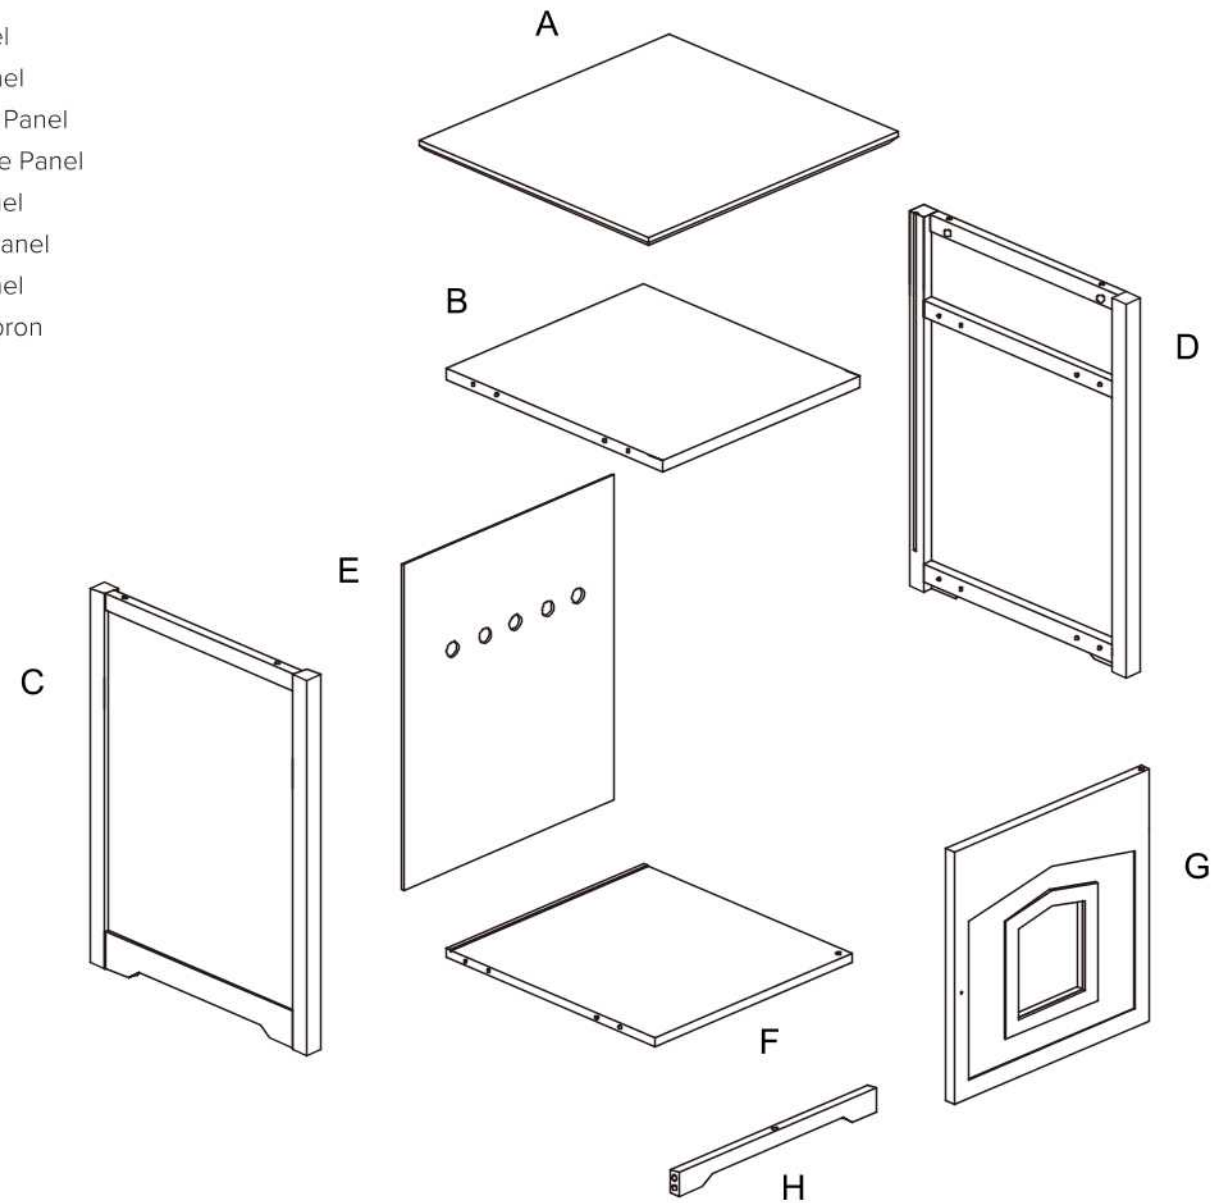

Features

- Accommodates a pet bed or hides a cat litter box
- Provides attractive extra surface and storage space
- Rear ventilation holes
- Door with magnetic closure
- Ideal for bathrooms, laundry rooms, mudrooms

Parts

- A Top Panel
- B Shelf Panel
- C Left Side Panel
- D Right Side Panel
- E Back Panel
- F Bottom Panel
- G Door Panel
- H Lower Apron

2

6

7

7

5

6