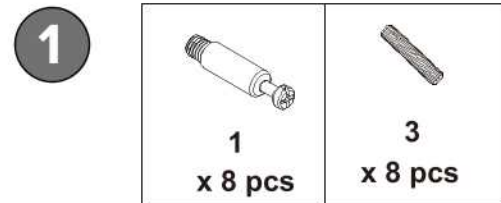

Assemble as Shown