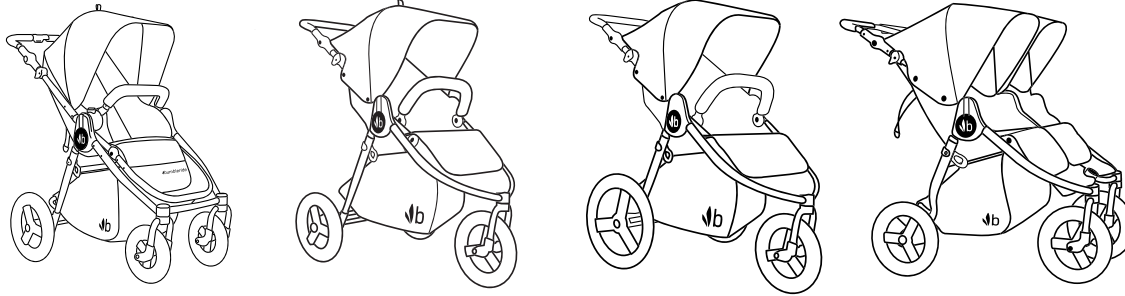

# Bumbleride Comparison Chart

Model	Era	Indie	Speed	Indie Twin	Standard on every Bumbleride
Suggested Use	City / Everyday / All Terrain	Everyday / All Terrain / Jogging	Running / Jogging / Everyday	City / Everyday / All Terrain / Jogging	Car Seat + Bassinet Compatible
Age/ Weight Capacity	0-55 lbs	0-55 lbs	3mo-65 lbs	0-90 lbs (combined seat weight)	One-Hand Push / Steering
Full Recline	✓	✓	✗	✓	Adjustable Handle
Weight	26.5 lbs	24 lbs	26 lbs	36 lbs	All Wheel Suspension
Open Dimensions (in.)	32.5 L x 24.5 W x 40.5 H	37 L x 24.5 W x 40.5 H	39 L x 25 W x 40.5 H	36 L x 29.5 W x 40.5 H	Air Tires
Folded Dimensions (in.)	29.5 L x 24.5 W x 13 H	32 L x 24.5 W x 11.5 H	33 L x 25 W x 15.5 H	32.5 L x 29.5 W x 13.5 H	No Harmful Chemicals (Oeko Tex Certified)
Seat Dimensions (in.)	12 W x 9.5 L	14.5 W x 9 L	14.5 W x 9 L	12 W x 9 L	Eco Fabrics - Made of Recycled Polyester (rPET)
Seat To Canopy Height (in.)	25 H	23 H	23 H	23 H	Canopy Extension / Pop Out
Cargo Basket Volume (in.)	25 Litres or 13 W x 7 H x 17 L	29 Litres or 13 W x 8 H x 17 L	29 Liters or 13 W x 8 H x 17 L	59 Litres or 25 W x 8.5 H x 17 L	Auto Lock
Reversible Seat	✓	✗	✗	✗	Machine Washable Fabric
# of kids	2 with Mini Board	2 with Mini Board	1	3 with Mini Board	Magnetic Canopy Window
Twin Compatible	✗	✗	✗	✓	Fits Through Standard Doorway
Storage Pockets	3	5	5	9	Unobstructed Cargo Basket
What's Included	Air Pump, Wrist Strap and Shoulder Pads	Air Pump, Wrist Strap and Shoulder Pads	Air Pump, Wrist Strap and Shoulder Pads	Air Pump, Wrist Strap and Shoulder Pads	3 Year Warranty
Car Seat Compatibility (models listed on website)	TBA	Nuna, Maxi Cosi, Cybex, Graco, Chicco and Peg Perego	Nuna, Maxi Cosi, Cybex, Graco, Chicco and Peg Perego	Nuna, Maxi Cosi and Cybex (Dual Compatible for Twins)	Bumbleride Promise - 30 Day Free Return Policy