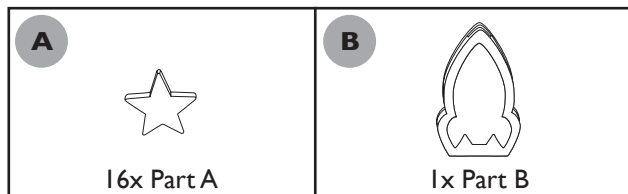

gltc.co.uk

Reward Chart, Shoot for the Stars L5305

Component Check List

STEP I:

Slot parts A into Part B.

Rocket panels are secured together using magnets, to remove stars pull panels apart.

V2

22/12/2021