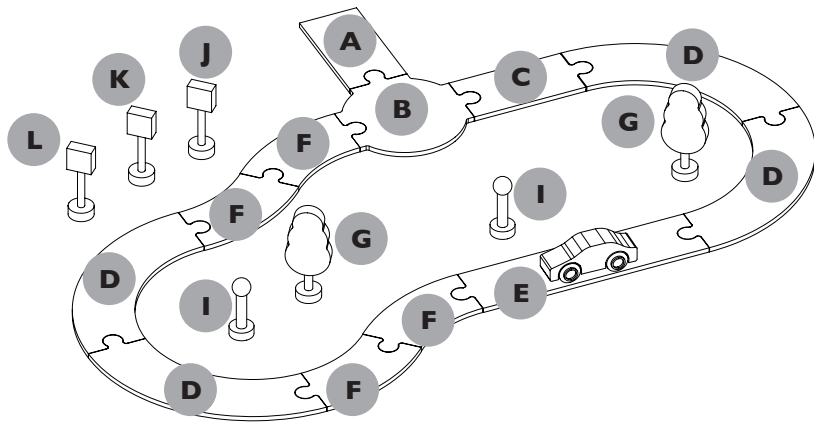

gltc.co.uk

Wooden Road Track with Accessories L5175

A 1x	B 1x	C 1x	D 4x	E 1x	F 4x
G 2x	H 1x	I 2x	J 1x	K 1x	L 1x

Assembly Difficulty

easy - medium - hard

one-person job

30/04/2021

Thank you for shopping with GLTC, we hope you enjoy having this product in your home.

Customer Service:

If you find that any components are missing or damaged, do not use the item. Please contact GLTC Customer Services on **0344 848 6000** immediately.

Product Care:

- Wipe clean using a soft damp cloth followed by a dry cloth.
- Do NOT use cleaning products which contain ammonia, solvents or abrasive material.
- Do NOT expose the item to extremes of heat and humidity.