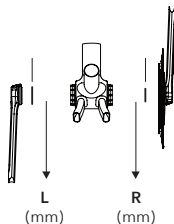

ROTOR Spacers: 0.5 mm | 2 mm | 3 mm | 8 mm | 11 mm

Choose your combination to fill the spaces L and R

| Frame | | Bottom Bracket | L (mm) | R (mm) |
|---------------------|--------------------------------|------------------|--------|--------|
| BSA | D Thread 1.37"x24TPI / W 68 mm | BSA30 | 2 | 0 |
| ITA | D Thread 36mm x 24T / W 70 mm | ITA30 | 1 | 0 |
| BB30 | D 42 mm / W 68 mm | BB30 | 13.5 | 11 |
| | D 42 mm / W 73 mm | BB30 | 11 | 8.5 |
| | D 42 mm / W 83 mm | BB30 | 6 | 3.5 |
| BB30A | D 42 mm / W 73 mm | BB30 | 8.5 | 11 |
| BB86 | D 41 mm / W 86.5 mm | PF4130 | 1.5 | 0 |
| BB90 | D 37 mm / W 90 mm | NOT COMPATIBLE | | |
| OSBB | D 46 mm / W 61 mm | UBB4630 PF30 | 5.5 | 3.5 |
| PF30 | D 46 mm / W 68 mm | PF4630 | 13 | 11 |
| | D 46 mm / W 68 mm | UBB4630 PF30 | 2 | 0 |
| | D 46 mm / W 73 mm | PF4630 | 10.5 | 8.5 |
| | D 46 mm / W 73 mm | UBB4630 BB386 | 10.5 | 8.5 |
| PF30A CANNONDALE | D 46 mm / W 73 mm | PF4630 | 8 | 11 |
| | D 46 mm / W 73 mm | UBB4630 BBRIGHT | 8 | 0 |
| | D 46 mm / W 83 mm | PF4630 | 3 | 6 |
| | D 46 mm / W 83 mm | UBB4630 BB386 | 3 | 6 |
| BBRight | D 46 mm / W 79 mm | PF4630 | 2 | 11 |
| | D 46 mm / W 79 mm | UBB BBRIGHT | 2 | 0 |
| 386 EVO | D 46 mm / W 86.5 mm | PF4630 | 3.5 | 2 |
| | D 46 mm / W 86.5 mm | UBB386 | 3.5 | 2 |
| T47 | D Thread 47x1.0 mm / W 68 mm | T4730 External | 2 | 0 |
| | D Thread 47x1.0 mm / W 73 mm | T4730 Internal | 10.5 | 8.5 |
| | D Thread 47x1.0 mm / W 77 mm | T4730 Asymmetric | 4.5 | 0 |
| | D Thread 47x1.0 mm / W 85.5 mm | T4730 Internal | 4 | 2.5 |
| | D Thread 47x1.0 mm / W 86.5 mm | T4730 Internal | 3.5 | 2 |