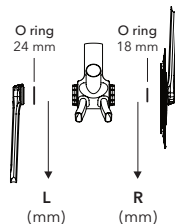

ROTOR 24mm Spacers: 0.5 mm | 1 mm | 2 mm | 10 mm

Choose your combination to fill the spaces L and R

Frame		Bottom Bracket	L (mm)	R (mm)
BSA	D Thread 1.37"x24TPI / W 68 mm	BB1 BSA Road	1	1
ITA	D Thread 36mm x 24T / W 70 mm	BB1 ITA	1	1
BB30	D 42 mm / W 68 mm	BB4224 Road	0	0.5
	D 42 mm / W 73 mm	NOT COMPATIBLE		
	D 42 mm / W 83 mm	NOT COMPATIBLE		
BB30A	D 42 mm / W 73 mm	NOT COMPATIBLE		
	D 42 mm / W 83 mm	NOT COMPATIBLE		
BB86	D 41 mm / W 86 mm	PF4124	0	0.5
BB90	D 37 mm / W 90 mm	TREK COMPATIBLE	0	0.5
OSBB	D 46 mm / W 61 mm	PF4624 Road	3	3.5
PF30	D 46 mm / W 68 mm	PF4624 Road	0	0
	D 46 mm / W 73 mm	PF4624 BB386	8.5	8.5
PF30A	D 46 mm / W 73 mm	PF4624 BB386	6	11
	D 46 mm / W 83 mm	PF4624 BB386	1	6
BBRight	D 46 mm / W 79 mm	PF4624 BB386	0	11
386 EVO	D 46 mm / W 86.5 mm	PF4624 BB386	2	1.5
T47	D Thread 47x1.0 mm / W 68 mm	T4724 External	1	1
	D Thread 47x1.0 mm / W 73 mm	T4724 Internal	7	7
	D Thread 47x1.0 mm / W 77 mm	T4724 Internal	1	9.5
	D Thread 47x1.0 mm / W 85.5 mm	T4724 Internal	0.5	1
	D Thread 47x1.0 mm / W 86.5 mm	T4724 Internal	0	0.5