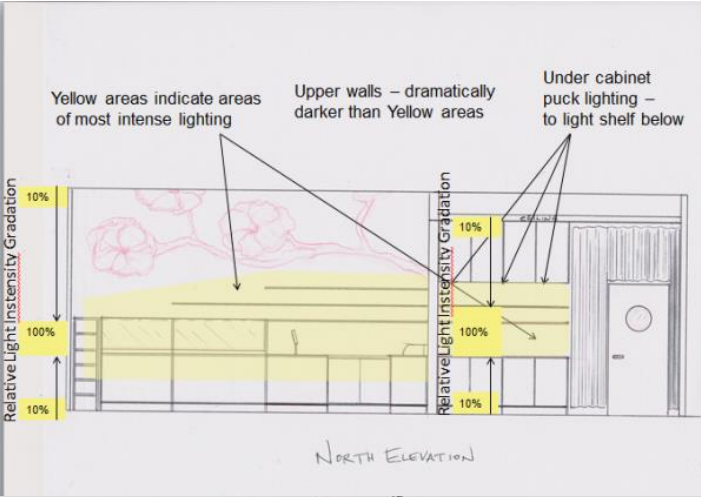

Ginger Elizabeth Chocolates San Francisco  
 Interior Design Proposal, Design/Build Specification  
 & Creation of Custom Display Fixtures, Lighting & Artwork

blankblank

Box 325 Courtland, CA 95615 V916 775 1730 www.blankblank.net