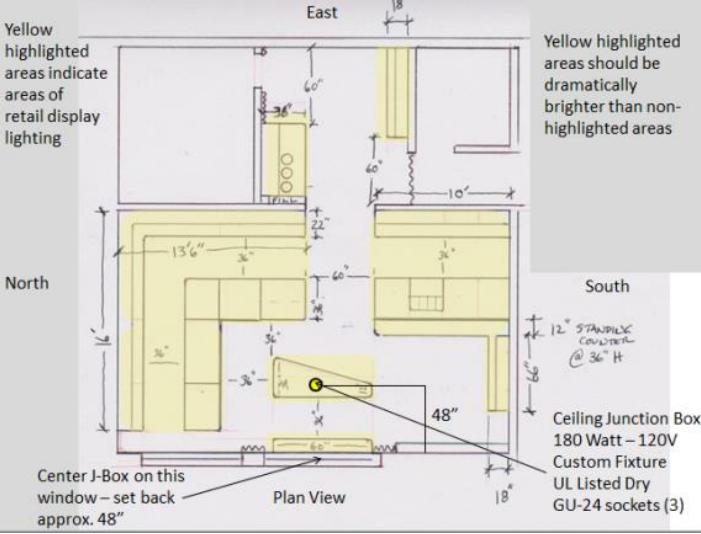

Ginger Elizabeth Chocolates San Francisco  
 Interior Design Proposal, Design/Build Specification  
 & Creation of Custom Display Fixtures, Lighting & Artwork

blankblank

Box 325 Courtland, CA 95615 V916 775 1730 www.blankblank.net