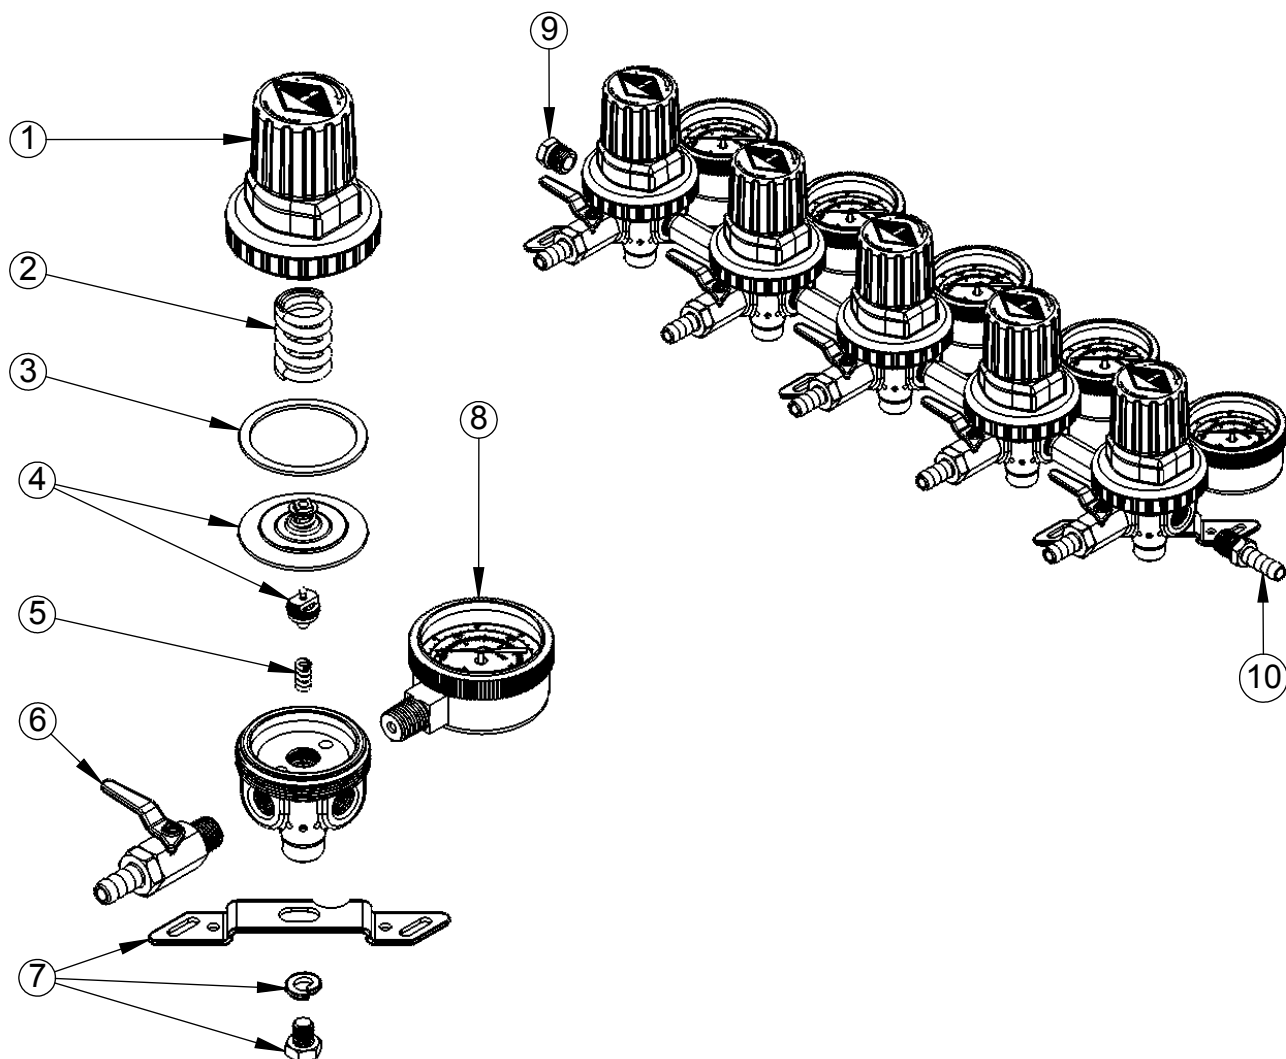

T1695ST REGULATOR ASSEMBLY

PARTS BREAKDOWN

<u>ITEM</u>	<u>PART NO</u>	<u>DESCRIPTION</u>
1.	740-601	-POLY BONNET ASSEMBLY, GOLD CAP
2.	***	-LOW PRESSURE DIAPHRAGM SPRING
3.	***	-DIAPHRAGM/BONNET GASKET
4.	7740-15	-DIAPHRAGM REPAIR KIT - 2" BALL/SOCKET TYPE DIAPHRAGM, CAPSULE, AND FLAT SEAL
5.	***	-CAPSULE SPRING
6.	1600	-5/16" BARB, SHUT-OFF
7.	43-0006-00	-METAL BRACKET KIT
8.	624	-60 PSI GAUGE
9.	665U	-PLUG, HEX HEAD
10.	617BN	-5/16" BARB FITTING

*** NOT NORMALLY REPLACED WHEN REPAIRING REGULATOR