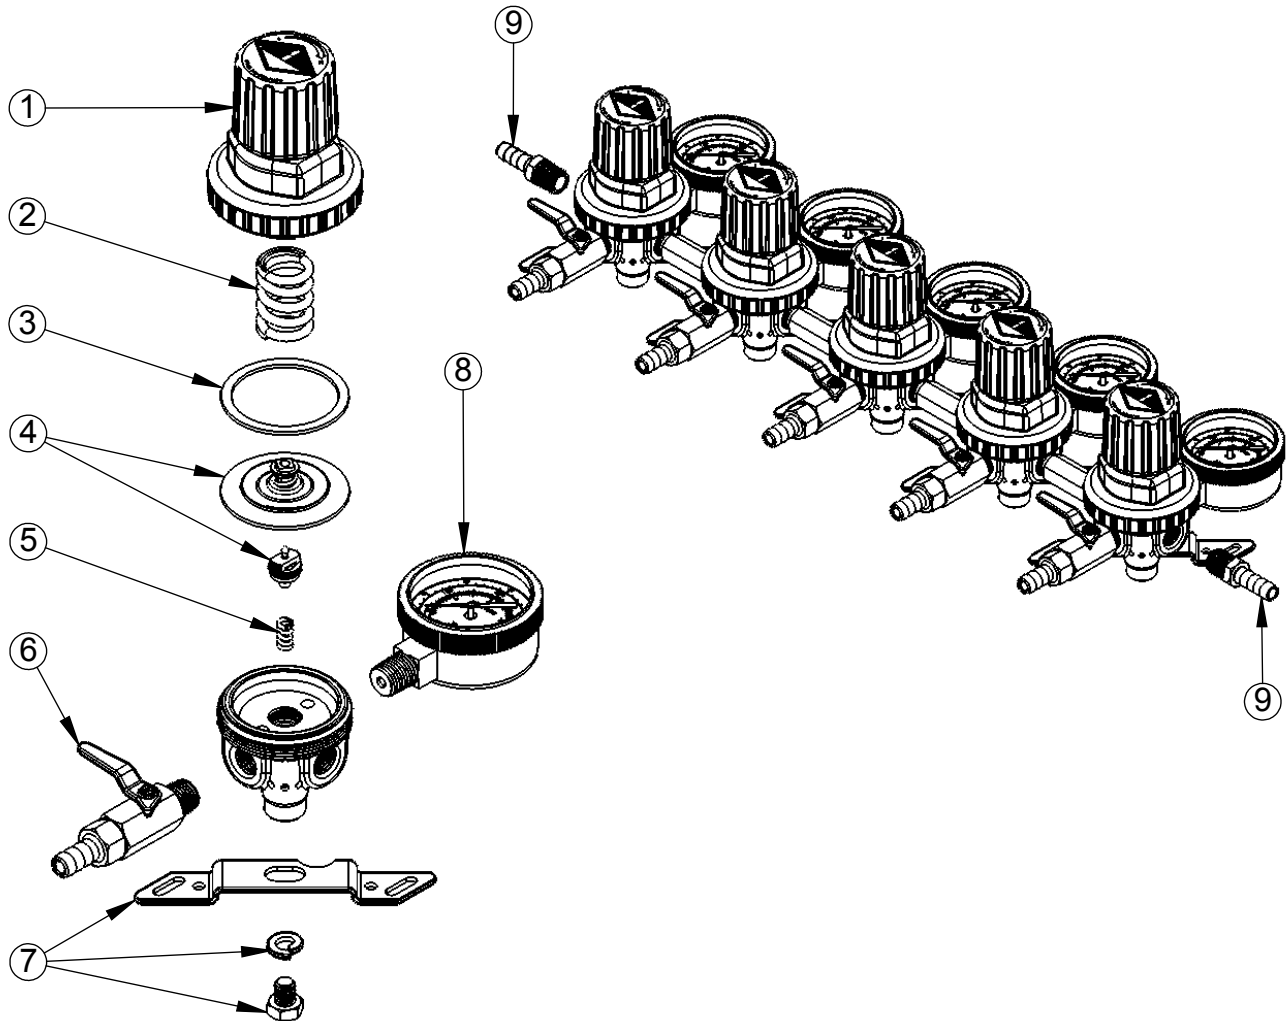

T1695ST-2N REGULATOR ASSEMBLY

PARTS BREAKDOWN

<u>ITEM</u>	<u>PART NO</u>	<u>DESCRIPTION</u>
1.	740-601	-POLY BONNET ASSEMBLY, GOLD CAP
2.	***	-LOW PRESSURE DIAPHRAGM SPRING
3.	***	-DIAPHRAGM/BONNET GASKET
4.	7740-15	-DIAPHRAGM REPAIR KIT - 2" BALL/SOCKET TYPE DIAPHRAGM, CAPSULE, AND FLAT SEAL
5.	***	-CAPSULE SPRING
6.	1600	-5/16" BARB, SHUT-OFF
7.	43-0006-00	-METAL BRACKET KIT
8.	624	-60 PSI GAUGE
9.	617BN	-5/16" BARB FITTING

*** NOT NORMALLY REPLACED WHEN REPAIRING REGULATOR