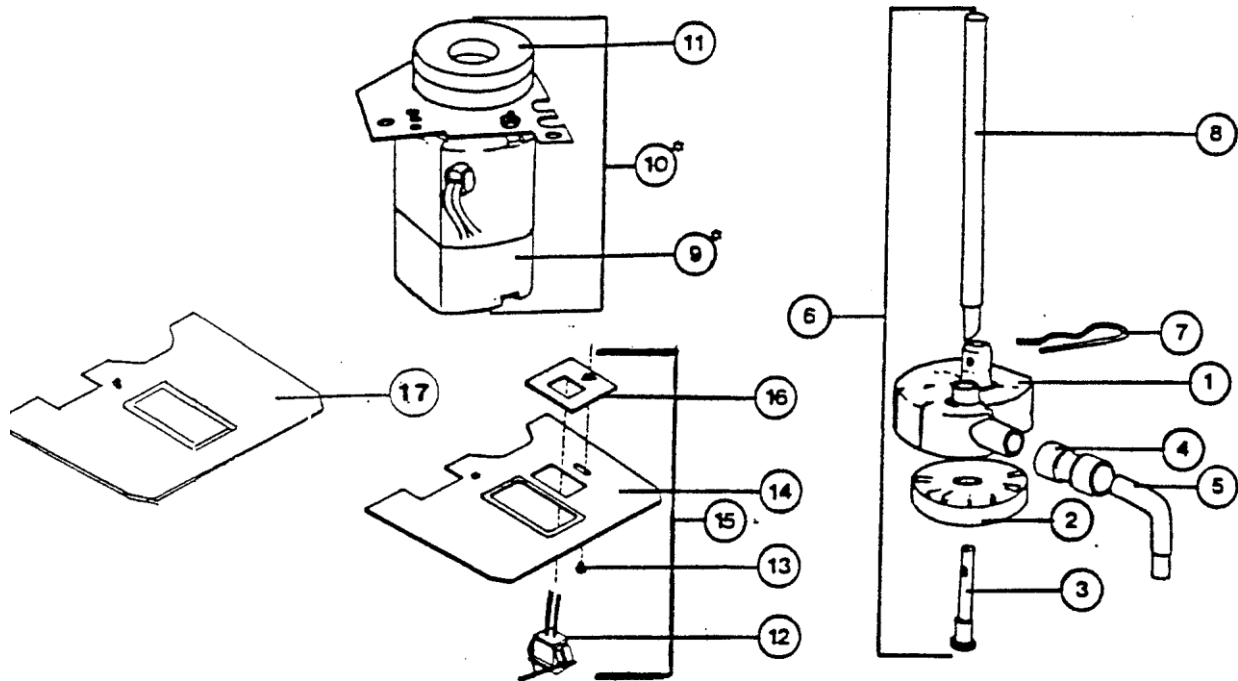

FIGURE 2. JWT ALTERNATE PARTS

Item No.	Part No.	Name
1	A2746	Housing Whipper
2	A2566	Magnet Whipper Impeller
3	A0116	Pin Whipper Impeller
4	A0938	Union Whipper Outlet
5	S7395	Outlet Tube
6	A2569	Chamber Whipper
7	A0423	Clip Impeller Support
8	S7394 A2791	Tube Vent Asy 5-Gallon Tube Vent Asy 3-Gallon
9	A2256 S7512	Motor Whipper 120V 60HZ Motor Whipper 230V 50HZ
10	A2567 A2645	Motor Asy Whipper 120V 60HZ Motor Whp Asy 230V 50HZ (No Longer Available)
11	A2410	Magnet Asy Double