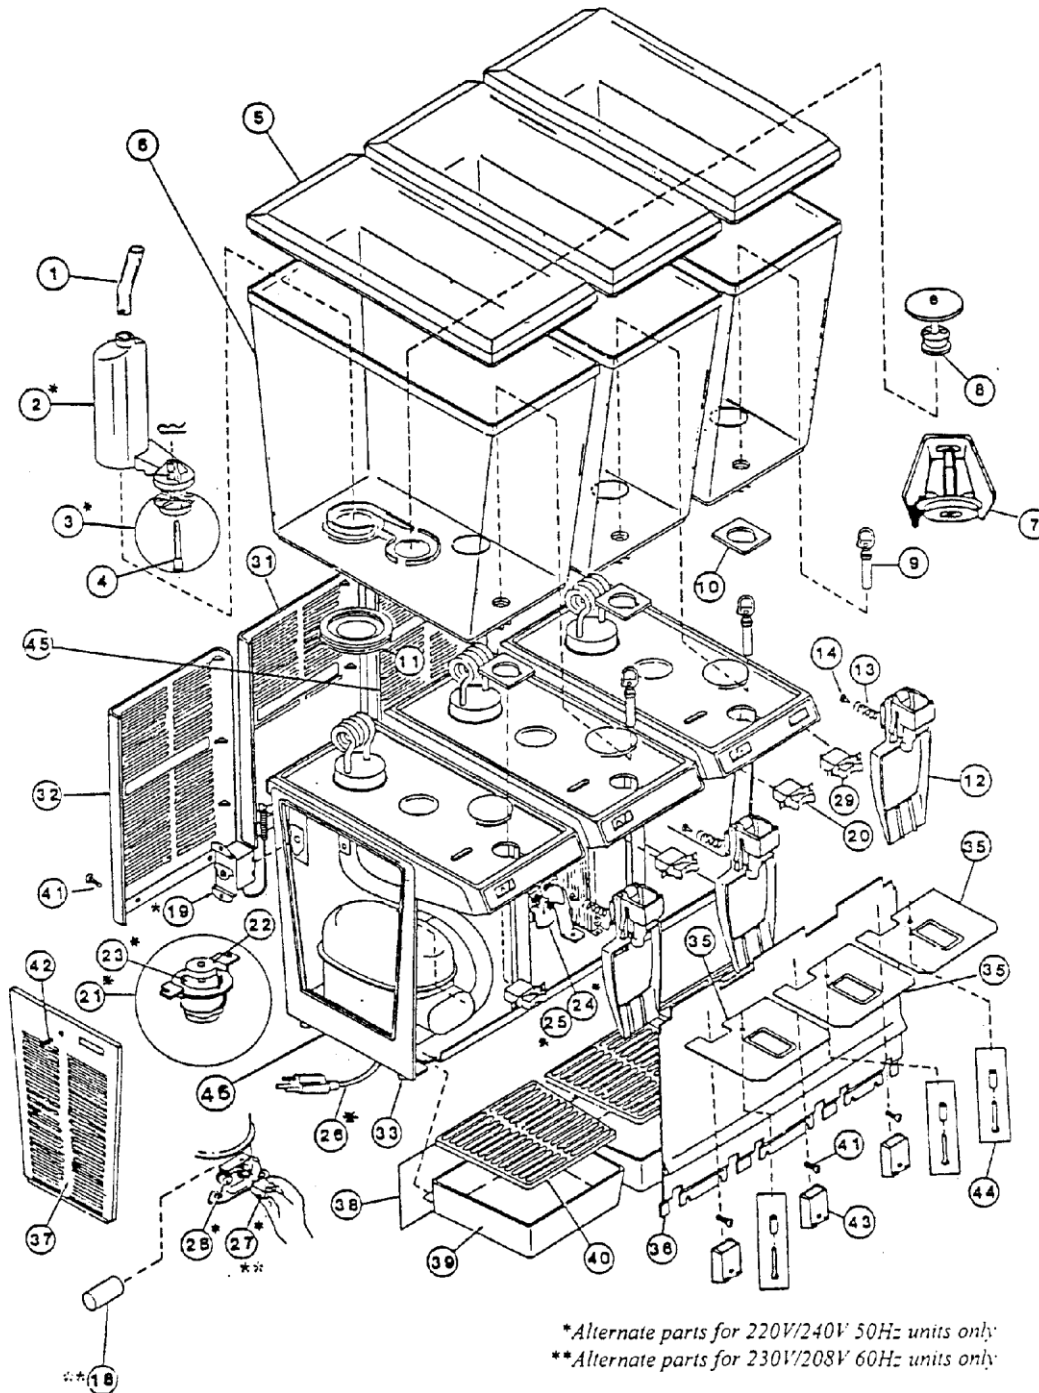

ILLUSTRATED PARTS LIST

JT-30 COLD BEVERAGE DISPENSER WITH JWT-300 SERIES ALTERNATE PARTS