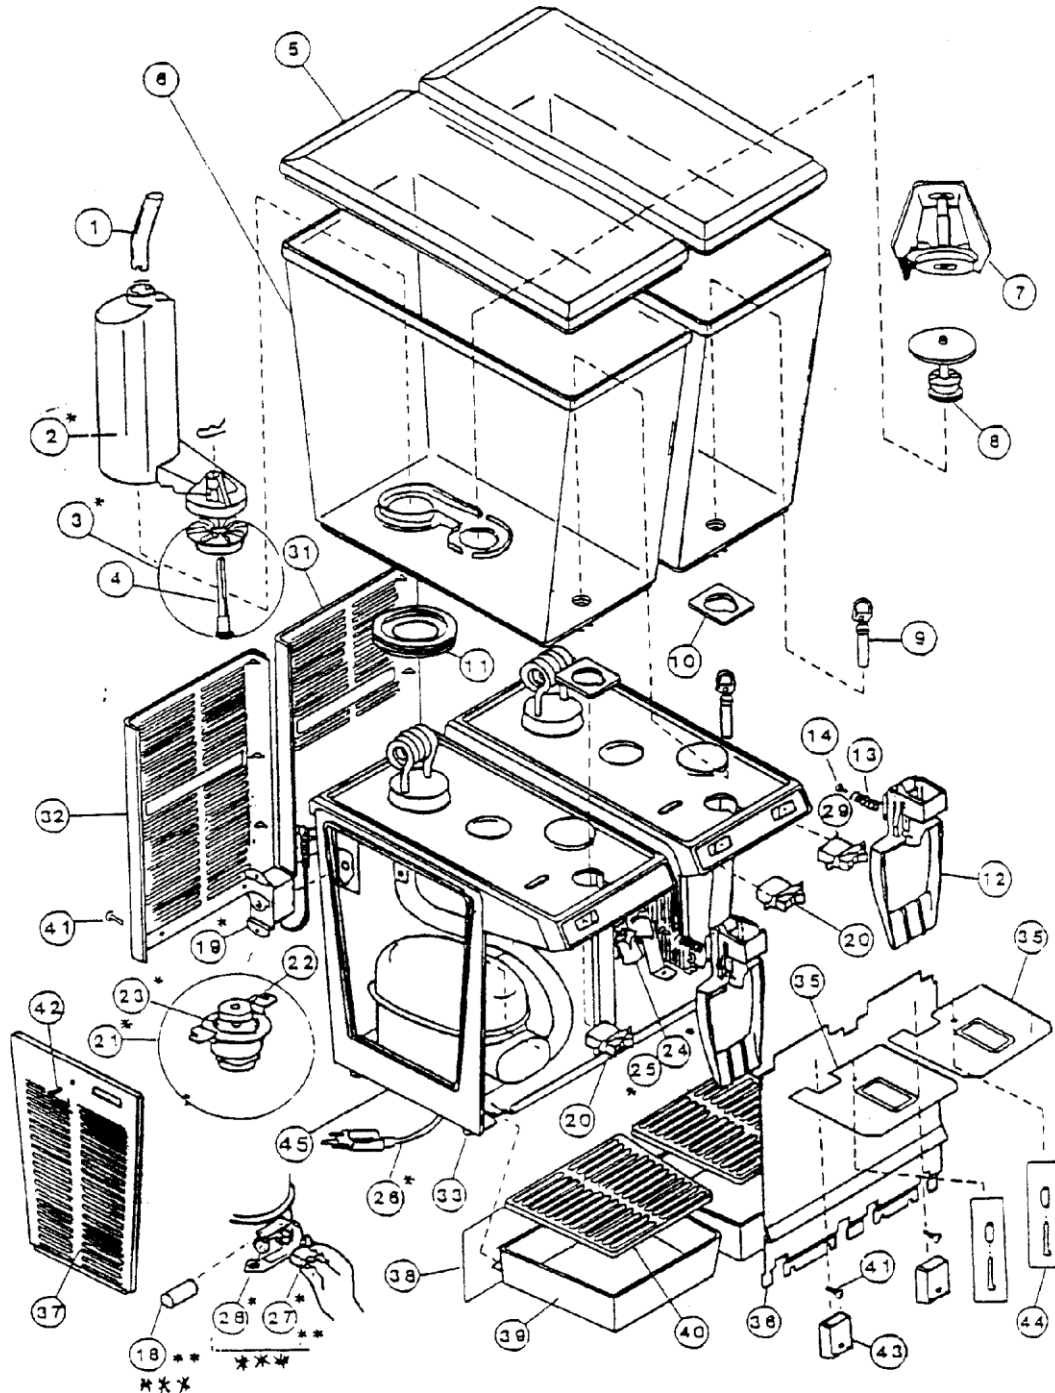

ILLUSTRATED PARTS LIST

JT-20 COLD BEVERAGE DISPENSER WITH JWT-200 SERIES ALTERNATE PARTS

FIGURE 1. GENERAL ASSEMBLY

IMI CORNELIUS INC.
One Cornelius Place
Anoka, MN. 55303- 6234
Telephone 1-800-238-3600
Facsimile 1-800-258-0255

www.cornelius.com

ILLUSTRATED PARTS LIST

JT-20 COLD BEVERAGE DISPENSER WITH JWT-200 SERIES ALTERNATE PARTS

Item No.	Part No.	Name
1	S6670	Tube Spray
2	S6677 S7046	Housing Pump Asy 120V 60HZ Pump Asy 220/240V 50HZ
3	A3058 A3192	Impeller and Support Pin 120V 60HZ Impeller and Support Pin 220/240V 50HZ
4	A2549	Pin Support Impeller
5	S6676 A2162	Cover Bowl 5 Gallon Cover Bowl 3 Gallon
6	S6562 A0791	Bowl 5 Gallon Bowl 3 Gallon
7	S6737	Impeller Circulator Asy (Replace of Pump Housing Ass'y No. S6677 for Certain Drinks)
8	A1620 A3035 A2962	Impeller Circulator Asy Lock Device Kit Leg Extension
9	S4206	Tube Pinch
10	S6901	Gasket Bowl Spout
11	S6600	Gasket Bowl
12	S4381 720721601	Handle Push Asy Label Push Handle
13	S4363	Tube Pinch Spring
14	S4576	Rivet Spr Ret (Pack of 6)
15		Item Not used
16		Item Not used
17		Item Not used
18		Item Not used
19	S6657 S6657	Thermostat 120V 60HZ Thermostat 220/240V 50HZ
20	18334	Switch On-Off
21	A1753 A2072	Motor Asy Spray Drive 120V 60HZ Spray Drive Asy 220/240V 50HZ
22	18874	Magnet Asy
23		Item Not used
24	A1869 A2073	Motor Asy Fan 120V 60HZ Motor Fan 230V 50HZ
25	S1630 S2397 A2553 18081	Motor Fan 120V 60HZ Motor Fan 220/240V 50HZ Blade Fan Cond Coil

Item No.	Part No.	Name
26	S1249	Cord Serv 120V 60HZ Power Cord (Specify Country)
27	7218368 S2472 18837	Relay Start 120V 60HZ Relay 220/240V 50HZ Relay 208/230V 60HZ (No Longer Available)
28	S2828 18389 18547	Overld 120V 60HZ Overld 220/240V 50HZ Overld 208/230V 60HZ
29	18334	Switch On-Off
30		Item Not used
31	A7319 A1762	Panel Back Asy Vt Cvr Wht Panel Back Asy Vt Cvr
32	A7316 A1763	Panel Back Asy Panel Back Asy
33	S3159	Leg Set Replacement
34		Item Not used
35	S7683	Switch and Cover
36	S9267 18715	Panel Fnt (Used on Units Below Serial No. 315270) Panel Fnt (Used on Units Serial No. 315270 and above)
37	S9266 A2011	Panel Side Asy Filter Side Panel
38	A7310 18747	Drip Tray Asy (Used on Units Below Serial No. 315270) Drip Tray Asy (Used on Units Serial No. 315270 and above)
39	A7296 18747001	Drip Tray (Used on Units Below Serial No. 315270) Drip Tray (Used on Units Serial No. 315270 and above)
40	18747002	Cup Rest
41	S4554	Screw Panel (Pack of 12)
42	A3060	Screw (Pack of 4)
43	S7289	Drain Asy Condensate
44	A2081	Spacer Cover Mntg Hdwr
45	A7305	Frame Side