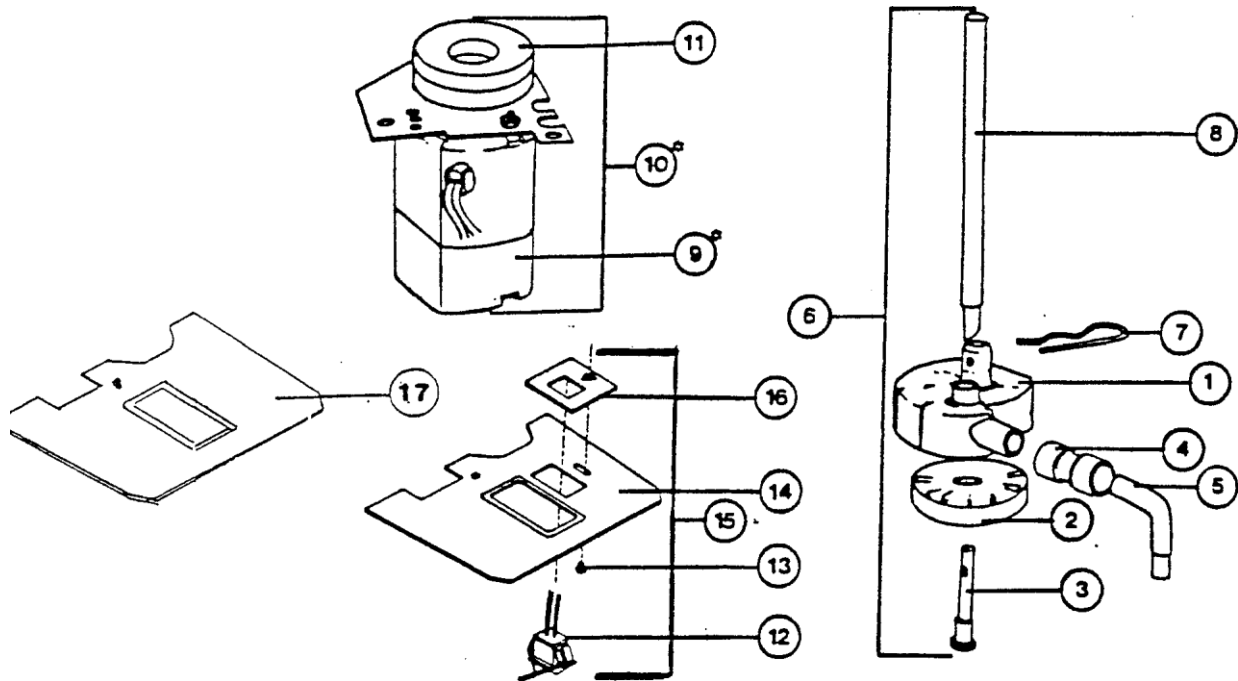

Item No.	Part No.	Name
26	S1249	Cord Serv 120V 60HZ Power Cord (Specify Country)
27	7218368 S2472 18837	Relay Start 120V 60HZ Relay 220/240V 50HZ Relay 208/230V 60HZ (No Longer Available)
28	S2828 18389 18547	Overld 120V 60HZ Overld 220/240V 50HZ Overld 208/230V 60HZ
29	18334	Switch On-Off
30		Item Not used
31	A7319 A1762	Panel Back Asy Vt Cvr Wht Panel Back Asy Vt Cvr
32	A7316 A1763	Panel Back Asy Panel Back Asy
33	S3159	Leg Set Replacement
34		Item Not used
35	S7683	Switch and Cover
36	S9267 18715	Panel Fnt (Used on Units Below Serial No. 315270) Panel Fnt (Used on Units Serial No. 315270 and above)
37	S9266 A2011	Panel Side Asy Filter Side Panel
38	A7310 18747	Drip Tray Asy (Used on Units Below Serial No. 315270) Drip Tray Asy (Used on Units Serial No. 315270 and above)
39	A7296 18747001	Drip Tray (Used on Units Below Serial No. 315270) Drip Tray (Used on Units Serial No. 315270 and above)
40	18747002	Cup Rest
41	S4554	Screw Panel (Pack of 12)
42	A3060	Screw (Pack of 4)
43	S7289	Drain Asy Condensate
44	A2081	Spacer Cover Mntg Hdwr
45	A7305	Frame Side

FIGURE 2. JWT ALTERNATE PARTS

Item No.	Part No.	Name
1	A2746	Housing Whipper
2	A2566	Magnet Whipper Impeller
3	A0116	Pin Whipper Impeller
4	A0938	Union Whipper Outlet
5	S7395	Outlet Tube
6	A2569	Chamber Whipper
7	A0423	Clip Impeller Support
8	S7394	Tube Vent Asy 5-Gallon
	A2791	Tube Vent Asy 3-Gallon
9	A2256	Motor Whipper 120V 60HZ
	S7512	Motor Whipper 220/240V 50HZ
10	A2567	Motor Asy Whipper 120V 60HZ
	A2645	Motor Asy Whipper 220/240V 50HZ