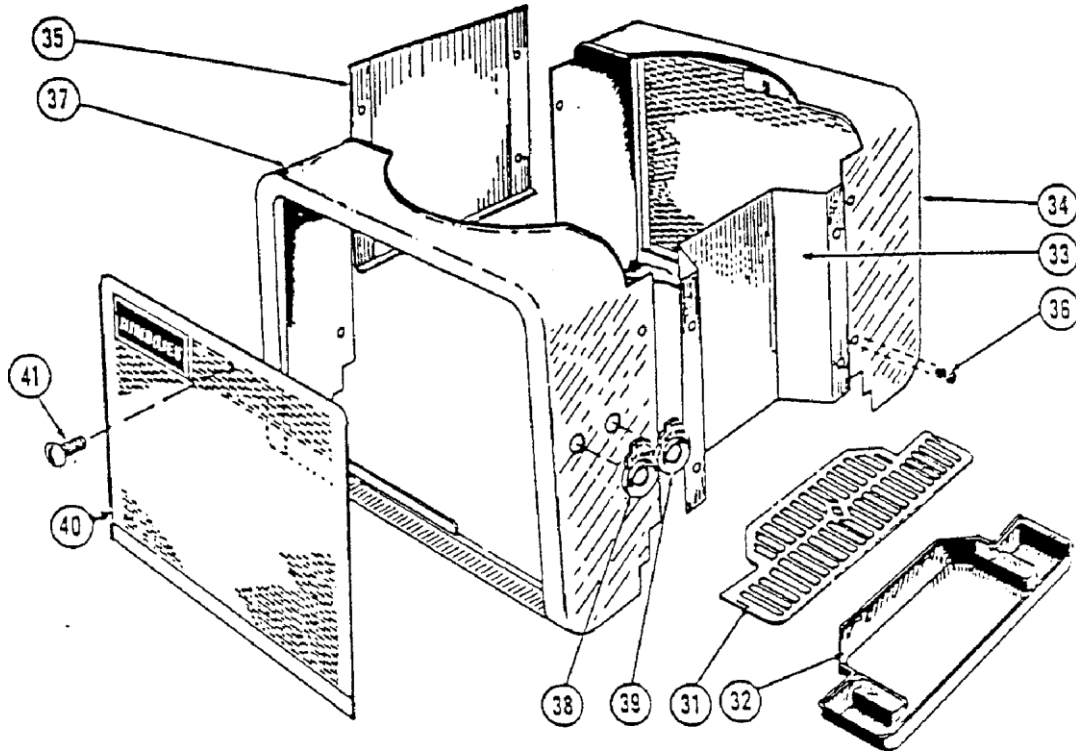

ILLUSTRATED PARTS LIST

J-15 COLD BEVERAGE DISPENSER

FIGURE 2. CHASSIS COMPONENTSS