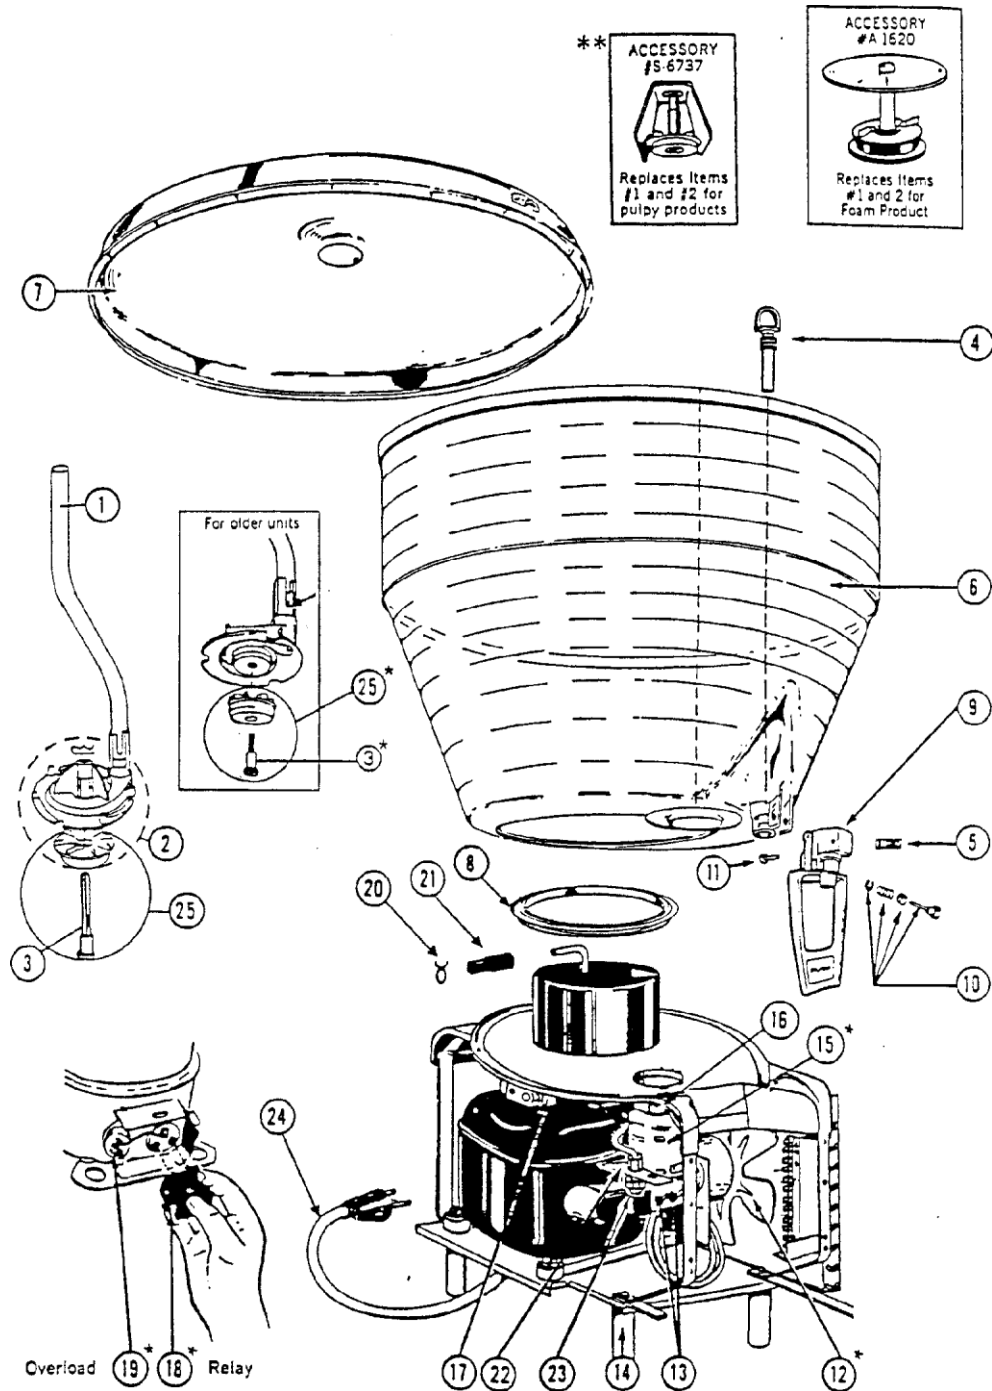

ILLUSTRATED PARTS LIST

J-15 COLD BEVERAGE DISPENSER

FIGURE 1. GENERAL ASSEMBLY