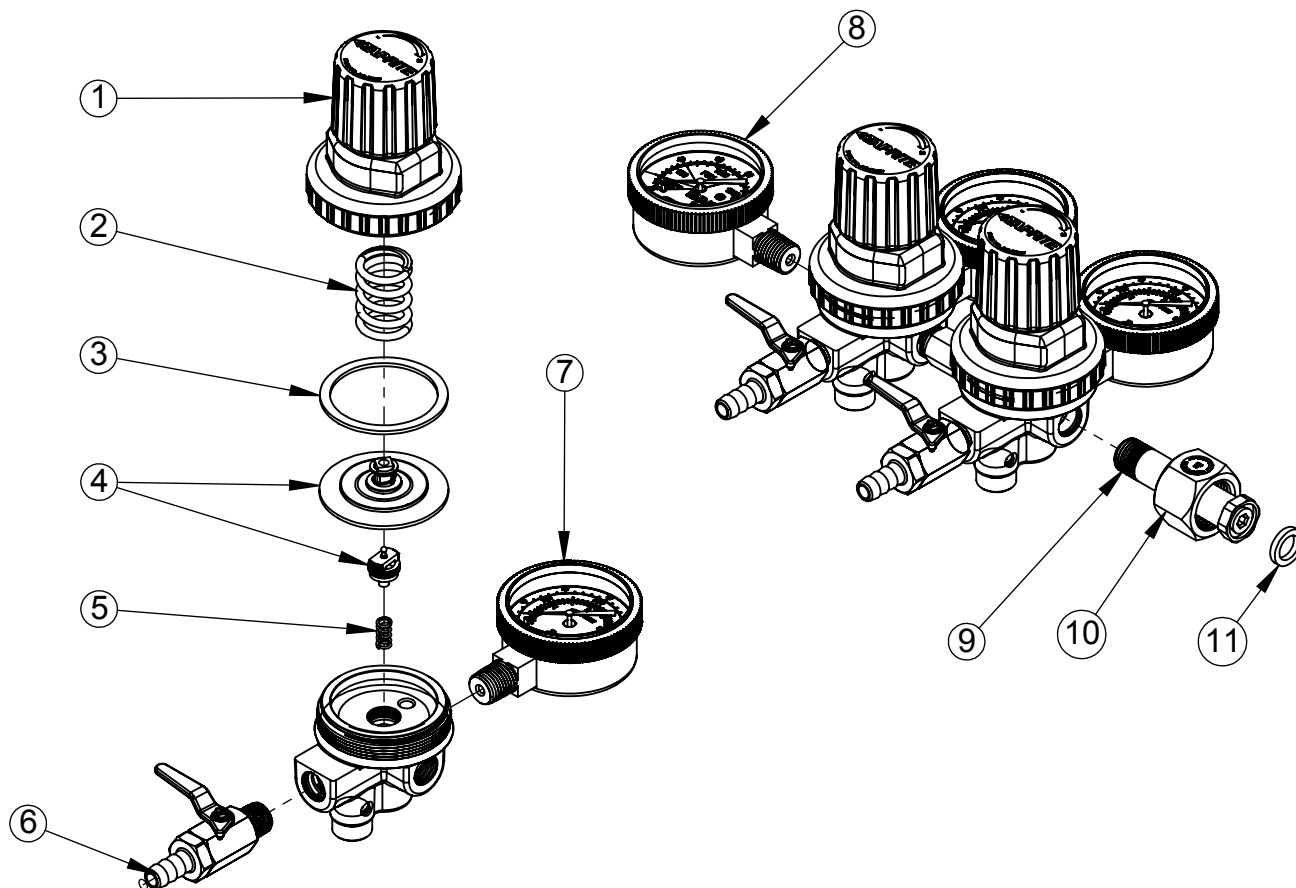

T752HP REGULATOR ASSEMBLY

PARTS BREAKDOWN

<u>ITEM</u>	<u>PART NO</u>	<u>DESCRIPTION</u>
1.	740-604	-POLY BONNET ASSEMBLY, RED CAP
2.	***	-LOW PRESSURE DIAPHRAGM SPRING
3.	***	-DIAPHRAGM/BONNET GASKET
4.	7740-15	-DIAPHRAGM REPAIR KIT - 2" BALL/SOCKET TYPE DIAPHRAGM, CAPSULE, AND FLAT SEAL (ITEM 11)
5.	***	-CAPSULE SPRING
6.	1600C	-5/16" BARB, SHUTOFF WITH BALL CHECK
7.	624	-60 PSI GAUGE
8.	6603-2000	-2000 PSI TANK GAUGE, LEFT HAND THREAD
9.	C740-12	-CO2 TANK NIPPLE WITH FLAT SEAL, LEFT HAND THREAD
10.	440-13UD	-CO2 TANK NUT
11.	440-17R	-FLAT SEAL FOR CO2 TANK FITTING

*** NOT NORMALLY REPLACED WHEN REPAIRING REGULATOR