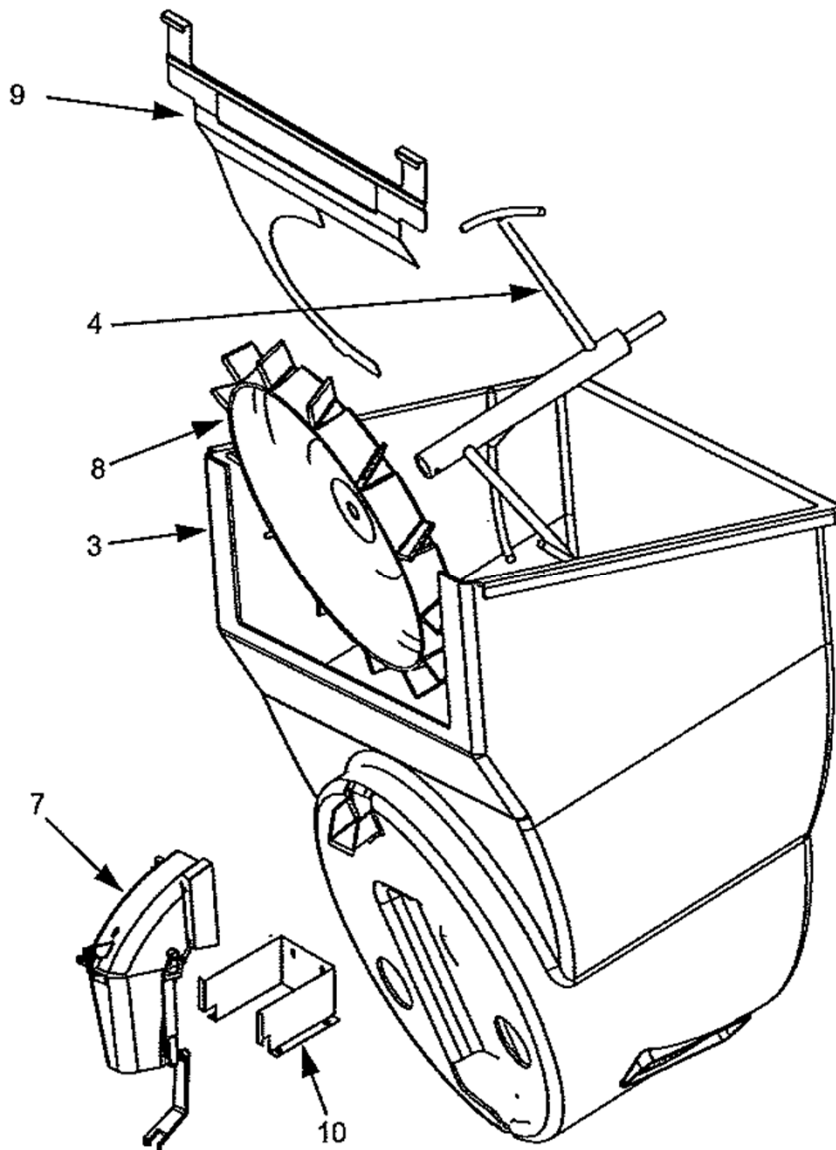

CUBELET CONVERSION PARTS

Use the components listed on this page with pellet ice only.

<u>Item</u>	<u>Part No.</u>	<u>Description</u>
1	02-0577	Grommet, Rubber, G3002 (quantity: 3)
2	03-0368	Retainer, Pin, Agitator, IBD
3	05-2293/02	Ice Shroud, IC
4	23-1401/01	Agitator Assy, Helical, IC, HEX
5	42-0109	Foamed Cover, Scots/Hoshi, Pellet Ice
6	30-9446	Adapter, Mech Bin-Stat, Scots
7	82-3538	Ice Chute Assy, IBD30, Pellet Ice
8	82-3651	Dispensing Wheel Assy, Pellet Ice, HEX
9	30-9880/01	Shield, Ice, One Piece with Tab