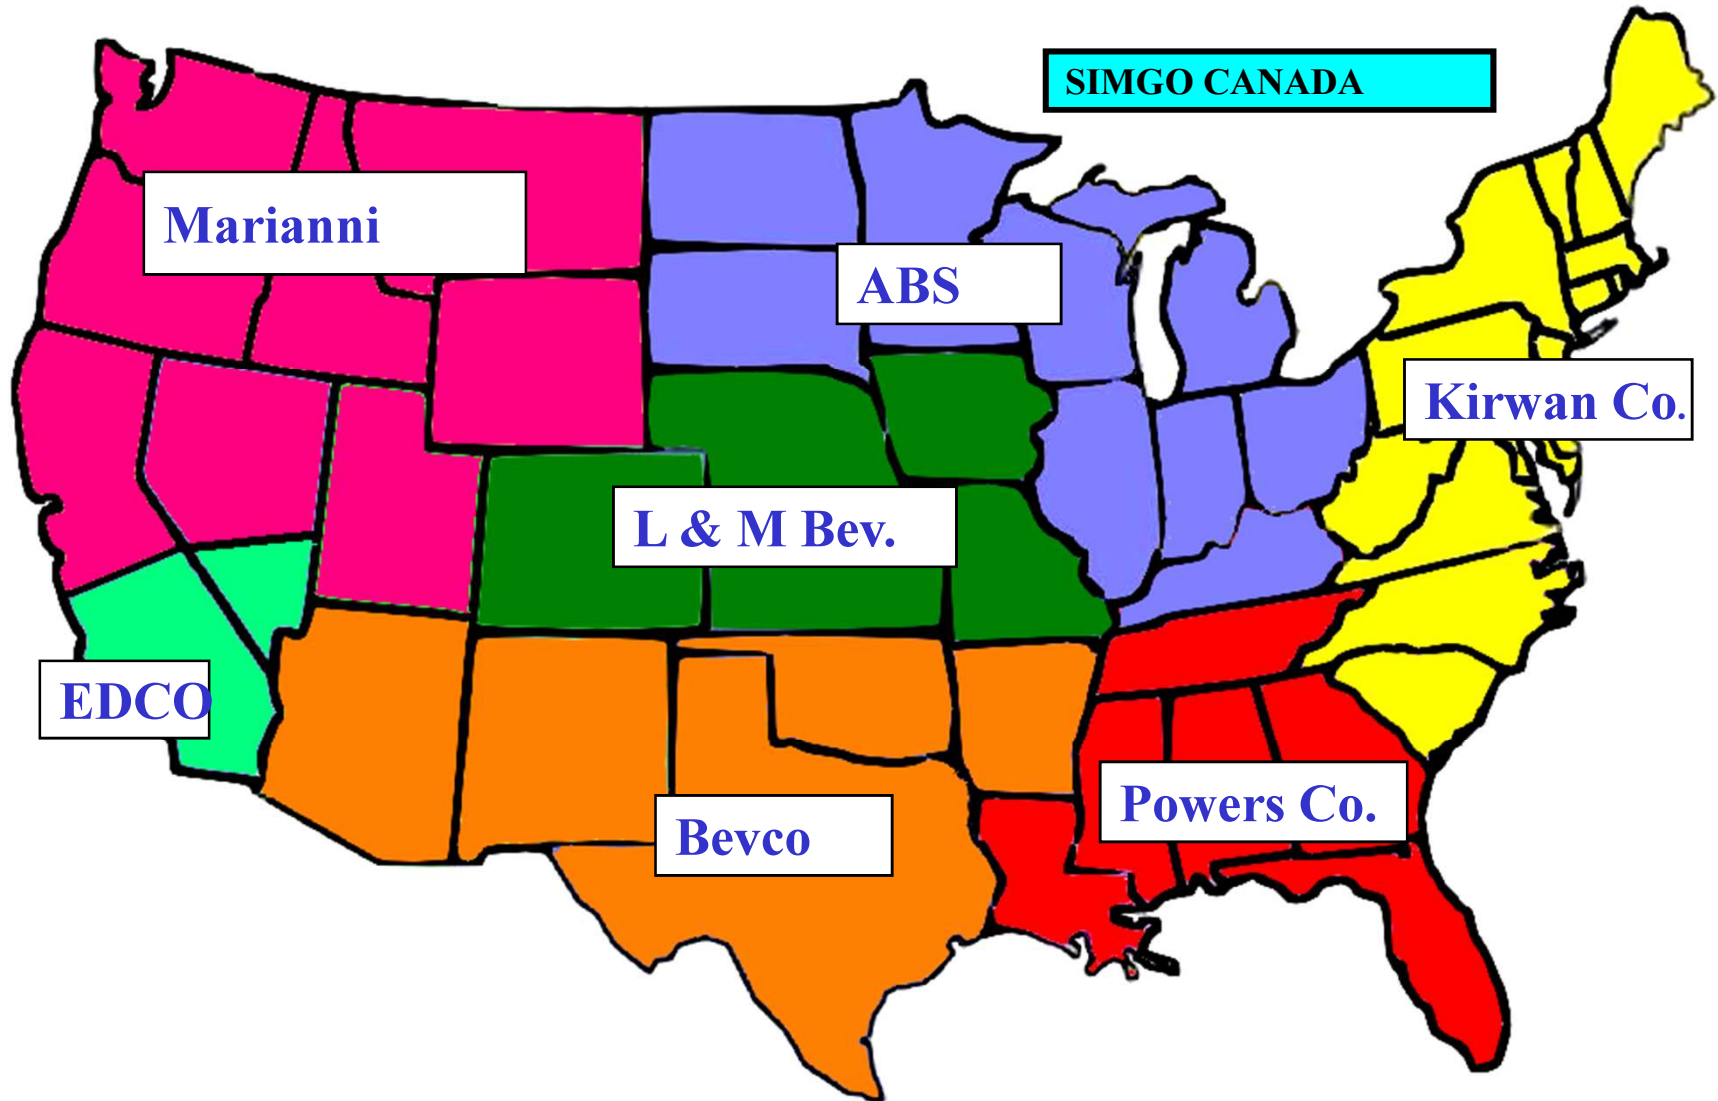

Lancer Parts Distributors