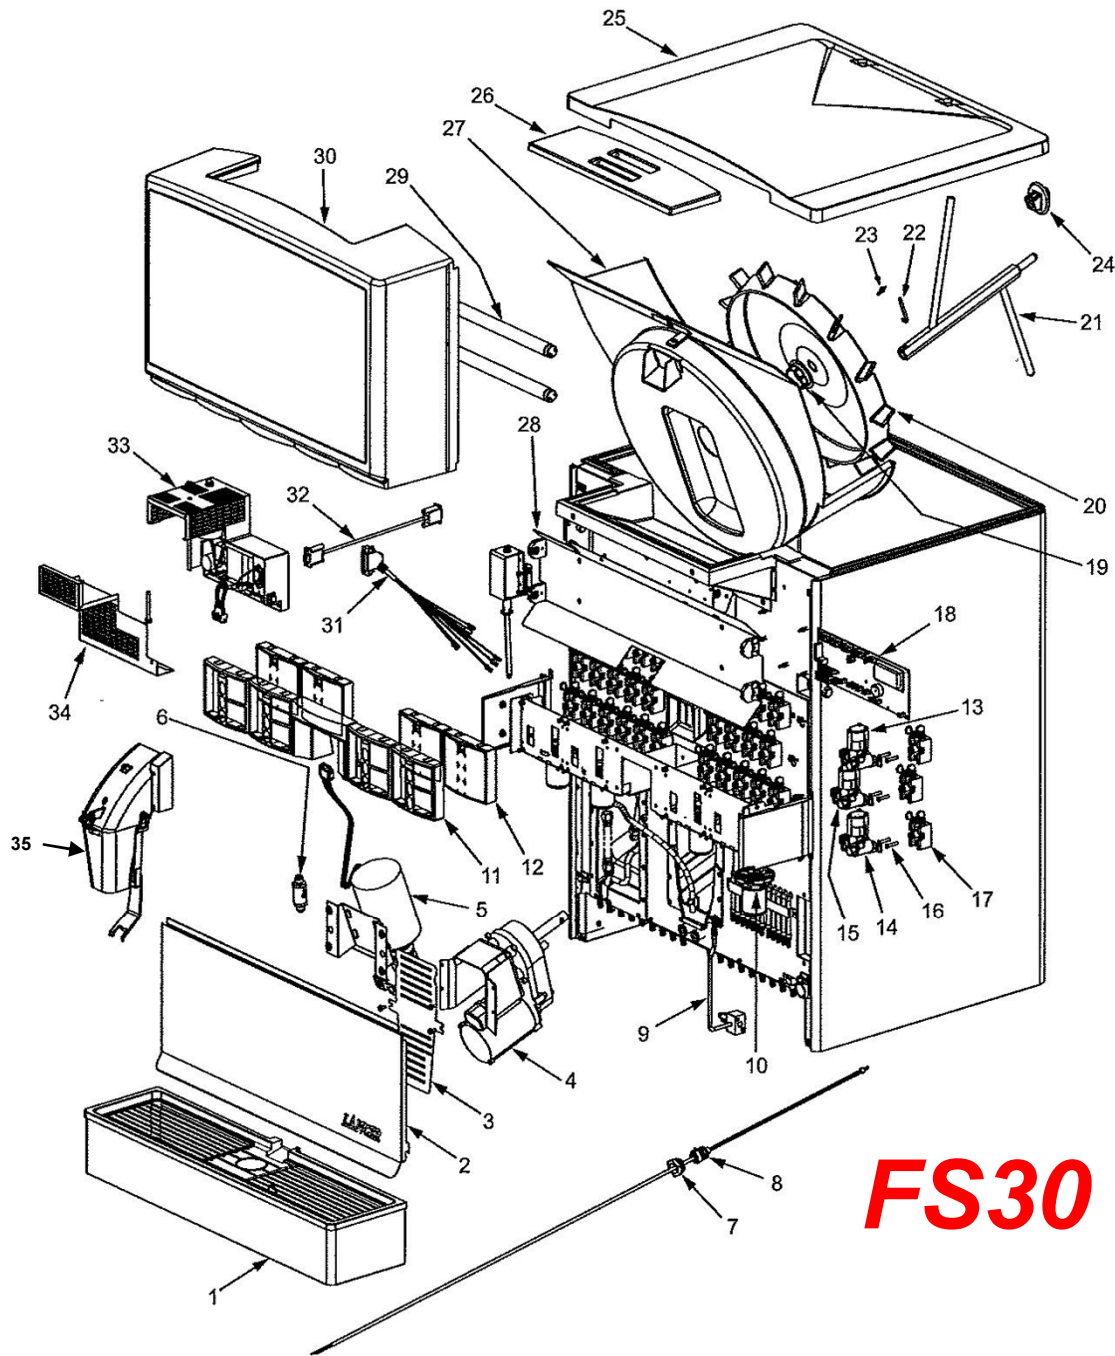

LANCER
DISPENSING QUALITY
FOR OVER *40* years
1967-2007

FS30 Parts

LANCER
DISPENSING QUALITY
FOR OVER *40* years
1967-2007

**FS30 PARTS
VIEW**

PARTS LIST

Item	Part No.	Description	Item	Part No.	Description
-	85-14816N-12	IBD, Above Counter Multi Brand Series 14800, 115V/60Hz, 16 brands / 12 flavors, Pellet	13	82-3820	Valve Assy, LFCV, 0.2, Syrup Injection, Natural
1	82-3921	Drip Tray Assy	14	82-3824	Valve Assy, LFCV, 4.5, Soda/Water, Gray
2	30-8364/01	Splash Plate	15	82-3823	Valve Assy, LFCV, 4.5, Syrup, Black
3	30-6147	Cover, Motor, IBD	16	04-1089	Screw, 10 - 32 x 1.000, RH, PH/SL
4	82-3688	Motor Assy	17	82-2317/01	Block Mounting Assy, SGL
-	91-0165/01	Motor, Agitator, IBD	18	52-2682/03	PCB Assy, Main, MB-LFCV
5	82-3196	Motor Assy, Carbonator	19	02-0406/01	Seal, Shaft, Motor, IBD
-	86-0084-SP	Pump Assy	20	82-3556	Dispensing Wheel, HEX, IBD
-	91-0063	Motor, Carbonator	21	23-1373	Agitator Assy, HEX
6	17-0611	Check Valve, Vented, 5/8 x 18	22	10-0762	Pin, Agitator, 1/4", PASS
7	01-2214	Nut, Swivel, Probe, Carb	23	03-0368	Retainer, RUE-14-S
8	52-2751/02	Body, Probe, Sub Assy, Carb,	24	05-1555	Bearing, Agitator, Rear, IBD
9	82-3370/02	CO ₂ Assy, Inlet/P-OFF	25	05-1606	Lid, Back, IBD30, Round
-	54-0066	Relief Valve Assy	26	05-1476/01	Lid, Front, IBD, Round
10	54-0289	Nozzle Assy, Multi-Flavor, STHL	27	05-1310/02	Shroud, Dispensing Wheel, Modified
-	05-1855/01	Nozzle, Multiflavor	28	82-3490/01	Reflector Assy, MAG
-	02-0231	O-ring	-	12-0104/01	Indicator, LED Panel Mount
11	05-2120	Bezel, Multi-Brand, 1L/2R	-	52-2895/01	Ballast Assy, Reflector
-	05-2121	Bezel, Multi-Brand, 2L/1R	29	12-0503	Bulb, Fluorescent, 26", T8, CW
-	05-2122	Bezel, Multi-Brand, 1L/1R	30	82-3705	Merchandiser Assy, FS - No graphic
-	05-2058	Bezel, Multi-Brand, 2L/2R	31	52-2985	Harness, Valve, 25-PIN
12	82-3286/02	Switch Assy, MB, 2L/2R	32	52-2692/01	Harness, Control-to-Valve, 9-PIN
			33	82-3284	Power Supply
			34	30-8871/02	Cover, power Supply
			35	82-3224-SP	Ice Chute Assembly