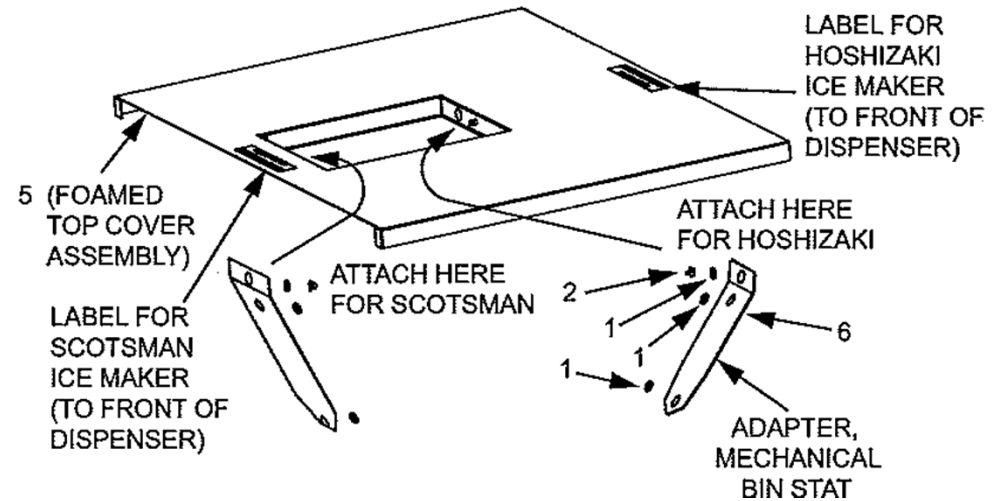

CUBELET CONVERSION PARTS

Use the components listed on this page with pellet ice only.

<u>Item</u>	<u>Part No.</u>	<u>Description</u>
1	02-0577	Grommet, Rubber, G3002 (quantity: 3)
2	03-0368	Retainer, Pin, Agitator, IBD
3	05-2293/02	Ice Shroud, IC
4	23-1401/01	Agitator Assy, Helical, IC, HEX
5	42-0109	Foamed Cover, Scots/Hoshi, Pellet Ice
6	30-9446	Adapter, Mech Bin-Stat, Scots
7	82-3538	Ice Chute Assy, IBD30, Pellet Ice
8	82-3651	Dispensing Wheel Assy, Pellet Ice, HEX
9	30-9880/01	Shield, Ice, One Piece with Tab