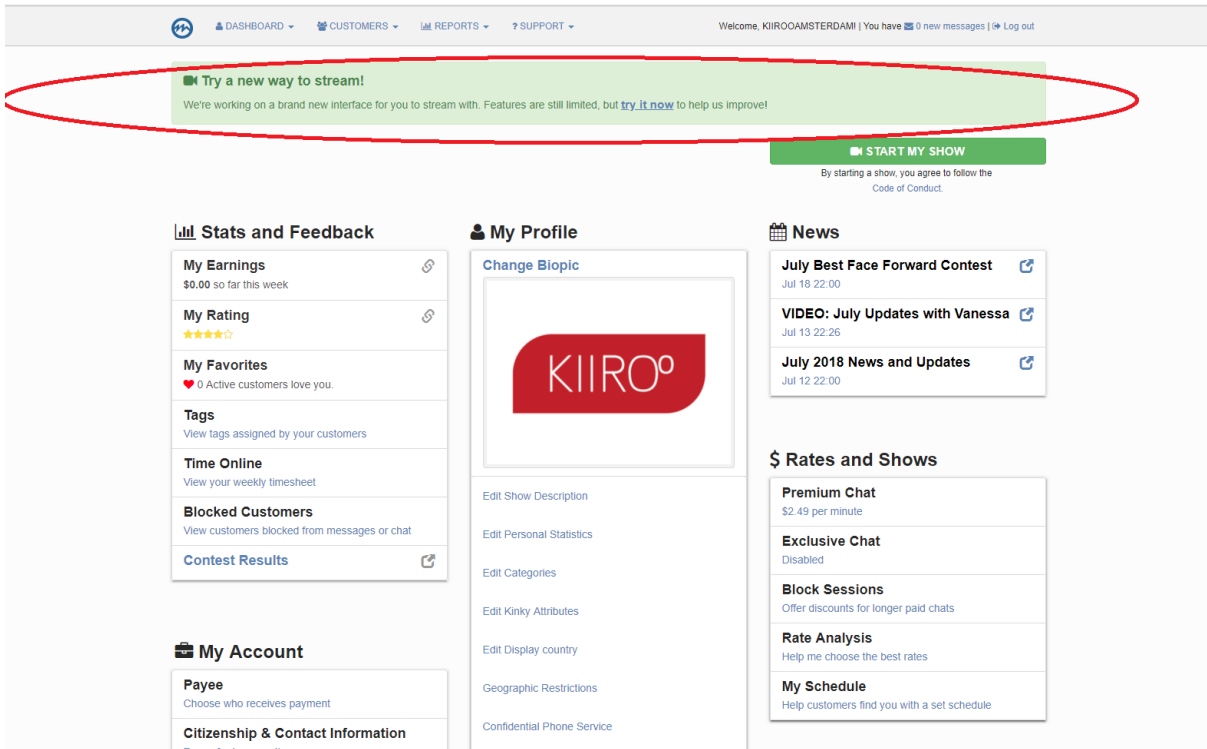

6. Соглашаситесь с условиями и положениями