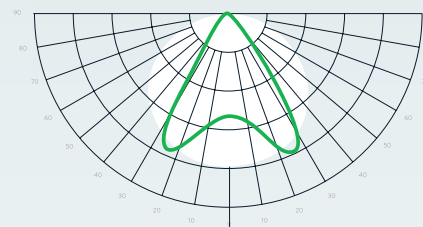

5'x3.5' canopy = 1040 average PPF @ 30" Height = 34watts/sf

The **alpha** is the choice of craftsmen who need an all-in-one solution for high-output, small footprint, indoor warehouses, highbays or greenhouses.

LIGHT DISTRIBUTION CURVE

NO OPTICS
LINEAR
70°

LIGHT DELIVERY

Our patented optics allow plants to see equal intensity light from all angles (similar to sunlight), prevent hot/burned spots and result in a larger growing surface with more density below the canopy. **#GrowDeep**

FULL POWER SPECTRUM TUNING

The **alpha** is the first light to deliver full control over the spectrum without any loss of power. With up to 425 watts of any spectrum between 2700k and 6500k (warm to cool), you control what type of white light gets delivered to your plants. The red/far-red channel provides 175 watts of energy that can be evenly split, shifted to either 660nm or 730nm or completely turned off. The **alpha** produces 600 watts of **on-the-fly** customizable plant growing photonic power.

POWER: 600w **WHITE:** 425w / **RED:** 175w
INPUT VOLTAGE: 120 - 277V or 347 - 480v
AMPS: 120v-5 / 240v-2.5 / 277v-2.2 / 480v-1.25
POWER FACTOR: >95% **CABLE MGMT:** Yes
DIMENSIONS: 44.5" x 8" x 5" **WEIGHT:** 25 lbs
WATERPROOF SEALING: IP66 Rating (entire light fixture)
THERMAL MANAGEMENT: Active - IP67 rated fan
CERTIFICATIONS / TESTING: UL, CSA, CE, FCC, RoHS