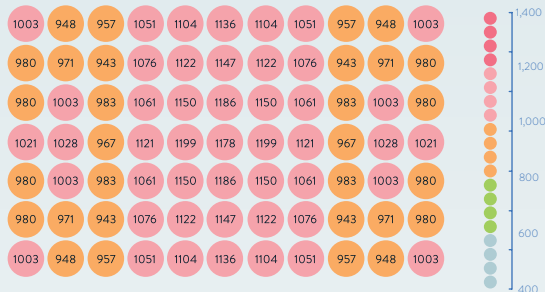

5'x3.5' canopy = 1040 average PPF @ 30" Height = 34watts/sf

The **alpha** is the choice of craftsmen who need an all-in-one solution for high-output, small footprint, indoor warehouses, highbays or greenhouses.

LIGHT DISTRIBUTION CURVE

NO OPTICS
LINEAR
70°

LIGHT DELIVERY

Our patented optics allow plants to see equal intensity light from all angles (similar to sunlight), prevent hot/burned spots and result in a larger growing surface with more density below the canopy. **#GrowDeep**

FULL POWER SPECTRUM TUNING

The **alpha** is the first light to deliver full control over the spectrum without any loss of power. With up to 425 watts of any spectrum between 2700k and 6500k (warm to cool), you control what type of white light gets delivered to your plants. The red/far-red channel provides 175 watts of energy that can be evenly split, shifted to either 660nm or 730nm or completely turned off. The **alpha** produces 600 watts of **on-the-fly** customizable plant growing photonic power.

WARRANTY: 5 years **MAX AMBIENT TEMP:** 30° C
TUNABILITY: 4 color channels with *NEW* full power spectrum tuning
SPECTRUM: white (2700k and 6500k) and red (660 and 730nm)
SECONDARY OPTICS: Linear 70° (height over canopy is 24" to 72")
CONTROL: Wireless digital control of spectrum, recipes and scheduling
FIXTURE PPF: 1,482 µmol/s **EFFICACY:** 2.47 umol/j
PPFD (suggested use): up to 1,040 µmol/m2/s over a 5'x3.5' (34 watts/sf)
MAX COVERAGE AREA: Flower = 5'x4' Veg/Mother = 6'x5'