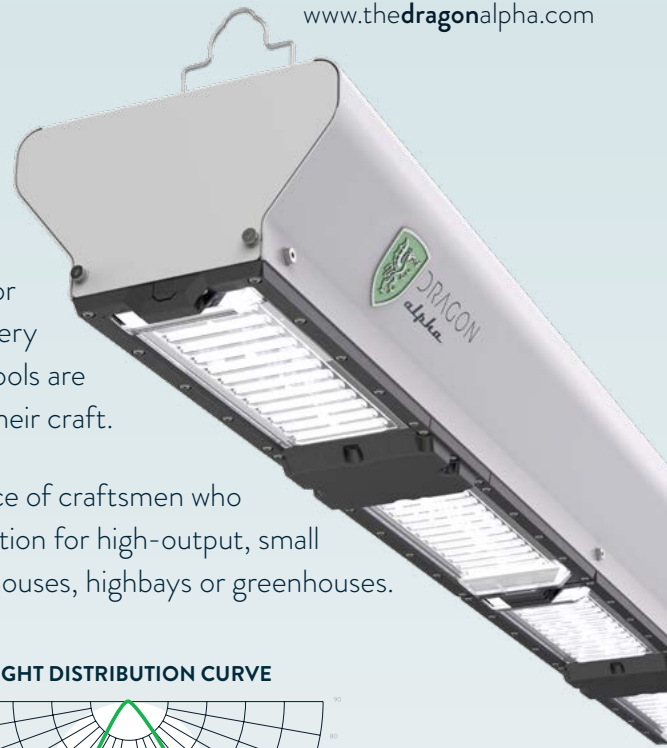

DRAGON alpha

www.thedragonalpha.com

The **DRAGON alpha** just changed the rules of the game. Never before has a grower had so much control. No matter what crop, style or strain, the **alpha** can morph into exactly what you need and deliver every single time! A light is nothing more than a tool of the trade. The best tools are able to be mastered and manipulated by the best growers to enhance their craft.