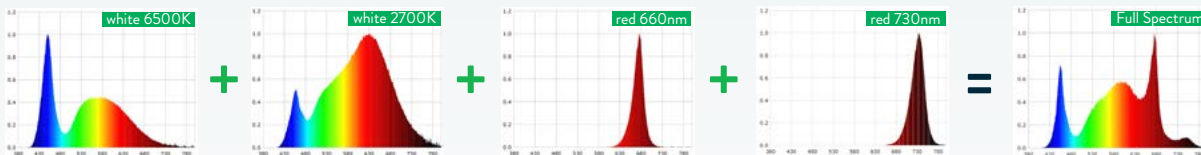

5'x3.5' canopy = 1040 average PPF @ 30" Height = 34watts/sf

The **alpha** is the choice of craftsmen who need an all-in-one solution for high-output, small footprint, indoor warehouses, highbays or greenhouses.

LIGHT DISTRIBUTION CURVE

NO OPTICS
LINEAR
70°

LIGHT DELIVERY

Our patented optics allow plants to see equal intensity light from all angles (similar to sunlight), prevent hot/burned spots and result in a larger growing surface with more density below the canopy. **#GrowDeep**

FULL POWER SPECTRUM TUNING

The **alpha** is the first light to deliver full control over the spectrum without any loss of power. With up to 425 watts of any spectrum between 2700k and 6500k (warm to cool), you control what type of white light gets delivered to your plants. The red/far-red channel provides 175 watts of energy that can be evenly split, shifted to either 660nm or 730nm or completely turned off. The **alpha** produces 600 watts of **on-the-fly** customizable plant growing photonic power.

WARRANTY: 5 years **MAX AMBIENT TEMP:** 30° C
TUNABILITY: 4 color channels with *NEW* full power spectrum tuning
SPECTRUM: white (2700k and 6500k) and red (660 and 730nm)
SECONDARY OPTICS: Linear 70° (height over canopy is 24" to 72")
CONTROL: Wireless digital control of spectrum, recipes and scheduling
FIXTURE PPF: 1,482 µmol/s **EFFICACY:** 2.47 umol/j
PPFD (suggested use): up to 1,040 µmol/m2/s over a 5'x3.5' (34 watts/sf)
MAX COVERAGE AREA: Flower = 5'x4' Veg/Mother = 6'x5'