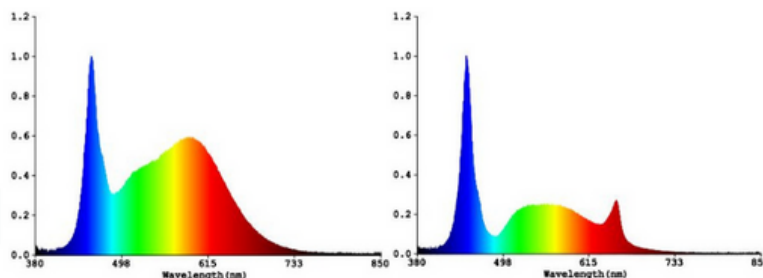

Features

- Onboard timer and dimmer controller
- Dual Spectrum
- 108-277VAC Input
- IP65
- Modular

Ordering Information

Series	Model	Spectrum
GC	Clone Rack	CLS Clone spectrum 5K 5K-Vegetation

AC PLUG TYPE	Ac Power Cord	MOUNTING HARDWARE
N5P NEMA 5-15P N6P NEMA 6-15P L7P NEMA L7-15P PTP Pigtaills	01 1FT Total 9ft 08 8FT Total 16ft 15 15FT Total 23ft	

SPECIFICATIONS

Model Number	Clone Rack
Light Source	LED
Spectrum	GC-5K Full Phase and GC-Clone Spectrum
PPF	275 umol/s Per Level
Input Power	440w
Efficacy	2.5 umol/s
Fixture Dimension / Weight	51.02"L x 25" W x 65.88" H / 70lbs
Mounting Height	Set
Thermal Management	Passive
Max. Ambient Temperature	104°F/40°C
Dimming	0-10V
Light Distribution	120°
Lifetime	L90: >54,000 hrs
Power Factor	>90%
Certifications	IP65
Warranty	5 Years Standard Warranty