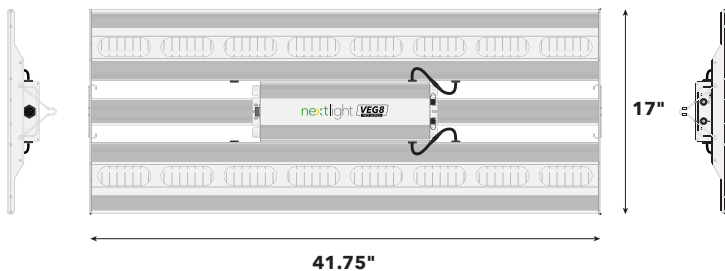

nextlight.com

Package Contents

- 1 Fixture **x1**
- 2 Fixture Hooks **x2**
- 3 NextLight Pro Series Power Cord (10') **x1**
(see available **Power Cord Voltage Options**)
- 4 NextLight Pro Series Control Cable (10') **x1**

Power Cord Voltage Options

Product Dimensions

Technical Specifications

SPECIFICATION	NEXTLIGHT VEG8 PRO
Operating Voltage	120-277 VAC
Operating Frequency	50/60 Hz
Input Current	1.75A @ 120V, 0.88A @ 240V, 0.76A @ 277V
PPF	530
Energy Use	210 Watts (210W @ 277V)
PPF/Watt	2.5
Operating Temperature	-4°F to 104°F (-20°C to 40°C)
BTU Output	720
Dimensions (in)	41.75 x 17 x 2.75
Dimensions (mm)	1060 x 426 x 68
Weight	13 lbs (5.9 kg)
Warranty	5 Year Full
Life Rating	Q90 > 50,000 Hours
Certifications	DLC Hort, CE, UL 8800
Environment	IP65, Wet Rated