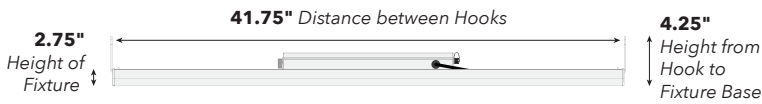

Power Cord Voltage Options

Product Dimensions

Technical Specifications

SPECIFICATION	NEXTLIGHT VEG8 PRO
Operating Voltage	120-277 VAC
Operating Frequency	50/60 Hz
Input Current	1.75A @ 120V, 0.88A @ 240V, 0.76A @ 277V
PPF	530
Energy Use	210 Watts (210W @ 277V)
PPF/Watt	2.5
Operating Temperature	-4°F to 104°F (-20°C to 40°C)
BTU Output	720
Dimensions (in)	41.75 x 17 x 2.75
Dimensions (mm)	1060 x 426 x 68
Weight	13 lbs (5.9 kg)
Warranty	5 Year Full
Life Rating	Q90 > 50,000 Hours
Certifications	DLC Hort, CE, UL 8800
Environment	IP65, Wet Rated