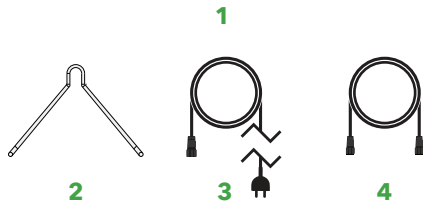

nextlight.com

Package Contents

- 1 Fixture **x1**
- 2 Fixture Hooks **x2**
- 3 NextLight Pro Series Power Cord (10') **x1**
(see available **Power Cord Voltage Options**)
- 4 NextLight Pro Series Control Cable (10') **x1**

Power Cord Voltage Options

Product Dimensions

Technical Specifications

SPECIFICATION	NEXTLIGHT VEG8 PRO
Operating Voltage	120-277 VAC
Operating Frequency	50/60 Hz
Input Current	1.75A @ 120V, 0.88A @ 240V, 0.76A @ 277V
PPF	530
Energy Use	210 Watts (210W @ 277V)
PPF/Watt	2.5
Operating Temperature	-4°F to 104°F (-20°C to 40°C)
BTU Output	720
Dimensions (in)	41.75 x 17 x 2.75
Dimensions (mm)	1060 x 426 x 68
Weight	13 lbs (5.9 kg)
Warranty	5 Year Full
Life Rating	Q90 > 50,000 Hours
Certifications	DLC Hort, CE, UL 8800
Environment	IP65, Wet Rated