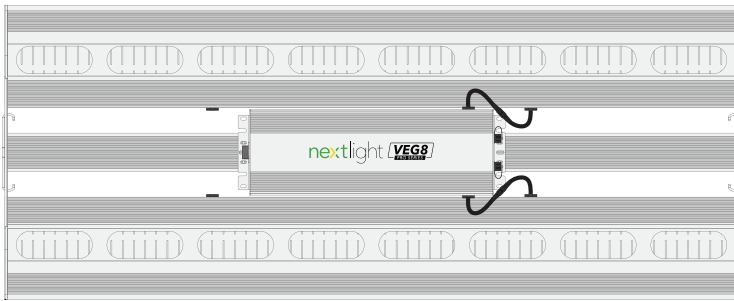

nextlight.com

Package Contents

- 1 Fixture **x1**
- 2 Fixture Hooks **x2**
- 3 NextLight Pro Series Power Cord (10') **x1**
(see available **Power Cord Voltage Options**)
- 4 NextLight Pro Series Control Cable (10') **x1**

Power Cord Voltage Options

Product Dimensions

Technical Specifications

SPECIFICATION	NEXTLIGHT VEG8 PRO
Operating Voltage	120-277 VAC
Operating Frequency	50/60 Hz
Input Current	1.75A @ 120V, 0.88A @ 240V, 0.76A @ 277V
PPF	530
Energy Use	210 Watts (210W @ 277V)
PPF/Watt	2.5
Operating Temperature	-4°F to 104°F (-20°C to 40°C)
BTU Output	720
Dimensions (in)	41.75 x 17 x 2.75
Dimensions (mm)	1060 x 426 x 68
Weight	13 lbs (5.9 kg)
Warranty	5 Year Full
Life Rating	Q90 > 50,000 Hours
Certifications	DLC Hort, CE, UL 8800
Environment	IP65, Wet Rated