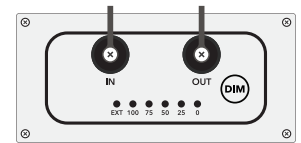

Power Cord Voltage Options

Product Dimensions

Technical Specifications

SPECIFICATION	NEXTLIGHT VEG8 PRO
Operating Voltage	120-277 VAC
Operating Frequency	50/60 Hz
Input Current	1.75A @ 120V, 0.88A @ 240V, 0.76A @ 277V
PPF	530
Energy Use	210 Watts (210W @ 277V)
PPF/Watt	2.5
Operating Temperature	-4°F to 104°F (-20°C to 40°C)
BTU Output	720
Dimensions (in)	41.75 x 17 x 2.75
Dimensions (mm)	1060 x 426 x 68
Weight	13 lbs (5.9 kg)
Warranty	5 Year Full
Life Rating	Q90 > 50,000 Hours
Certifications	DLC Hort, CE, UL 8800
Environment	IP65, Wet Rated

Onboard Dimmer

The Onboard Dimmer allows you to toggle Dim values of 0%, 25%, 50%, 75%, 100% and EXT for external use with **NextLight Control Pro** or **NextLight Adapt Pro**.

NextLight Full Spectrum LED