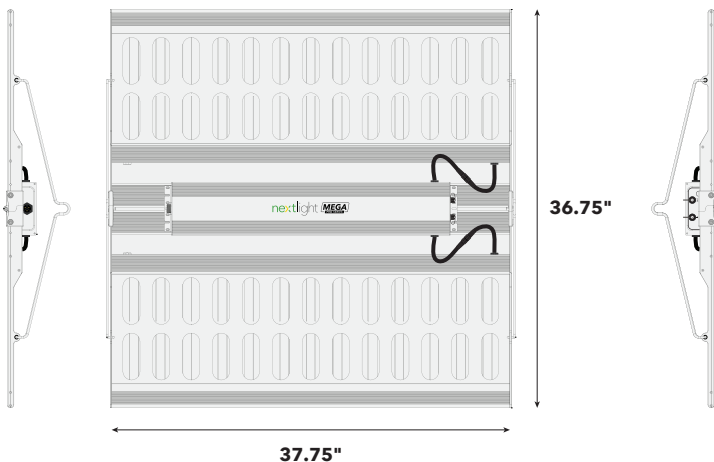

## Package Contents

- 1 Fixture **x1**
- 2 Fixture Hooks **x2**
- 3 NextLight Pro Series Power Cord (9.75') **x1**  
(see available *Power Cord Voltage Options*)
- 4 NextLight Pro Series Control Cable (20') **x1**

## Product Dimensions

## Technical Specifications

SPECIFICATION	NEXTLIGHT MEGA PRO
Operating Voltage	120-277 VAC
Operating Frequency	50/60 Hz
Input Current	5.34A @ 120V, 2.67A @ 240V, 2.32A @ 277V
PPF	1650
Energy Use	640 Watts (629W @ 277V)
PPF/Watt	2.6
Operating Temperature	-4°F to 104°F (-20°C to 40°C)
BTU Output	2185
Dimensions (in)	37.75 x 36.75 x 3.25
Dimensions (mm)	957 x 933 x 77.3
Weight	26 lbs (11.79 kg)
Warranty	5 Years Full
Life Rating	Q90 > 50,000 Hours
Certifications	DLC Hort, CE, UL 8800
Environment	IP65, Wet Rated