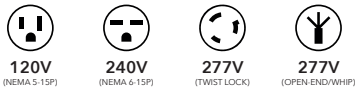

nextlight **CORE** PRO SERIES

Onboard Dimmer & External Dimming connections

ENERGY USE
210W

ONBOARD & EXT
DIMMING

WET RATED
IP65

PLUG AND
PLAY

PASSIVELY
COOLED

FULL WARRANTY
5 YEAR

nextlight.com

Package Contents

- 1 Fixture **x1**
- 2 Fixture Hooks **x2**
- 3 NextLight Pro Series Power Cord (10') **x1**
(see available *Power Cord Voltage Options*)
- 4 NextLight Pro Series Control Cable (10') **x1**

Power Cord Voltage Options

Product Dimensions

Technical Specifications

SPECIFICATION	NEXTLIGHT CORE PRO
Operating Voltage	120-277 VAC
Operating Frequency	50/60 Hz
Input Current	1.75A @ 120V, 0.88A @ 240V, 0.76A @ 277V
PPF	530
Energy Use	210 Watts (205W @ 277V)
PPF/Watt	2.6
Operating Temperature	-4°F to 104°F (-20°C to 40°C)
BTU Output	720
Dimensions (in)	23.25 x 23.25 x 2.75
Dimensions (mm)	586 x 585 x 68
Weight	11 lbs (4.9 kg)
Warranty	5 Year Full
Life Rating	Q90 > 50,000 Hours
Certifications	DLC Hort, CE, UL 8800
Environment	IP65, Wet Rated