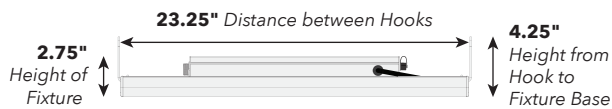

Power Cord Voltage Options

Product Dimensions

Technical Specifications

SPECIFICATION	NEXTLIGHT CORE PRO
Operating Voltage	120-277 VAC
Operating Frequency	50/60 Hz
Input Current	1.75A @ 120V, 0.88A @ 240V, 0.76A @ 277V
PPF	530
Energy Use	210 Watts (205W @ 277V)
PPF/Watt	2.6
Operating Temperature	-4°F to 104°F (-20°C to 40°C)
BTU Output	720
Dimensions (in)	23.25 x 23.25 x 2.75
Dimensions (mm)	586 x 585 x 68
Weight	11 lbs (4.9 kg)
Warranty	5 Year Full
Life Rating	Q90 > 50,000 Hours
Certifications	DLC Hort, CE, UL 8800
Environment	IP65, Wet Rated