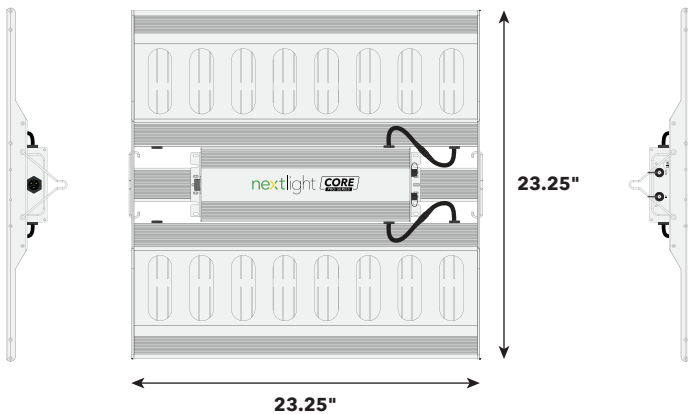

nextlight.com

Package Contents

- 1 Fixture **x1**
- 2 Fixture Hooks **x2**
- 3 NextLight Pro Series Power Cord (10') **x1**
(see available *Power Cord Voltage Options*)
- 4 NextLight Pro Series Control Cable (10') **x1**

Power Cord Voltage Options

Product Dimensions

Technical Specifications

SPECIFICATION	NEXTLIGHT CORE PRO
Operating Voltage	120-277 VAC
Operating Frequency	50/60 Hz
Input Current	1.75A @ 120V, 0.88A @ 240V, 0.76A @ 277V
PPF	530
Energy Use	210 Watts (205W @ 277V)
PPF/Watt	2.6
Operating Temperature	-4°F to 104°F (-20°C to 40°C)
BTU Output	720
Dimensions (in)	23.25 x 23.25 x 2.75
Dimensions (mm)	586 x 585 x 68
Weight	11 lbs (4.9 kg)
Warranty	5 Year Full
Life Rating	Q90 > 50,000 Hours
Certifications	DLC Hort, CE, UL 8800
Environment	IP65, Wet Rated