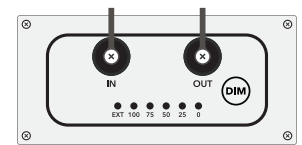

Power Cord Voltage Options

Product Dimensions

Technical Specifications

SPECIFICATION	NEXTLIGHT CORE PRO
Operating Voltage	120-277 VAC
Operating Frequency	50/60 Hz
Input Current	1.75A @ 120V, 0.88A @ 240V, 0.76A @ 277V
PPF	530
Energy Use	210 Watts (205W @ 277V)
PPF/Watt	2.6
Operating Temperature	-4°F to 104°F (-20°C to 40°C)
BTU Output	720
Dimensions (in)	23.25 x 23.25 x 2.75
Dimensions (mm)	586 x 585 x 68
Weight	11 lbs (4.9 kg)
Warranty	5 Year Full
Life Rating	Q90 > 50,000 Hours
Certifications	DLC Hort, CE, UL 8800
Environment	IP65, Wet Rated

Onboard Dimmer

The Onboard Dimmer allows you to toggle Dim values of 0%, 25%, 50%, 75%, 100% and EXT for external use with **NextLight Control Pro** or **NextLight Adapt Pro**.

NextLight Full Spectrum LED