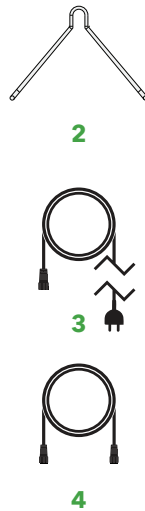

nextlight **CORE** PRO SERIES

Onboard Dimmer & External Dimming connections

ENERGY USE
210W

ONBOARD & EXT
DIMMING

WET RATED
IP65

PLUG AND
PLAY

PASSIVELY
COOLED

FULL WARRANTY
5 YEAR

nextlight.com

Package Contents

- 1 Fixture **x1**
- 2 Fixture Hooks **x2**
- 3 NextLight Pro Series Power Cord (10') **x1**
(see available *Power Cord Voltage Options*)
- 4 NextLight Pro Series Control Cable (10') **x1**

Power Cord Voltage Options

Product Dimensions

Technical Specifications

SPECIFICATION	NEXTLIGHT CORE PRO
Operating Voltage	120-277 VAC
Operating Frequency	50/60 Hz
Input Current	1.75A @ 120V, 0.88A @ 240V, 0.76A @ 277V
PPF	530
Energy Use	210 Watts (205W @ 277V)
PPF/Watt	2.6
Operating Temperature	-4°F to 104°F (-20°C to 40°C)
BTU Output	720
Dimensions (in)	23.25 x 23.25 x 2.75
Dimensions (mm)	586 x 585 x 68
Weight	11 lbs (4.9 kg)
Warranty	5 Year Full
Life Rating	Q90 > 50,000 Hours
Certifications	DLC Hort, CE, UL 8800
Environment	IP65, Wet Rated