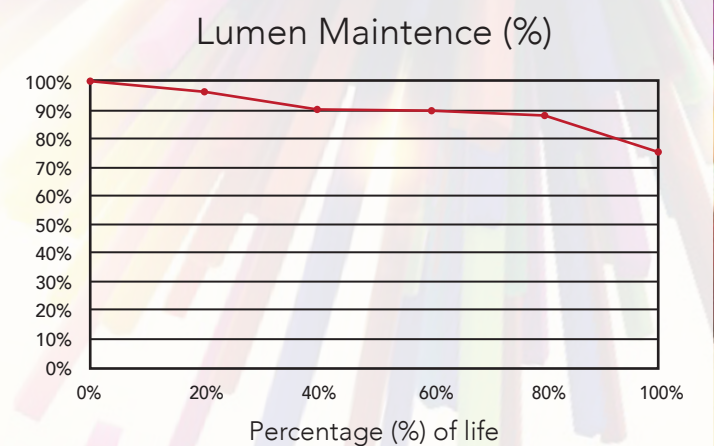

Grower's Choice 3K-R 315W CMH/LEC Lamp

The Grower's Choice 315w CMH/LEC Lamps are suitable for use in all standard 315w CMH/LEC fixtures. The 3K-R is an enhanced version of our 3K lamp that is designed specifically for plants that are prized for their resin production. It is similar to the original 3K, but it contains a few subtle differences

Features:

- A slight increase in UV light to promote resin production
- A taller peak in the Far-red to stimulate metabolic activity during flowering
- Slightly higher PAR for better flower density
- Increased intensity in red

MSRP: $139

*Always wear protective lenses when operating near HID lamps.

Specifications

- CMH-315W/930/PGZX18/Red
- SKU#: GC315W3KR02

Performance Data

- Light output (Lumens @ 100 Hours).....33000
- Lumens per Watt (lm/w).....110
- Rated life (Hours @ 10 Hour / start).....15000
- Correlated Color Temperature (K).....3000
- Color Rendering Index (CRI) or (Ra).....≥90
- Photon flux (μmol/s).....540
- Burning Position.....U

Physical Data/Requirements

- Max.Base Temperature (°C).....250
- Max.Bulb Temperature (°C).....350
- Luminaire Type.....Open/Enclosed

Lamp Electrical Data/Requirements

- ANSI Standard Ballast.....C182/0 or Electronic
- Lamp Wattage (W).....315W
- Lamp Operating Voltage(V).....100V
- Lamp Operating Current(Amps).....3.15A
- Min.-Max.Starting pulse (Peak KV).....3-4
- Min.Open Circuit Voltage (RMS).....198V
- Min.Pulse Width @ 2700V(Microseconds).....1.9
- Min.Pulse Rate per 1/2Cycle.....-
- Pulse position (Electrical Degrees).....-

315W