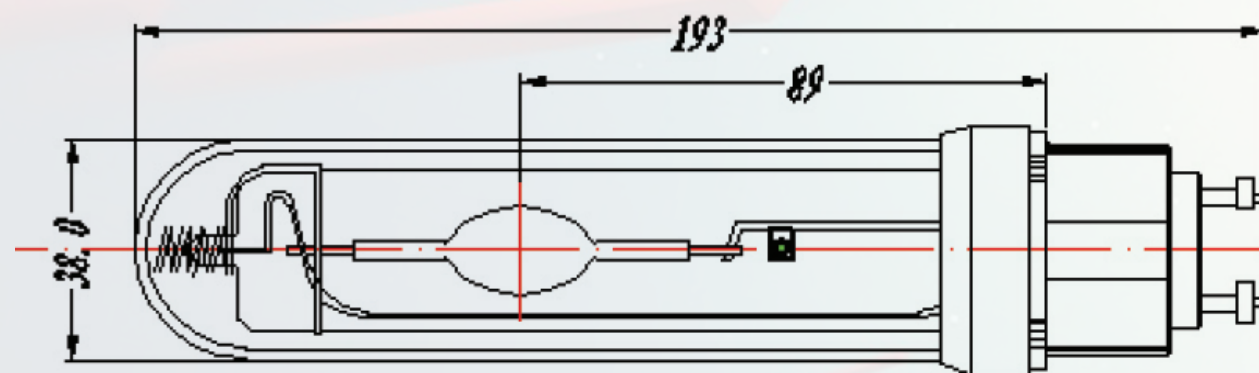

Grower's Choice 3K-R 315W CMH/LEC Lamp

The Grower's Choice 315w CMH/LEC Lamps are suitable for use in all standard 315w CMH/LEC fixtures. The 3K-R is an enhanced version of our 3K lamp that is designed specifically for plants that are prized for their resin production. It is similar to the original 3K, but it contains a few subtle differences

Features:

- A slight increase in UV light to promote resin production
- A taller peak in the Far-red to stimulate metabolic activity during flowering
- Slightly higher PAR for better flower density
- Increased intensity in red