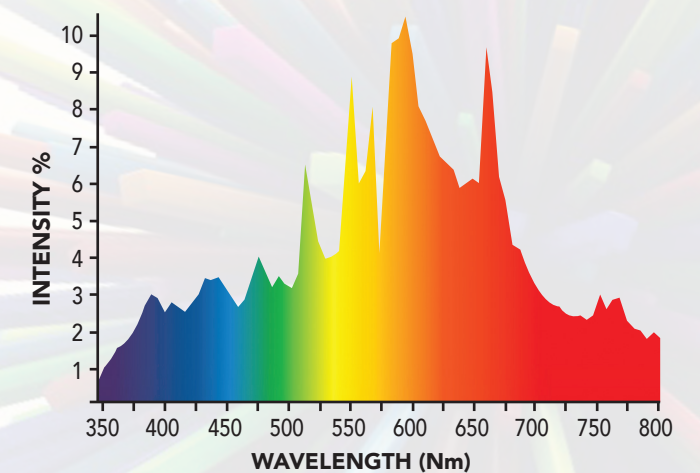

Grower's Choice 3K-R 315W CMH/LEC Lamp

The Grower's Choice 315w CMH/LEC Lamps are suitable for use in all standard 315w CMH/LEC fixtures. The 3K-R is an enhanced version of our 3K lamp that is designed specifically for plants that are prized for their resin production. It is similar to the original 3K, but it contains a few subtle differences

Features:

- A slight increase in UV light to promote resin production
- A taller peak in the Far-red to stimulate metabolic activity during flowering
- Slightly higher PAR for better flower density
- Increased intensity in red

MSRP: $139

*Always wear protective lenses when operating near HID lamps.

Specifications

- CMH-315W/930/PGZX18/Red
- SKU#: GC315W3KR02

Performance Data

- Light output (Lumens @ 100 Hours).....33000
- Lumens per Watt (lm/w).....110
- Rated life (Hours @ 10 Hour / start).....15000
- Correlated Color Temperature (K).....3000
- Color Rendering Index (CRI) or (Ra).....≥90
- Photon flux (μmol/s).....540
- Burning Position.....U

Physical Data/Requirements

- Max.Base Temperature (°C).....250
- Max.Bulb Temperature (°C).....350
- Luminaire Type.....Open/Enclosed

Lamp Electrical Data/Requirements

- ANSI Standard Ballast.....C182/0 or Electronic
- Lamp Wattage (W).....315W
- Lamp Operating Voltage(V).....100V
- Lamp Operating Current(Amps).....3.15A
- Min.-Max.Starting pulse (Peak KV).....3-4
- Min.Open Circuit Voltage (RMS).....198V
- Min.Pulse Width @ 2700V(Microseconds).....1.9
- Min.Pulse Rate per 1/2Cycle.....-
- Pulse position (Electrical Degrees).....-

315W