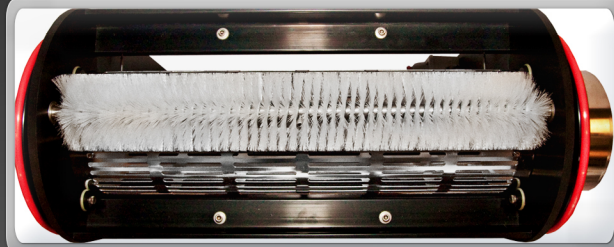

CenturionPro MINI

ELITE TRIMMING TECHNOLOGIES

1-855-535-0558

WWW.CPROSOLUTIONS.COM

ELITE TRIMMING TECHNOLOGIES

THE NEW CENTURIONPRO MINI IS A POWERHOUSE IN A SMALL PACKAGE.

The Mini is the smallest tumble-style trimmer in the world. It includes a 1.5HP leaf collection system for maximum mobility and efficiency.

COMPETITION COMPARISON

	The Mini	VS.	The T4
Cutting Reel:	11 Blades		5 Blades
Tumbler Diameter:	6.25"		5"
Leaf Collector HP:	1.5 HP		1 HP
Warranty:	3 Years		1 Year

Includes:

- 25 micron cloth outer bag
- 200 micron non stick inner nylon bag
- 3 year warranty

MSRP \$6,895.00

MINI SPECS

Input Voltage: 6 Amp -110V NA
3 Amp -220V EU/AUS

Dimensions:

Length: 25" (63.5cm)
Width: 10" (25.4cm)
Height: 24" (60.9cm)

Weight: 65lbs (29.48 kg)

LEAF COLLECTOR SPECS

Input Voltage: 14 Amp -110V NA
7 Amp -220V EU/AUS