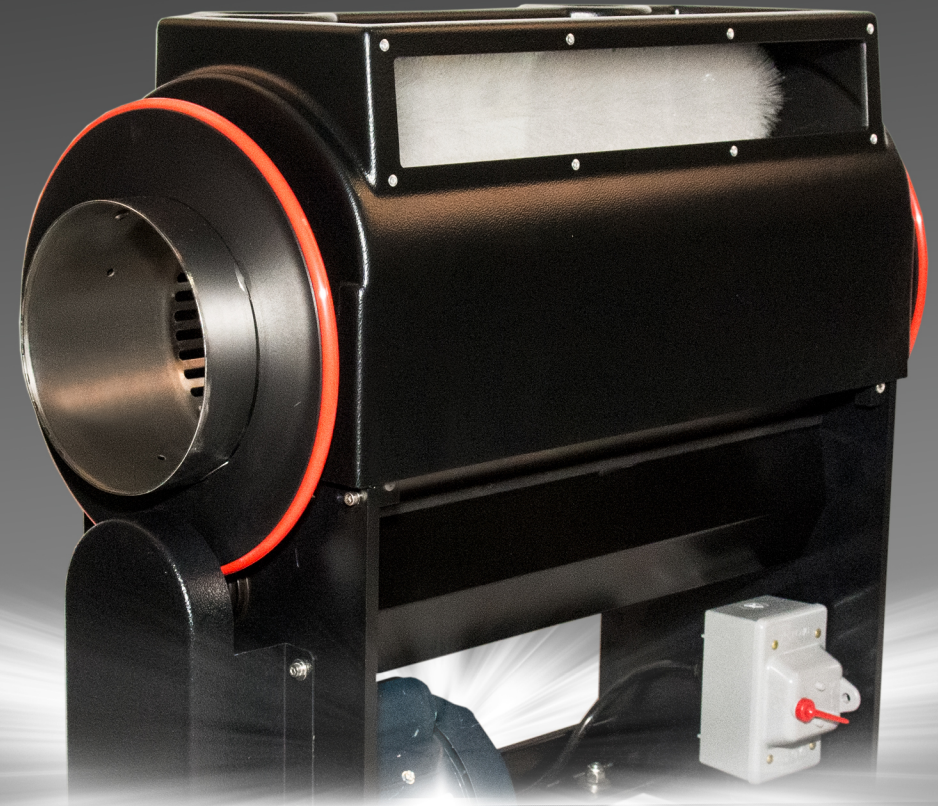

CenturionPro MINI

ELITE TRIMMING TECHNOLOGIES

1-855-535-0558

WWW.CPROSOLUTIONS.COM

ELITE TRIMMING TECHNOLOGIES

THE NEW CENTURIONPRO MINI IS A POWERHOUSE IN A SMALL PACKAGE.

The Mini is the smallest tumble-style trimmer in the world. It includes a 1.5HP leaf collection system for maximum mobility and efficiency.

COMPETITION COMPARISON

	The Mini	VS.	The T4
Cutting Reel:	11 Blades		5 Blades
Tumbler Diameter:	6.25"		5"
Leaf Collector HP:	1.5 HP		1 HP
Warranty:	3 Years		1 Year

Includes:

- 25 micron cloth outer bag
- 200 micron non stick inner nylon bag
- 3 year warranty

MSRP \$6,895.00

MINI SPECS

Input Voltage: 6 Amp -110V NA
3 Amp -220V EU/AUS

Dimensions:

Length: 25" (63.5cm)
Width: 10" (25.4cm)
Height: 24" (60.9cm)

Weight: 65lbs (29.48 kg)

LEAF COLLECTOR SPECS

Input Voltage: 14 Amp -110V NA
7 Amp -220V EU/AUS

Dimensions:

Length: 19" (48.25cm)
Width: 19" (48.25cm)
Height: 16" (40.6cm)

Weight: 60lbs (27.22kg)

Airflow Capacity: 2000 CFM

15X

Does the work of
over 15 people

**6-8lbs
/HR**

6 - 8 lbs. / hour
processing capability