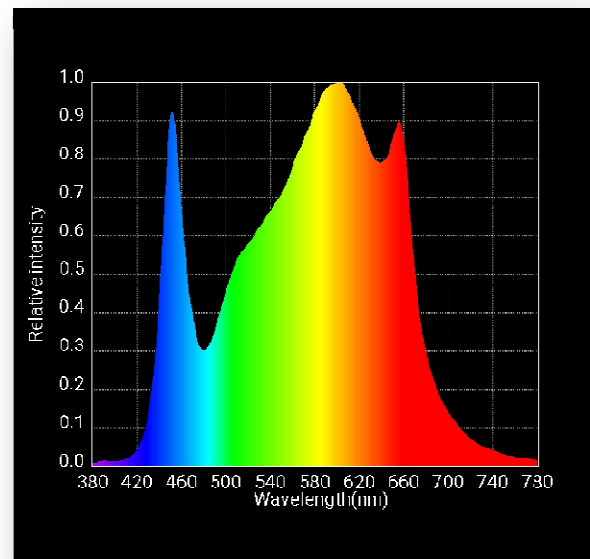

# Spectral Analysis

## Aegis Series S3 - Vegetative to Flower Spectrum

Vegetative Spectral Distribution

Flower Spectral Distribution

Technical Information	450W Veg.	450W Flower	600W Veg.	600W Flower
Operating Voltage and Current	120v = 1.5A	120v = 3.78A	120v = 2.05A	120v = 5.15A
	277v = .65A	277v = 1.64A	277v = .89A	277v = 2.23A
	347v = .52A	347v = 1.31A	347v = .71A	347v = 1.78A
	480v = .37A	480v = .95A	480v = .51A	480v = 1.3A
Cooling Fan Power Draw	12w	12w	15w	15w
LED Power Draw	143w	463w	231w	603w
Fixture PPF (380-780nm) umol/s	414	1133	597	1460
Total Power Draw	155w	475w	246w	618w
Heat Output (BTU)	617.6	1549.11	839.39	2108.7
Efficiency umol/J	2.7	2.4	2.7	2.4
Driver Efficiency	95%			
Warranty	5 Years			
Dimensions	25.20"L x 21.95"W x 4.47"H		25.20"L x 21.95"W x 4.47"H	
Weight	25 lbs	25 lbs	30 lbs	30 lbs

Spectrum Information	450W Veg.	450W Flower	600W Veg.	600W Flower
TOTAL 380nm - 850nm umol/s	414	1133	597	1460
Blue 400nm - 499nm umol/s	129.4	162.7	120.4	217.2
Red 600nm - 699nm umol/s	134.1	476.7	243.8	612.3
FarRed 700nm - 759nm umol/s	2.6	29	9.3	36.1