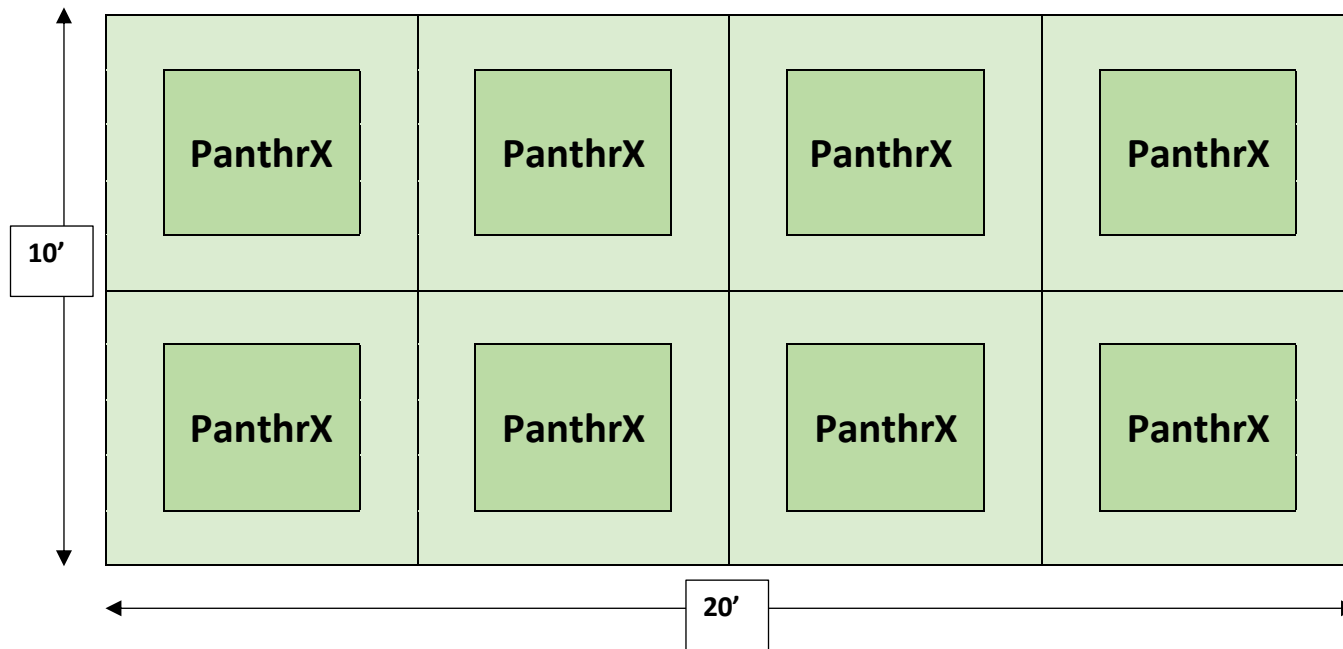

# Design Guide

## Model: PanthrX

Recommended Mounting Height: 36 Inches from Canopy

Total Coverage Area : 10' x 20' Grow Room Flower

Total Qty : 8 x PanthrX

Average PPFD 10' x 20' = 729  $\mu\text{mol}/\text{m}^2/\text{s}$