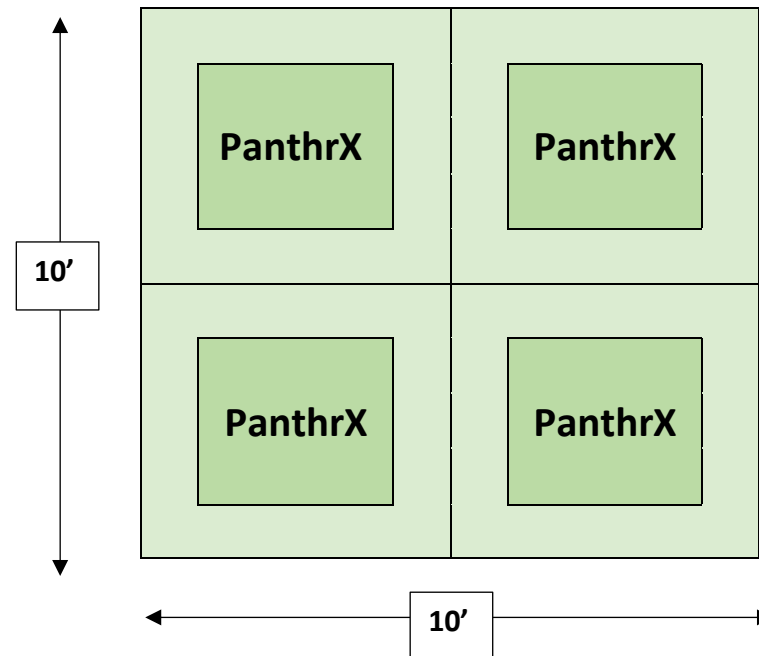

## Design Guide

## Model: PanthrX

Recommended Mounting Height: 36 Inches from Canopy

Total Coverage Area: 10' x 10' Grow Room Flower

Total Qty: 4 x PanthrX

Average PPFD 10' x 10' = 729  $\mu\text{mol}/\text{m}^2/\text{s}$

## Model: PanthrX

Recommended Mounting Height: 36 Inches from Canopy

Total Coverage Area : 10' x 20' Grow Room Flower

Total Qty : 8 x PanthrX

Average PPFD 10' x 20' = 729  $\mu\text{mol}/\text{m}^2/\text{s}$