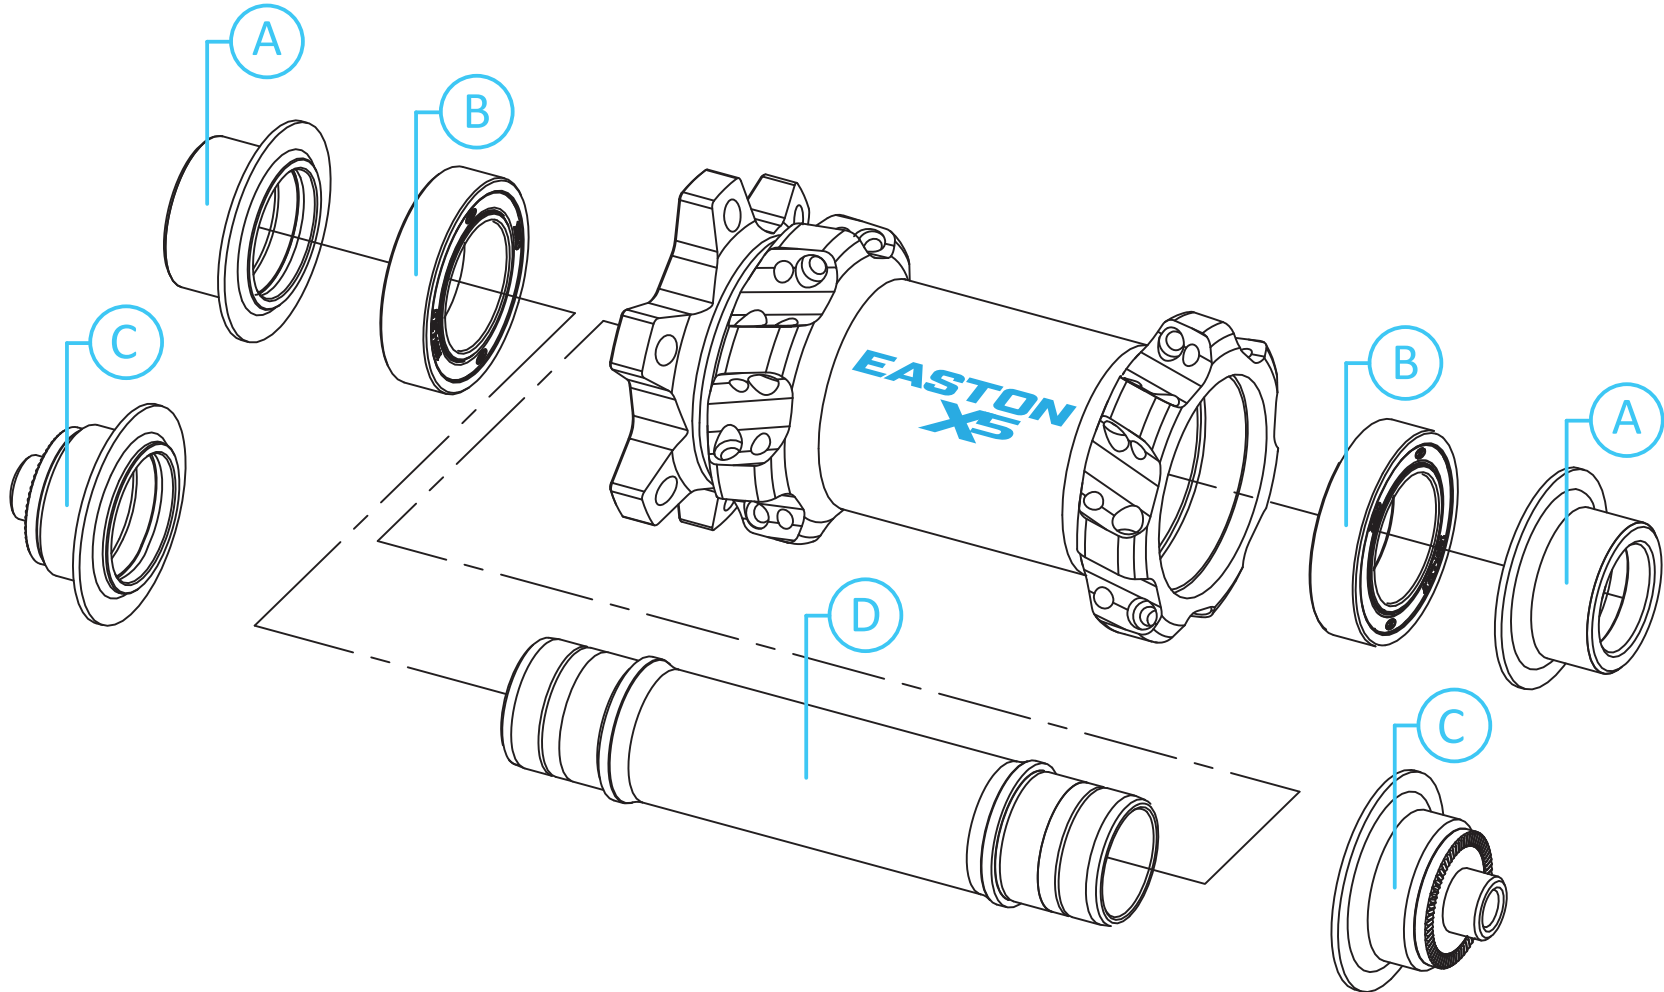

**EASTON**  
**X5**

HUB MODEL	WHEELS
X5	HEIST 24, HEIST 27, HEIST 30

Easton Part #	Description	Part Included
8022445	END CAP X5 FRONT 15x100 PAIR	A, A
8022447	BEARING 18307	B
8022446	END CAP X5 FRONT 9x100QR PAIR	C, C
8022443	AXLE X5 FRONT 15x100/9x100QR	D

**EASTON**