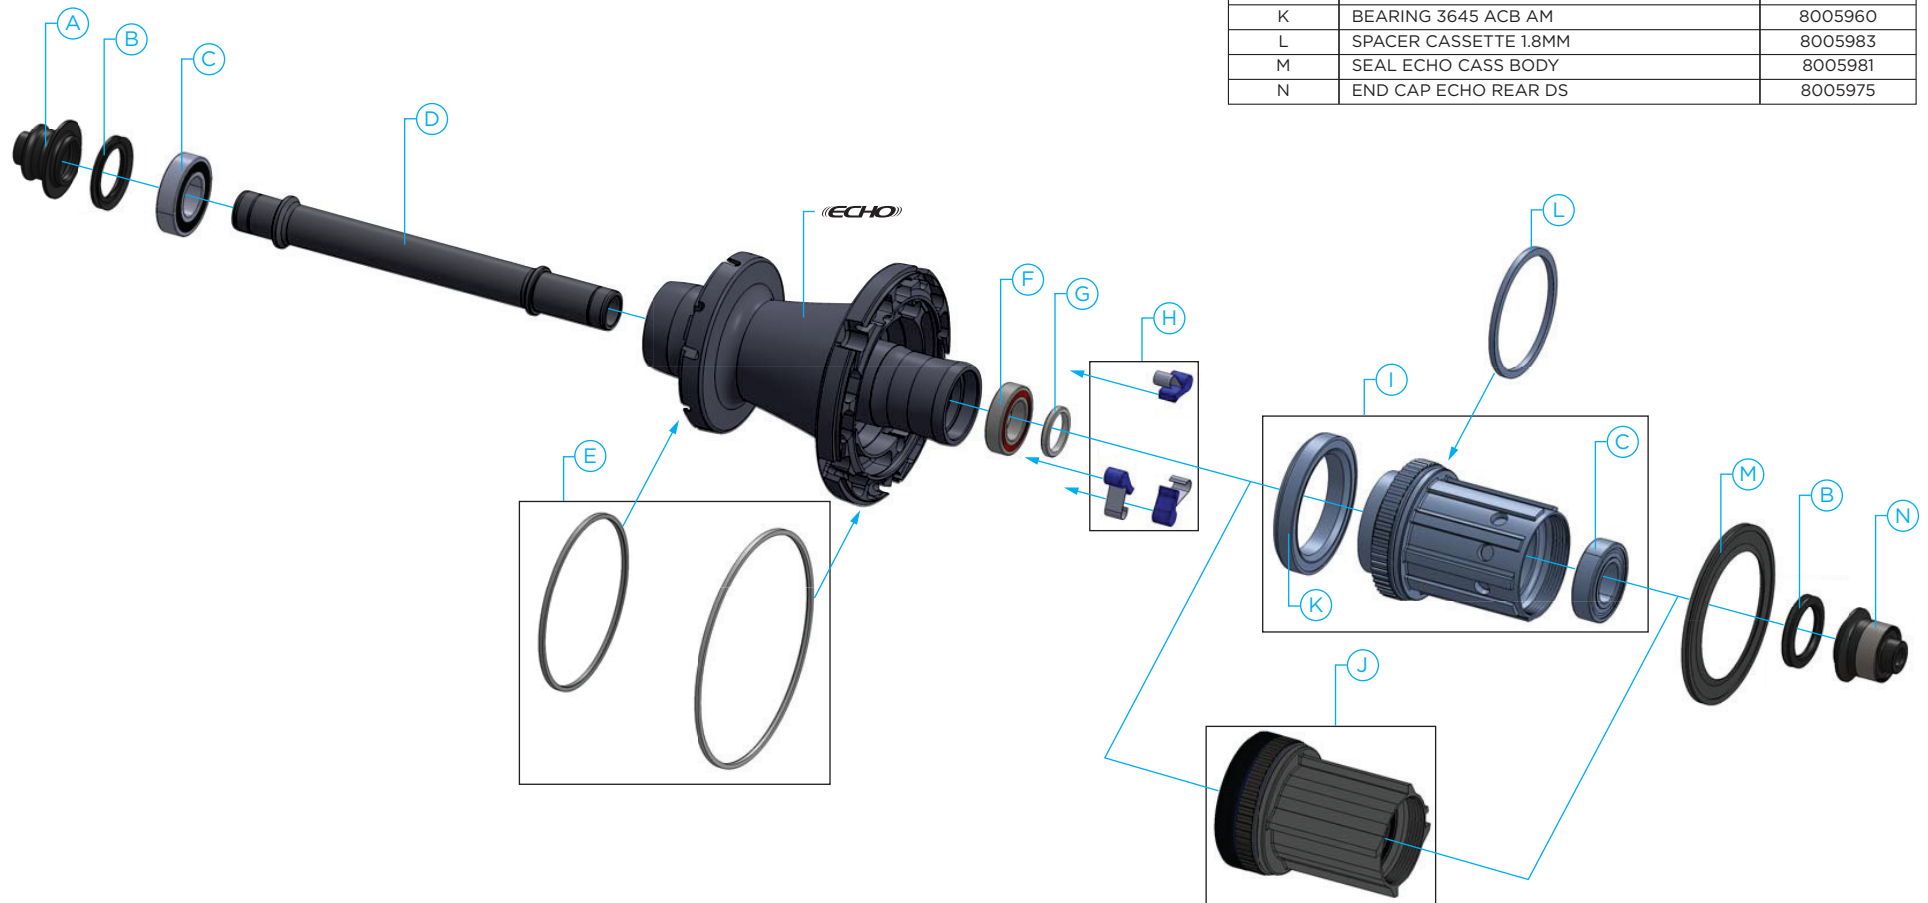

REAR HUB ECHO

HUB CODE	WHEELS
ECHO	EA90 SL, EA90 SLX, EC90 Aero

LOCATION	DESCRIPTION	PART #
A	END CAP ECHO REAR NDS	8005974
B	SEAL ECHO REAR END CAP PAIR	7046620
C	BEARING 6901 CO AM	8005962
D	AXLE ECHO REAR QR	8005958
E	SPOKE RETAINING RING SET ECHO REAR	8005986
F	BEARING 7801 ACB AM	8005964
G	SPACER ECHO AXLE DS 2MM	8005984
H	PAWL / SPRING KIT ECHO	8005976
I	CASS BODY ECHO SHI 11	8005967
J	CASS BODY ECHO CPY 11	8005966
K	BEARING 3645 ACB AM	8005960
L	SPACER CASSETTE 1.8MM	8005983
M	SEAL ECHO CASS BODY	8005981
N	END CAP ECHO REAR DS	8005975

KIT NAME	KIT#
ECHO FRONT & REAR BEARING INSTALLATION TOOL KIT	8004016