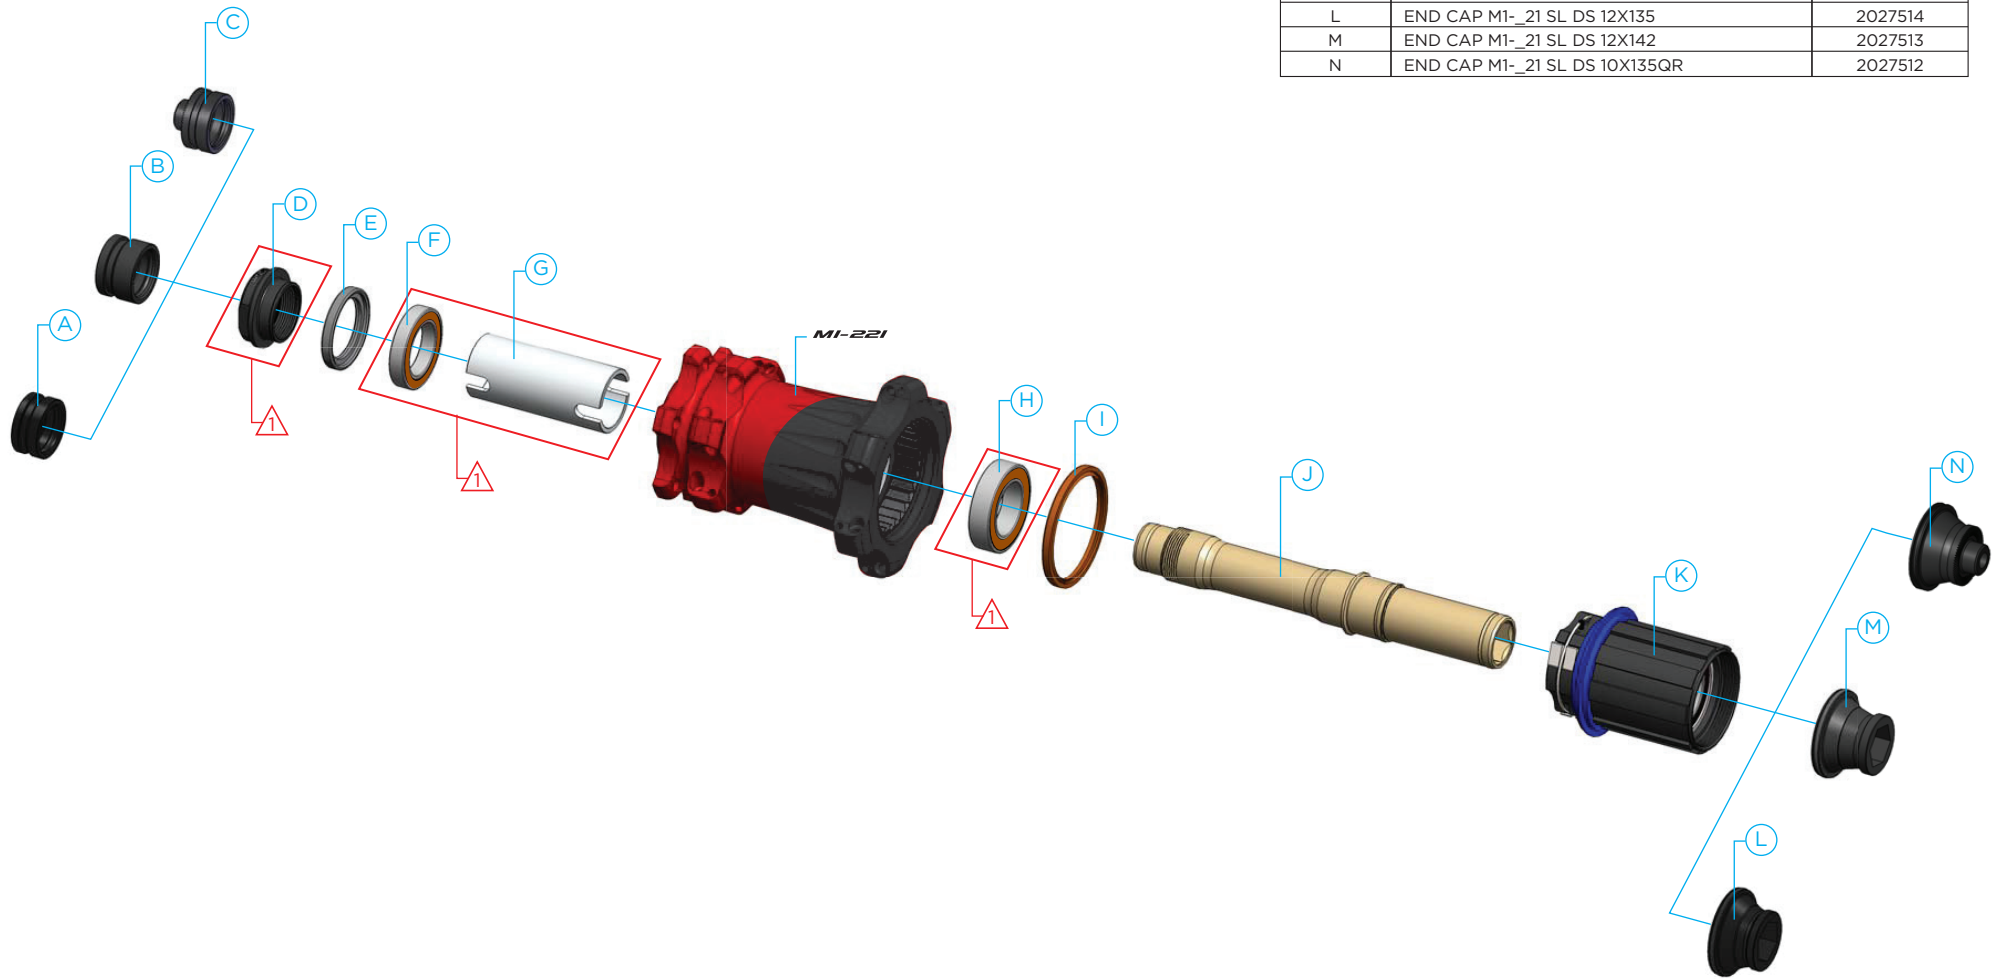

REAR HUB M1-221

HUB CODE	WHEELS
M1 - 221	EC90 XC, EA90 XC, EA90 XD, EC70 MTN

LOCATION	DESCRIPTION	PART#
A	END CAP M1-_21 NDS 12X135	2027511
B	END CAP M1-_21 NDS 12X142	2027510
C	END CAP M1-_21 SL NDS 10X135QR	2027509
D	BEARING Lock Nut M1	INCLUDED IN KIT 1
E	SEAL 6803 BEARING LOCATION	2031853
F	BEARING 6803 MTN CO BROWN	8004014
G	BEARING SPACER MTN M1	INCLUDED IN KIT 1
H	BEARING 17287 MTN CO BROWN	8004013
I	SEAL CASSETTE BODY (RED)	2014361
J	AXLE M1-_21 12X142/135	2031758
K	CASSETTE BODY M1 SL	2031775
L	END CAP M1-_21 SL DS 12X135	2027514
M	END CAP M1-_21 SL DS 12X142	2027513
N	END CAP M1-_21 SL DS 10X135QR	2027512

	KIT NAME	KIT#	PARTS INCLUDED
⚠	M1 BEARING SPACER / BEARING KIT	8004010	D, F, G, H
	M1 REAR BEARING INSTALLATION TOOL KIT	8004015	