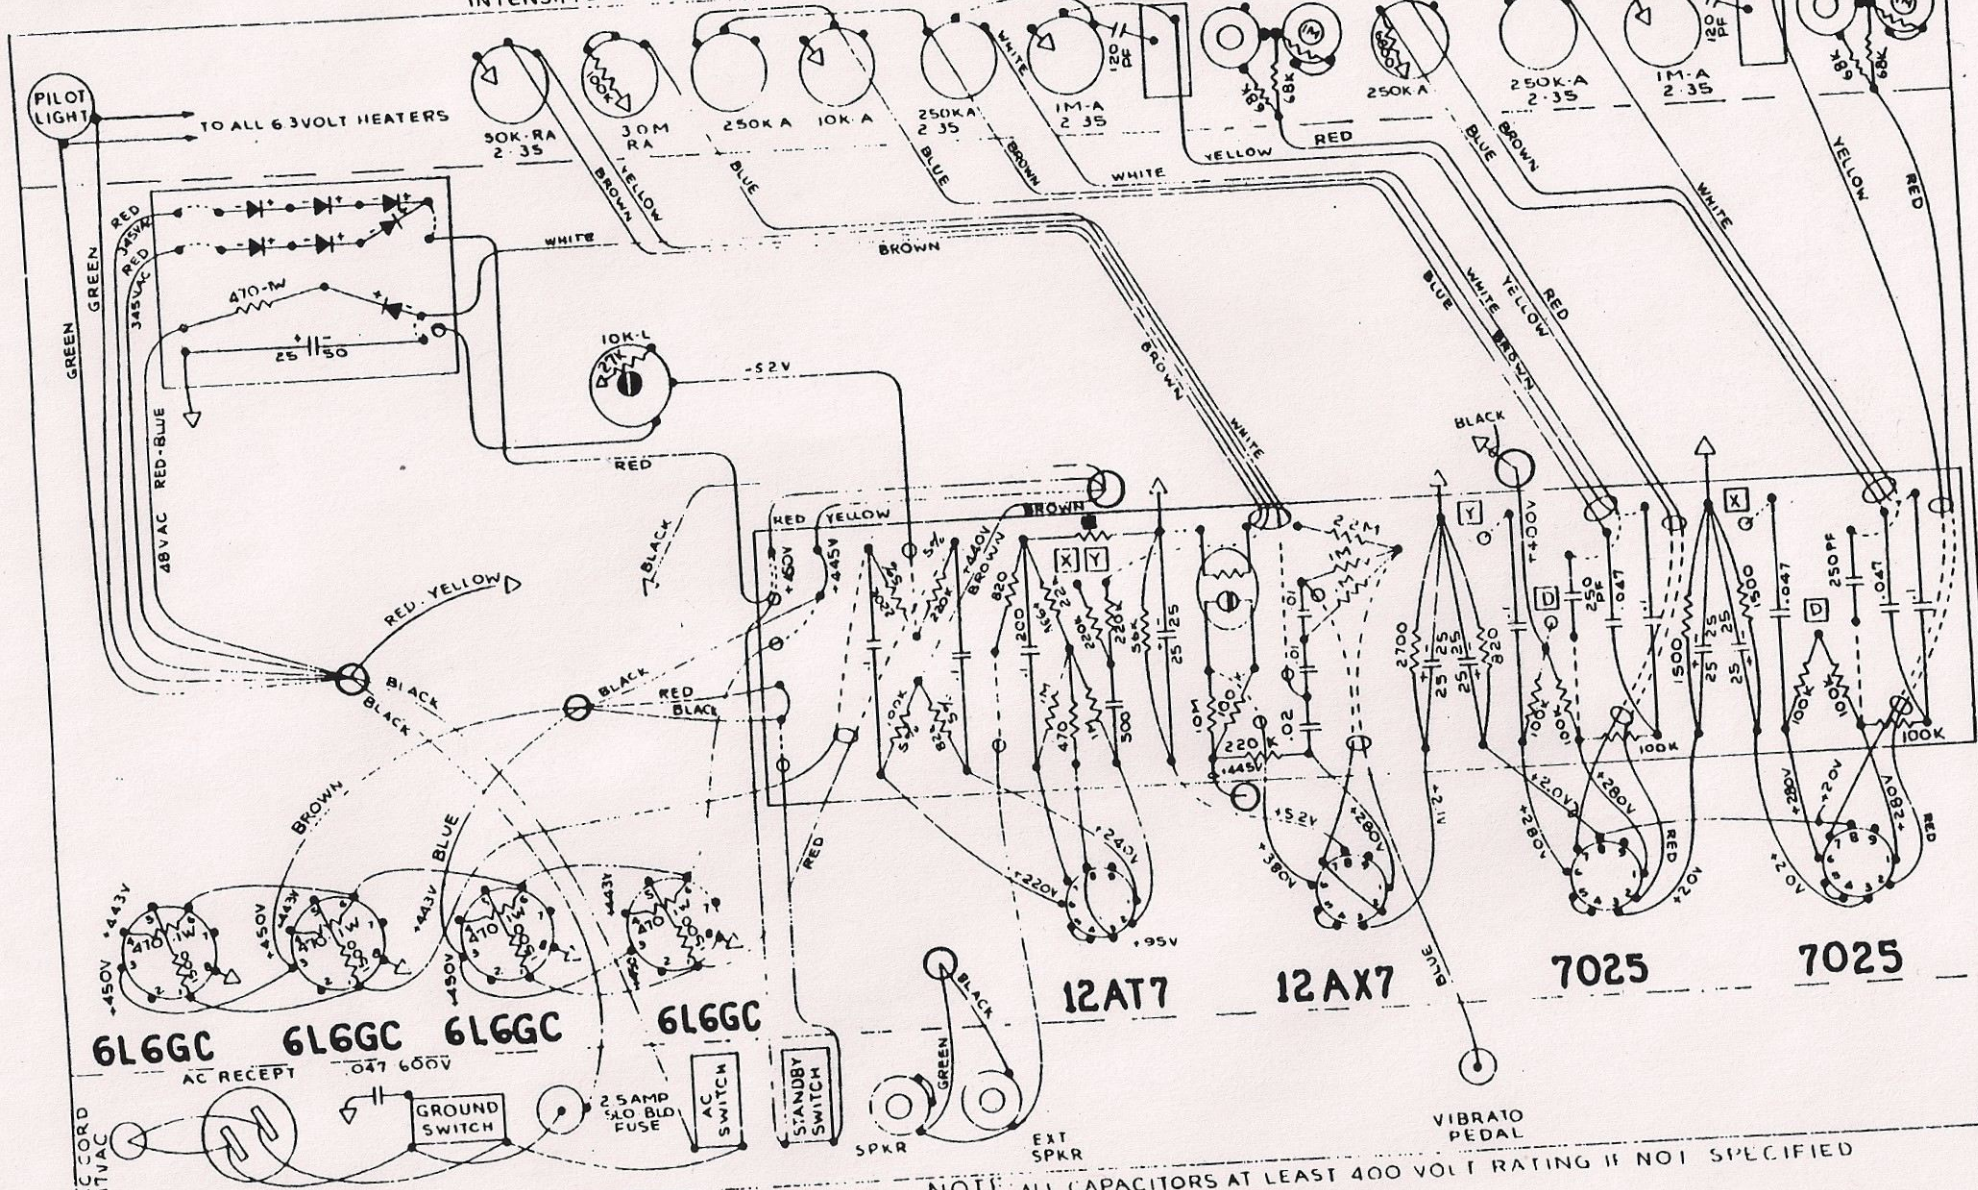

# FENDER "SHOWMAN-AMP AA763" LAYOUT MODEL

NOTICE  
VOLTAGES READ TO GROUND WITH ELECTRONIC  
VOLTMETER VALUES SHOWN +OR -20%  
A-FD VIBRATO BASS TREBLE VOLUME NORMAL  
BRIGHT 2 1

NOTE: ALL RESISTORS 1/2 WATT 10% TOLERANCE IF NOT SPECIFIED  
NOTE: ALL CAPACITORS AT LEAST 400 VOLT RATING IF NOT SPECIFIED  
FENDER ELECTRIC INSTRUMENT COMPANY  
FULLERTON, CALIFORNIA