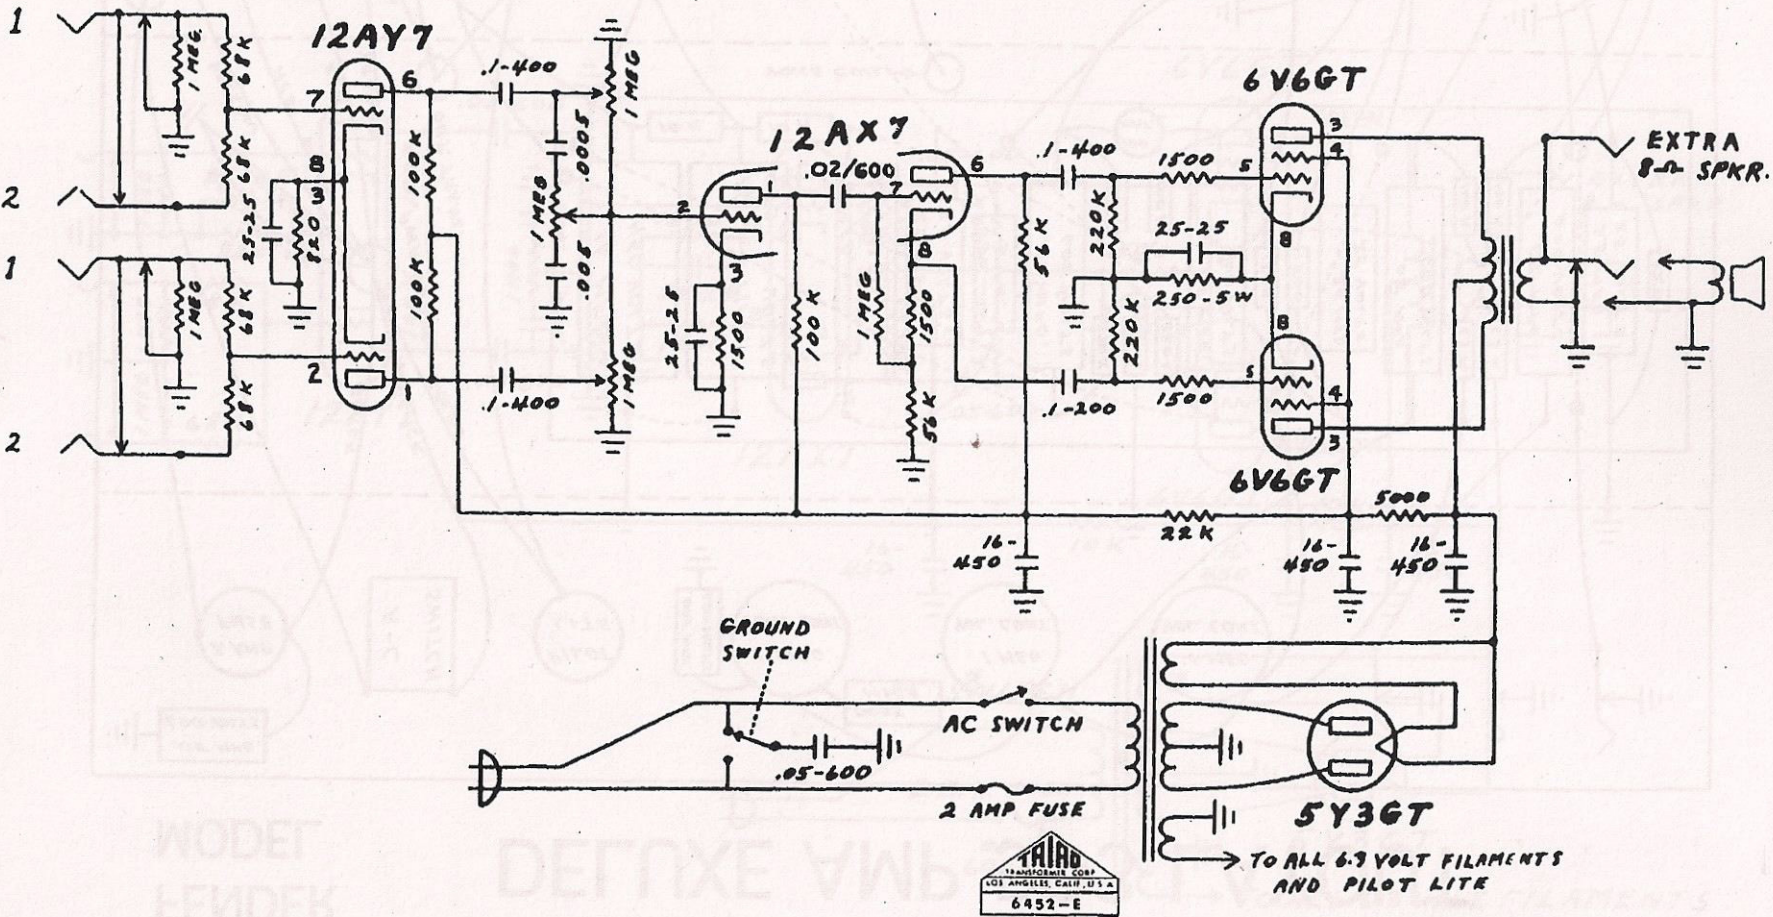

# DELUXE AMP 5E3 SCHEMATIC

TO ALL 6.3 VOLT FILAMENTS AND PILOT LITE