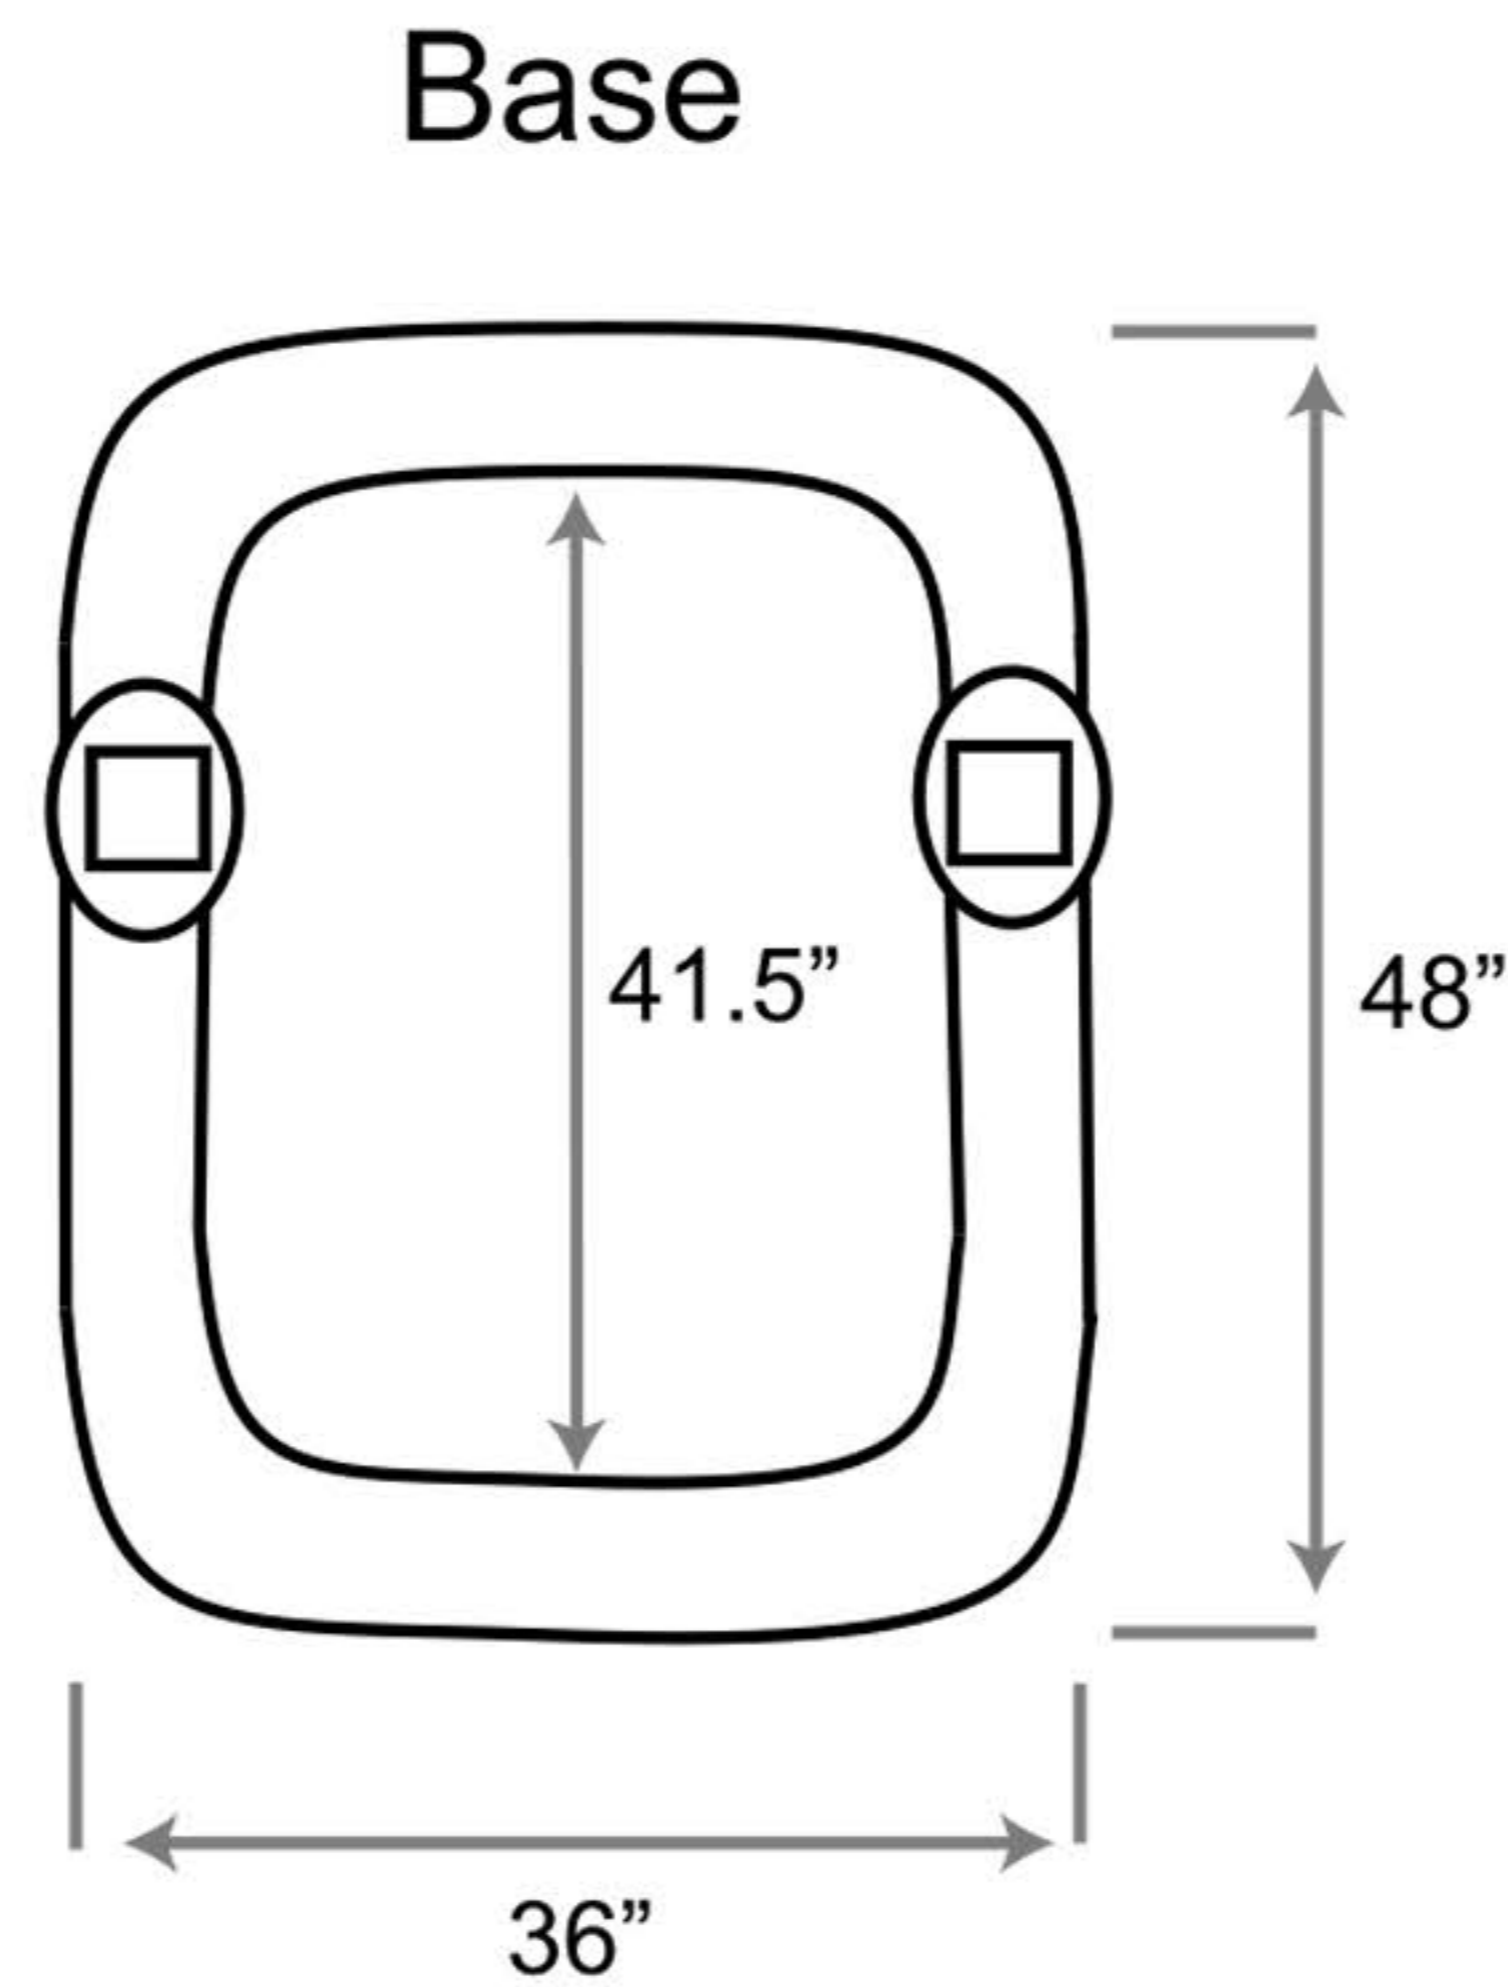

SentinelTM Type III Barricade

Boards and Hardware for the Sentinel are sold separately.

Specs

Composition	High Density Polyethylene
Available Board Sizes	1" x 8" x 4' 1" x 8" x 6'
Reflective Sheeting	Available in all grades - in left, right, or chevron stripes