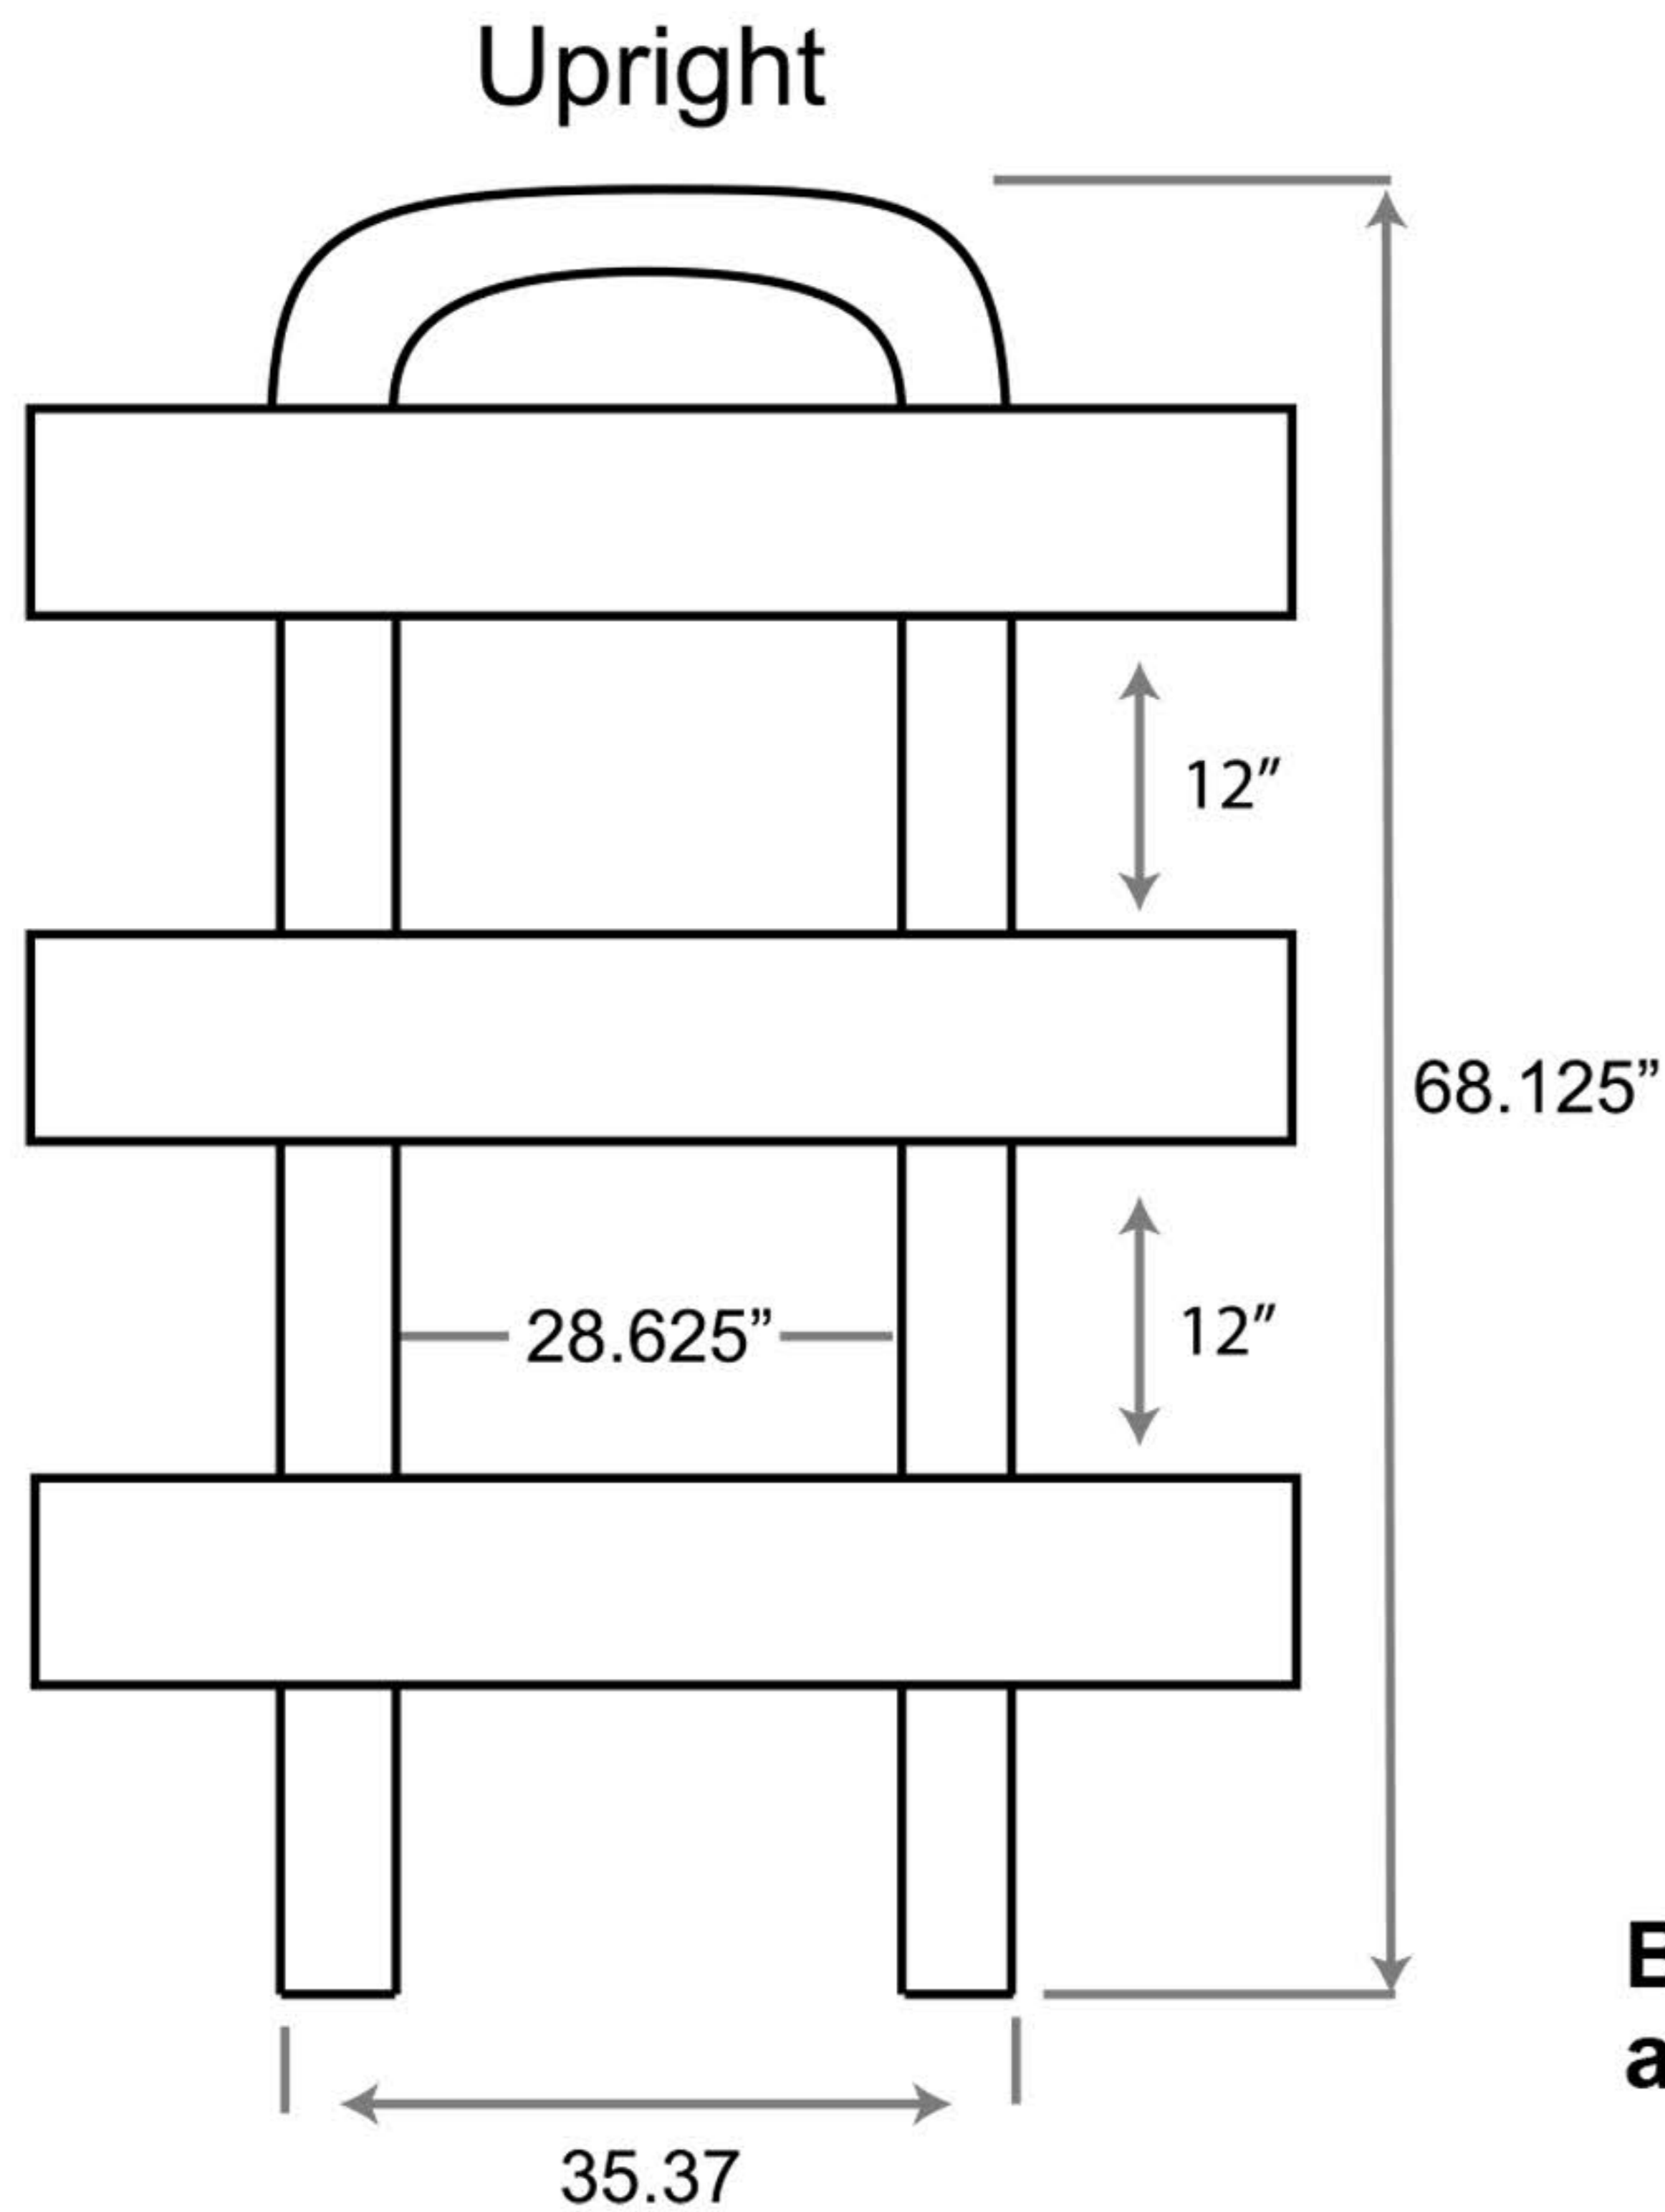

SentinelTM Type III Barricade

Boards and Hardware for the Sentinel are sold separately.

Specs

Composition	High Density Polyethylene
Available Board Sizes	1" x 8" x 4' 1" x 8" x 6'
Reflective Sheeting	Available in all grades - in left, right, or chevron stripes