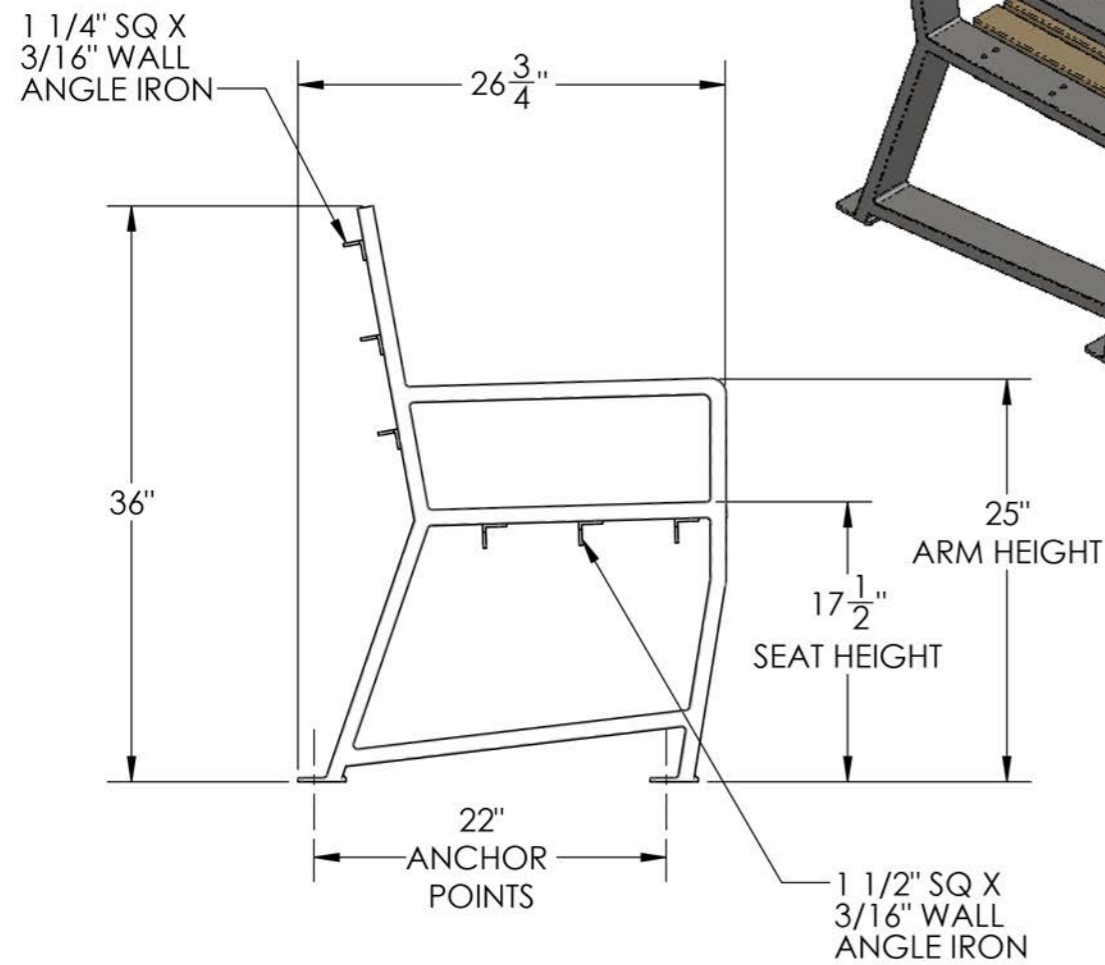

PRODUCT SPECIFICATIONS

FRAME

- **Material:** 3"x1" Steel tube
- **Finish:** Electro static powder coating
- **Color:** Black, White, Green, Tan, Dk. Brown, Dk. Green, Bronze and Blue.

PLASTIC RAILS

- **Material:** Polystyrene
- **Number of Rails:** 44
- **Finish:** Cedar or Redwood

WOOD RAILS

- **Material:** IPE
- **Number of Rails:** 44
- **Finish:** Standard

HARDWARE

- **Carriage Bolts:** 5/16"x1-1/2" lg Stainless Steel (24)
- **Nuts:** 5/16" Stainless Steel (24)

BOLT DOWN DETAIL

Riverstone benches are equipped for permanent attachment. Surface mount hardware not included.