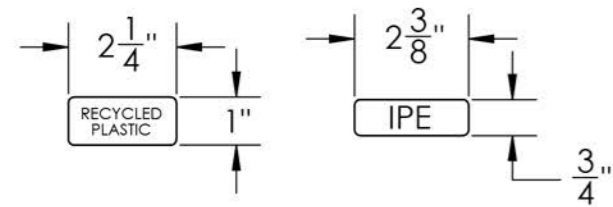

PRODUCT SPECIFICATIONS

FRAME

- **Material:** 3"x1" Steel tube
- **Finish:** Electro static powder coating
- **Color:** Black, White, Green, Tan, Dk. Brown, Dk. Green, Bronze and Blue.

PLASTIC RAILS

- **Material:** Polystyrene
- **Number of Rails:** 44
- **Finish:** Cedar or Redwood

WOOD RAILS

- **Material:** IPE
- **Number of Rails:** 44
- **Finish:** Standard

HARDWARE

- **Carriage Bolts:** 5/16"x1-1/2" lg Stainless Steel (24)
- **Nuts:** 5/16" Stainless Steel (24)

BOLT DOWN DETAIL

Riverstone benches are equipped for permanent attachment. Surface mount hardware not included.