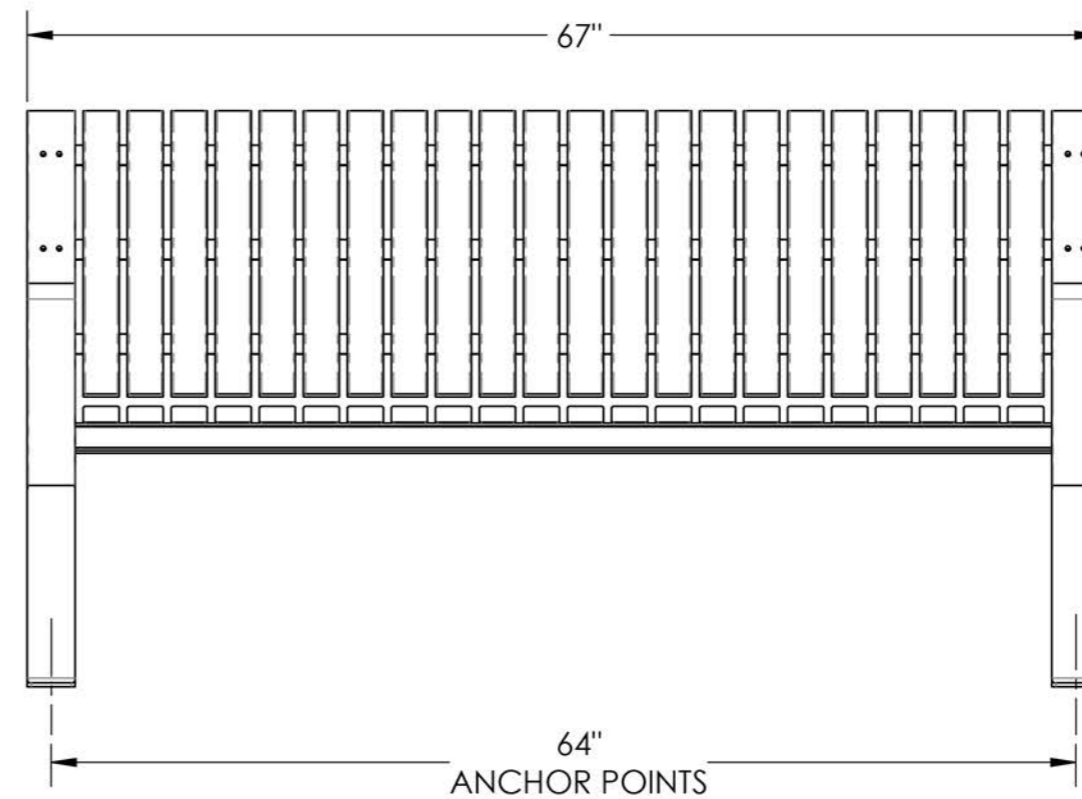

PRODUCT SPECIFICATIONS

FRAME

- **Material:** 3"x1" Steel tube
- **Finish:** Electro static powder coating
- **Color:** Black, White, Green, Tan, Dk. Brown, Dk. Green, Bronze and Blue.

PLASTIC RAILS

- **Material:** Polystyrene
- **Number of Rails:** 44
- **Finish:** Cedar or Redwood

WOOD RAILS

- **Material:** IPE
- **Number of Rails:** 44
- **Finish:** Standard

HARDWARE

- **Carriage Bolts:** 5/16"x1-1/2" lg Stainless Steel (24)
- **Nuts:** 5/16" Stainless Steel (24)

BOLT DOWN DETAIL

Riverstone benches are equipped for permanent attachment. Surface mount hardware not included.