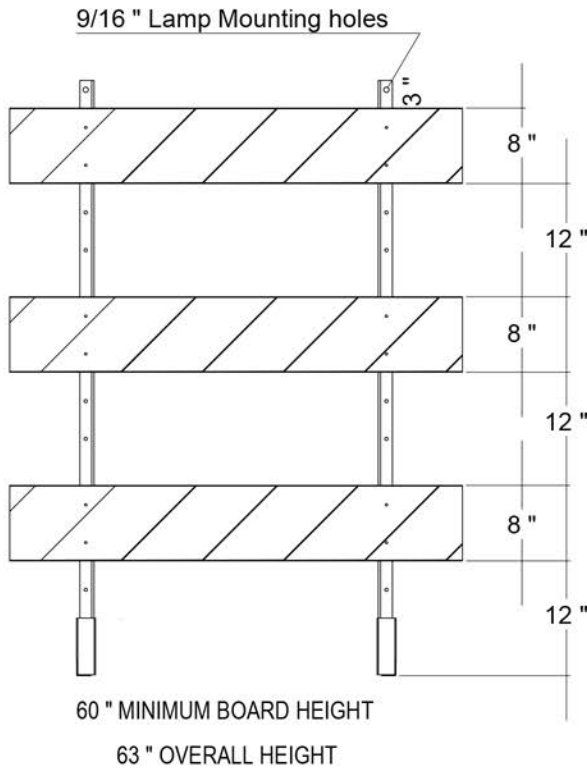

TYPE III BARRICADES

HOLES

Power Post
- 5/16" dia., 9/16" dia. for lamp

Steel Square Tube
- 7/16" dia., 9/16" dia. for lamp

Angle Iron Holes
- 11/32" dia. 9/16" dia. for lamp

Specs

Power Post	63"L x 1.75"W 3.25 lbs.
Steel Square Tube Upright	63"L x 1.75"W 9 lbs., 14 gauge galvanized
Steel Square Tube Feet	60"L x 1.75"W 6"H riser 9 lbs., 14 gauge galvanized
Angle Iron Upright	63"L x 1.5"W 7 lbs., 10 gauge galvanized
Angle Iron Feet	60"L x 1.5"W 6"H riser 7 lbs., 10 gauge galvanized
Volcano Rubber Base	30.25"L x 14"W recycled rubber 4.63"H steel base plate 43.25 lbs.
Plastic Boards	High Density Polyethylene
Available Board Sizes	1" x 8" x 4' 1" x 8" x 6' 1" x 8" x 8' 1" x 8" x 10' 1" x 8" x 12'
Reflective Sheeting	Available in all grades - in left, right, or chevron stripes - on one or both sides of boards

Power Post™

Durable plastic square tube

Plastic Boards

High density polyethylene material
resists fading, chipping, or splintering

Angle Iron Uprights & Feet

Steel Square Tube Uprights & Feet