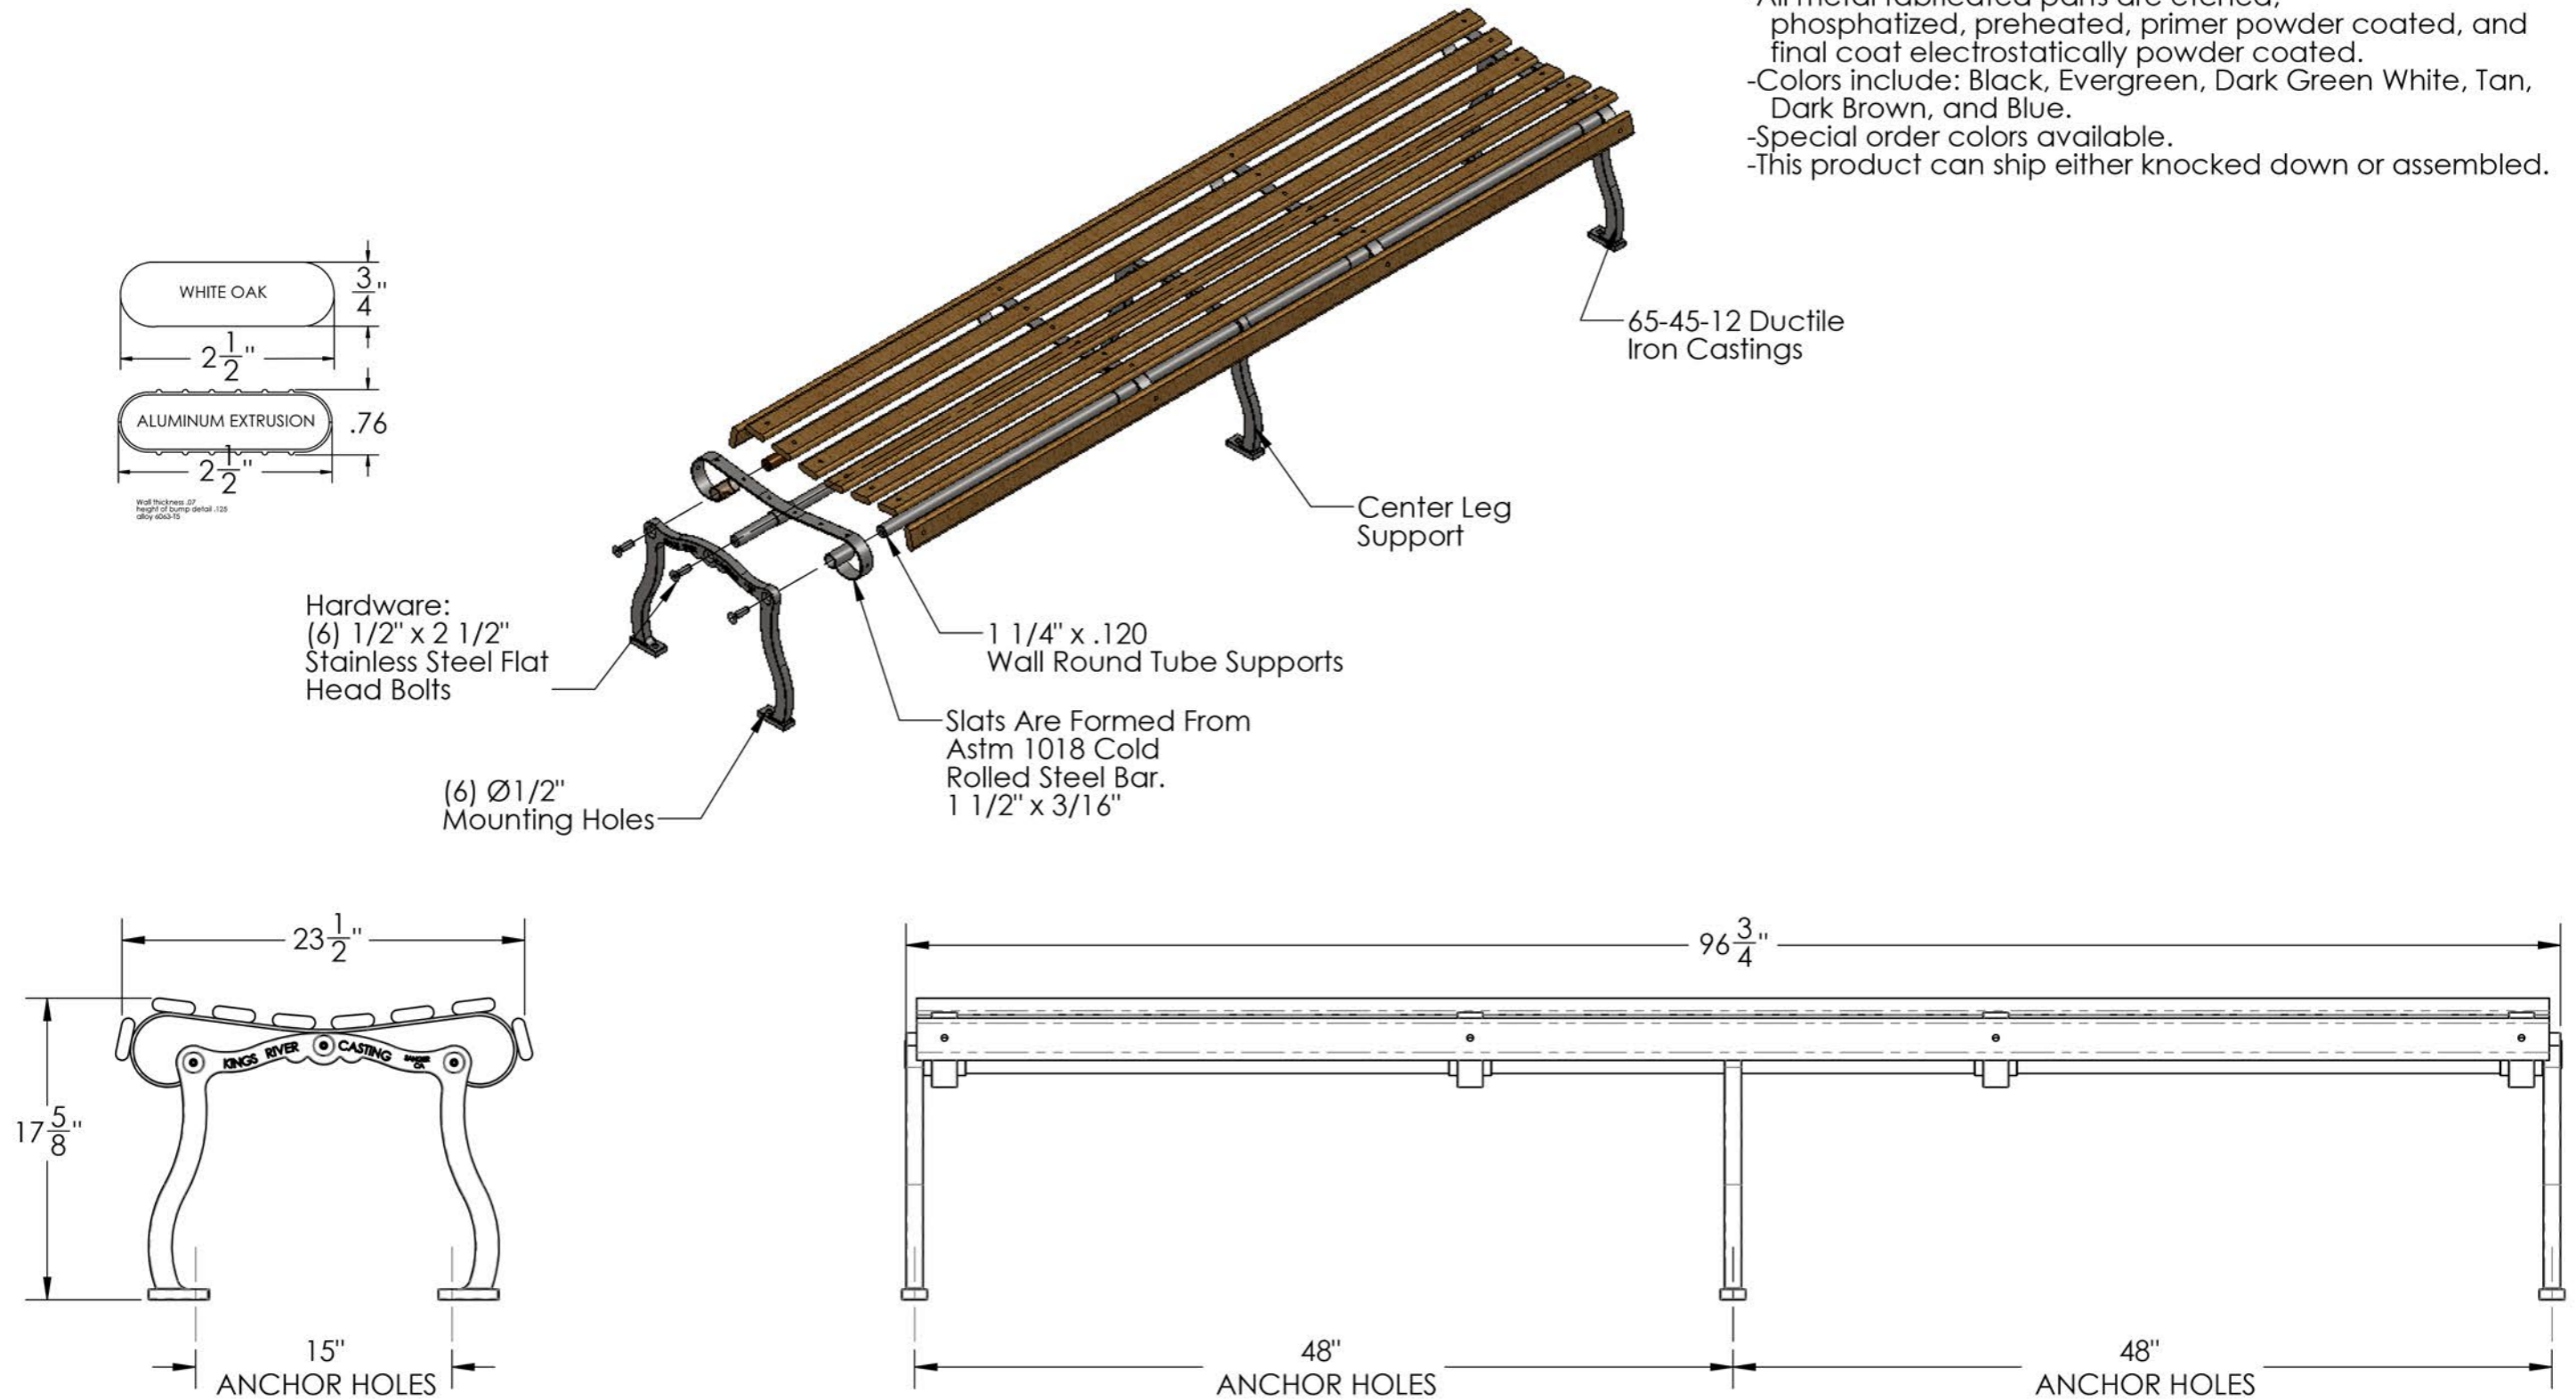

PRODUCT SPECIFICATIONS

- All metal fabricated parts are etched, phosphatized, preheated, primer powder coated, and final coat electrostatically powder coated.
- Colors include: Black, Evergreen, Dark Green White, Tan, Dark Brown, and Blue.
- Special order colors available.
- This product can ship either knocked down or assembled.

NOTE:

It is not recommended to locate anchor bolts until the bench is in place. Anchor bolts not included.