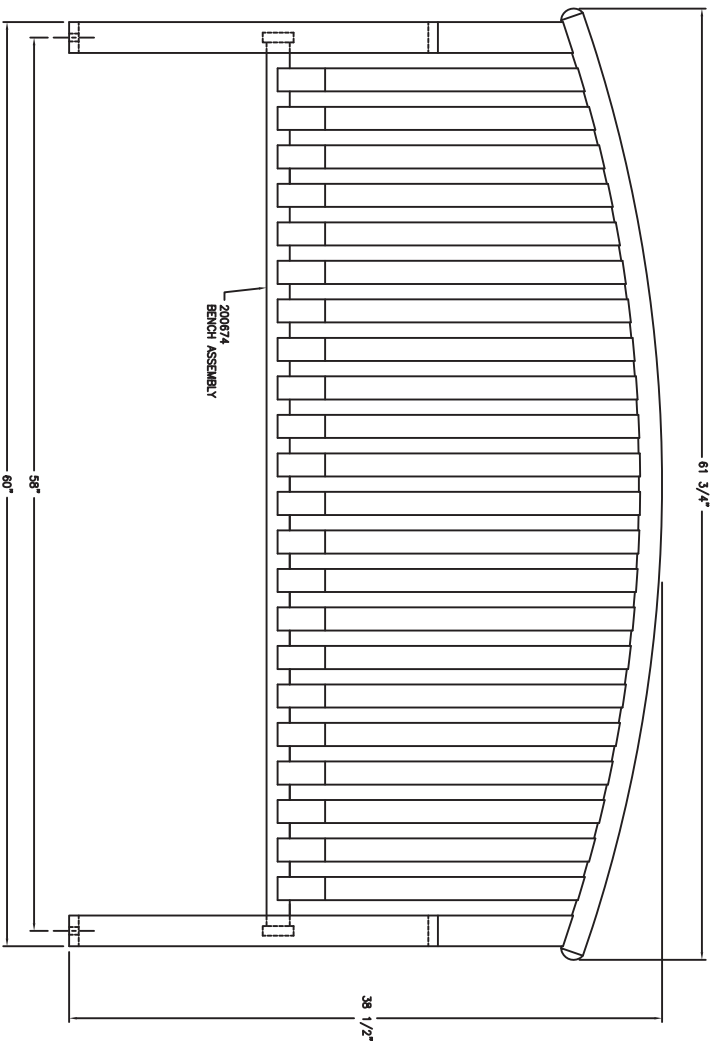

MANUFACTURED BY:
CW CROWD CONTROL
 WAREHOUSE

REV	DESCRIPTION	NAME	DATE	DRAWN BY	TITLE	MATERIAL
1				M. JOHNSON	5" ARCHED BACK BENCH	STEEL
				DATE	6/22/11	
				SCALE	1/4" = 1"	
				DRG. NO.	MP2007	