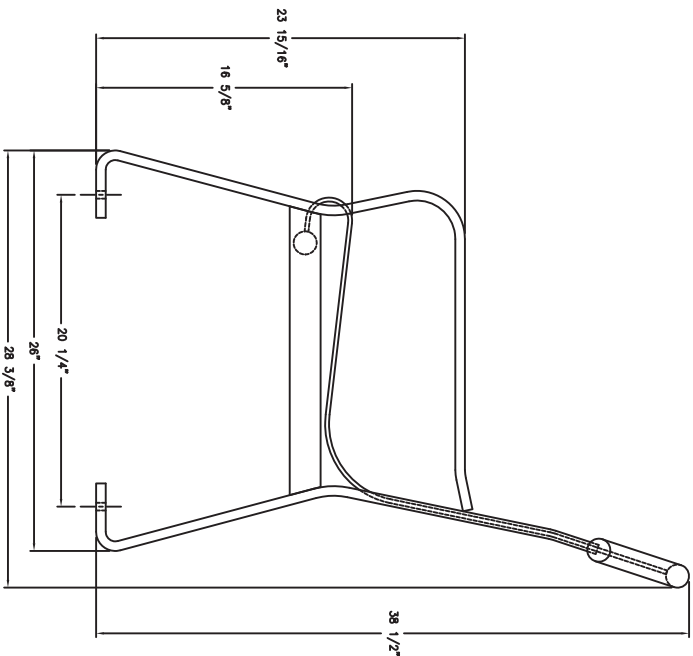

MANUFACTURED BY:
CW CROWD CONTROL
 WAREHOUSE

REV	DESCRIPTION	NAME	DATE	DRAWN BY	TITLE	MATERIAL
1				M. JOHNSON	5" ARCHED BACK BENCH	STEEL
				DATE	6/22/11	
				SCALE	1/4" = 1"	
				DRG. NO.	MP2007	