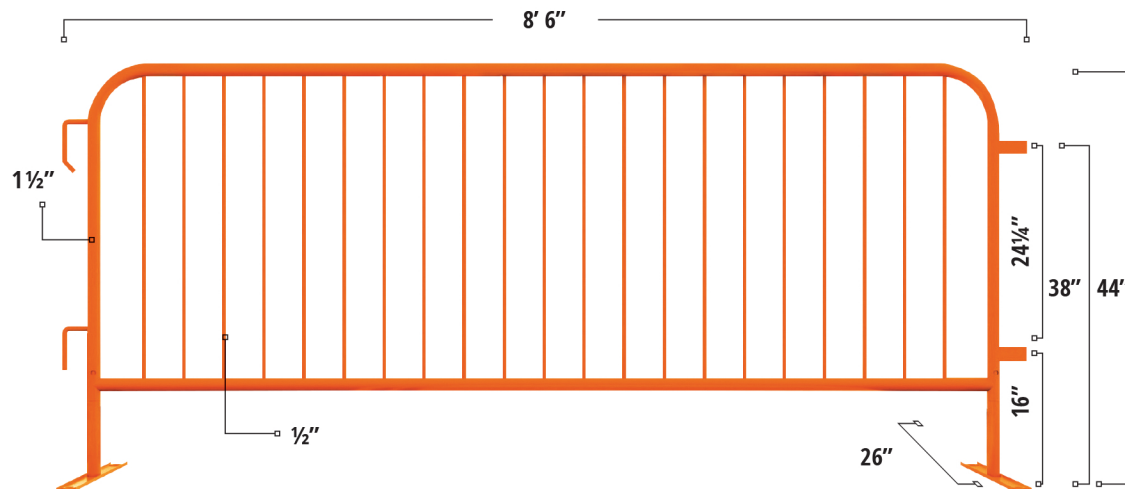

**ANGRY BULL
BARRICADES**

AngryCade HDX8.5

Heavy Duty Galvanized Steel Barricade

Specification Details

Barricade Style Fixed Length	Barricade Type Interlocking	Height 44"	Length 8' 6"	Width 26 3/4" (Bridge Feet) / 26" (Flat Feet)
Outer Tube Diameter 1 1/2"	Inner Tube Diameter 1/2"	Weight 44 pounds	Construction/Material Hot Dipped Galvanized Steel	Feet Style Flat & Bridge

FLAT FOOT OPTION
2X, BOTH ENDS

**ANGRY BULL
BARRICADES**

AngryCade HDX8.5 Color

Powder Coated Heavy Duty Steel Barricade

Specification Details

Barricade Style Fixed Length	Barricade Type Interlocking	Height 44"	Length 8' 6"	Width 26"
Outer Tube Diameter 1 1/2"	Inner Tube Diameter 1/2"	Weight 44 pounds	Construction/Material Powder-Coated Steel	Feet Style Flat