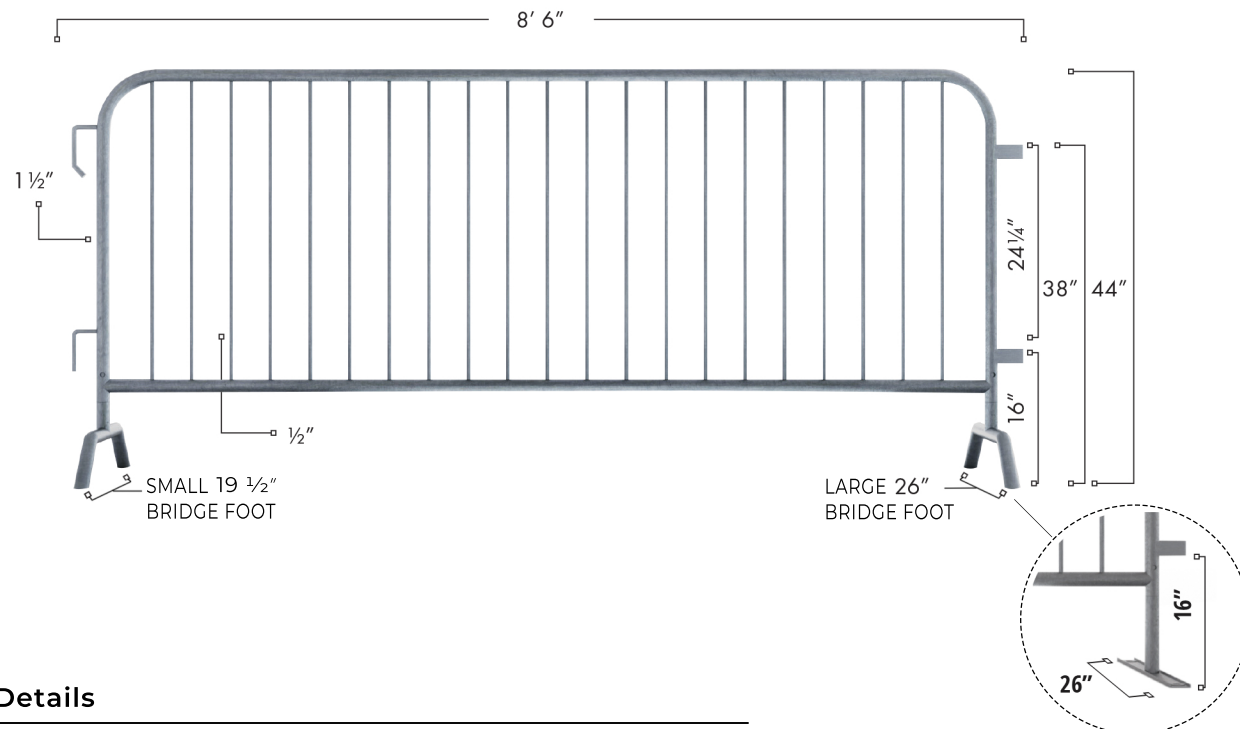

**ANGRY BULL
BARRICADES**

AngryCade HDX8.5

Heavy Duty Galvanized Steel Barricade

Specification Details

Barricade Style Fixed Length	Barricade Type Interlocking	Height 44"	Length 8' 6"	Width 26 3/4" (Bridge Feet) / 26" (Flat Feet)
Outer Tube Diameter 1 1/2"	Inner Tube Diameter 1/2"	Weight 44 pounds	Construction/Material Hot Dipped Galvanized Steel	Feet Style Flat & Bridge

FLAT FOOT OPTION
2X, BOTH ENDS

**ANGRY BULL
BARRICADES**

AngryCade HDX8.5 Color

Powder Coated Heavy Duty Steel Barricade

Specification Details

Barricade Style Fixed Length	Barricade Type Interlocking	Height 44"	Length 8' 6"	Width 26"
Outer Tube Diameter 1 1/2"	Inner Tube Diameter 1/2"	Weight 44 pounds	Construction/Material Powder-Coated Steel	Feet Style Flat