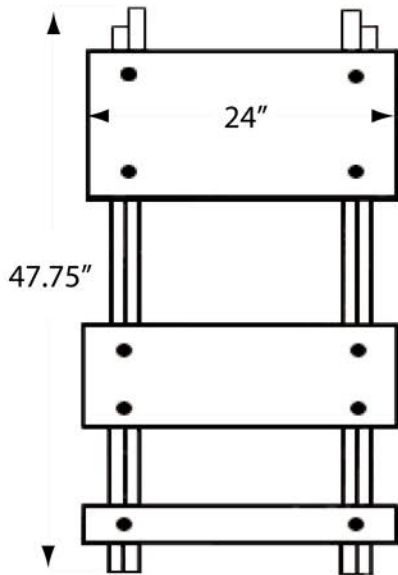

FIBERCADE®

TYPE I & TYPE II BARRICADE

Specs

Composition	High Density Polyethylene
Dimensions	43.3"H x 24"W x 3"D
Colors	White
Weight	16 lbs.
Reflective Sheeting	Available in all grades in white and orange

Front View

Side View

Holes are predrilled in the boards and legs for easy assembly when you purchase component parts

Purchase assembled with your choice of 12" x 24" top panel and 12" x 24" or 8" x 24" bottom panel, with or without sheeting