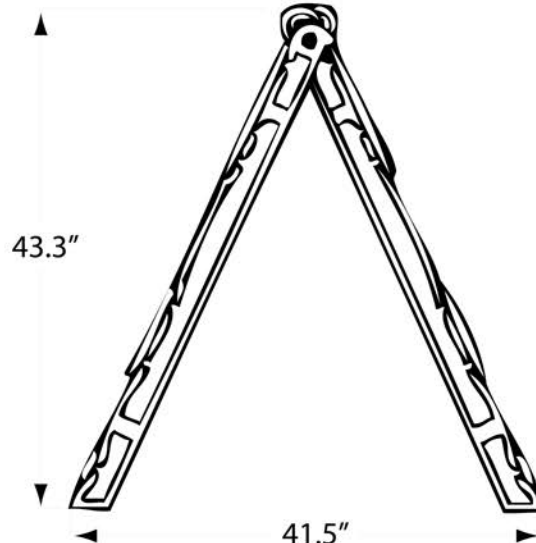

FIBERCADE®

TYPE I & TYPE II BARRICADE

Specs

Composition	High Density Polyethylene
Dimensions	43.3"H x 24"W x 3"D
Colors	White
Weight	16 lbs.
Reflective Sheeting	Available in all grades in white and orange

Front View

Side View

Holes are predrilled in the boards and legs for easy assembly when you purchase component parts

Purchase assembled with your choice of 12" x 24" top panel and 12" x 24" or 8" x 24" bottom panel, with or without sheeting