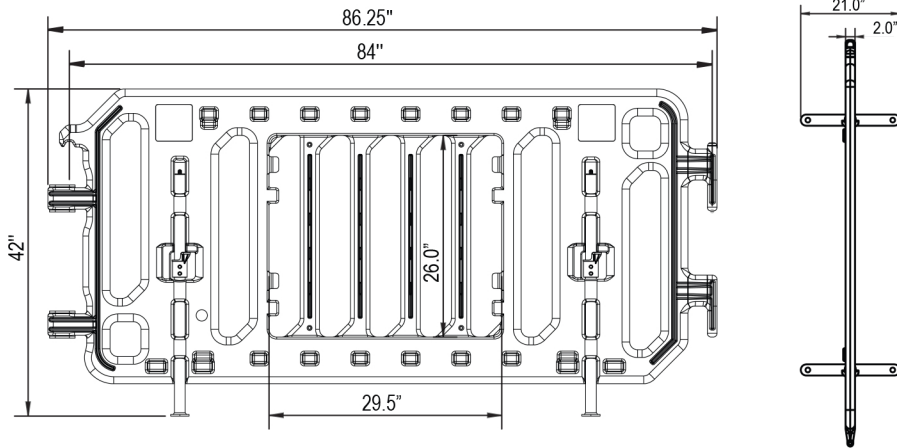

CROWDCADE™ DELUXE

Specs: Crowdcade™ Deluxe

Composition	Polyethylene
Weight	35 lbs. with feet Feet weigh 5 lbs. ea.
Length	86.25"
Height	42"
Connected length	7'
Sign Insert Size	29.5" W x 26" H 4 mm (3/16" thick) corrugated plastic sign material recommended
Colors	Orange & White

To lock feet, rotate foot and push down on top of barricade.
To release lock, stand on foot and pull up barricade.

connected

connected locked

feet rotate and lock for stacking

Crowd Control Warehouse
(855) 990-8632
sales@crowdcontrolwarehouse.com