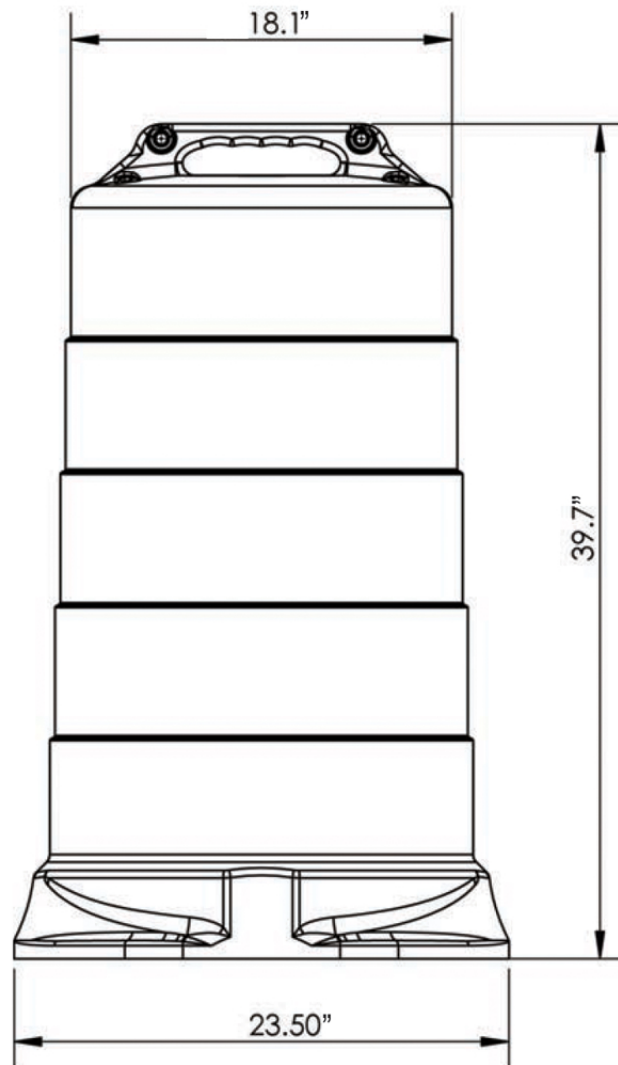

Commander Traffic Barrel with Reflective Tape and Tire Ring Base Option

**Traffic Barrel:
8 lbs**

**Weighted Tire Ring:
24 lbs**

(888) 544-7039

sales@crowdcontrolwarehouse.com

Commander Traffic Barrel with Reflective Tape and Tire Ring Base Option