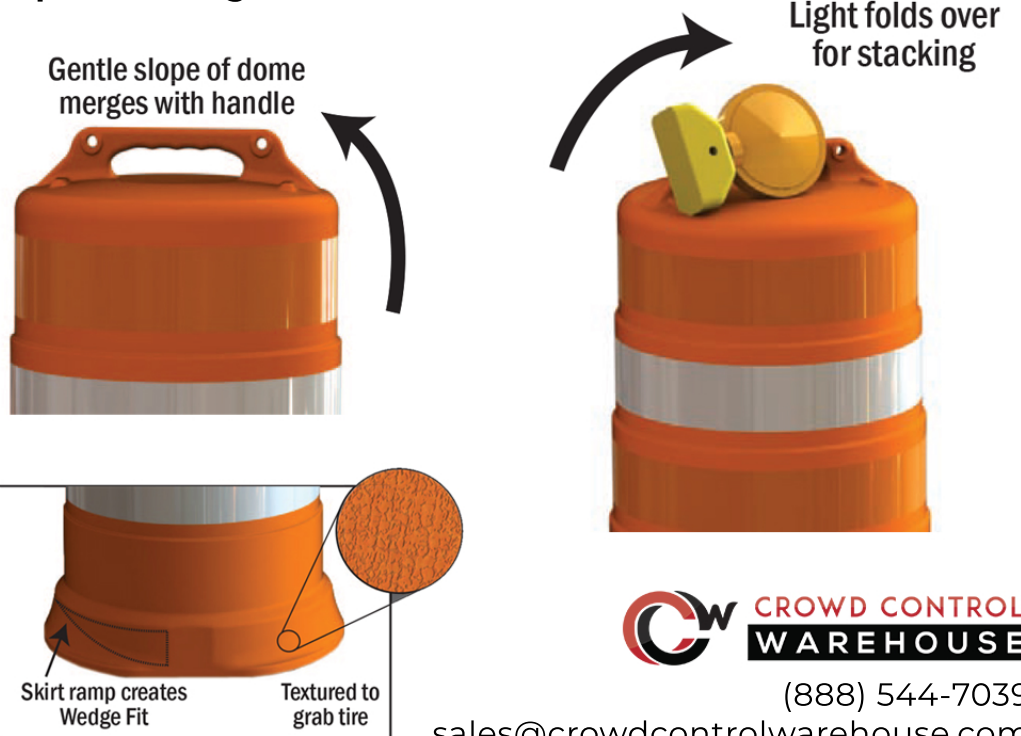

Commander Traffic Barrel with Reflective Tape and Tire Ring Base Option

**Traffic Barrel:
8 lbs**

**Weighted Tire Ring:
24 lbs**

(888) 544-7039

sales@crowdcontrolwarehouse.com

Commander Traffic Barrel with Reflective Tape and Tire Ring Base Option

Barrel Reflective Tape Options:

Our barrels come with multiple reflective tape options.

	Tape Type	Nighttime Visibility
	No Tape	NA
	Engineer Grade	500 ft
	High Intensity Prismatic	1000 ft
	Diamond Grade	1500 ft

MUTCD COMPLIANT, NCHRP Crash Test Rating 350

Our channelizing barrels are tested and assured to meet or exceed standards set by the Federal Highway Administration. These barrels meet and exceed MUTCD standards with a NCHRP crash test rating of 350.

(888) 544-7039

sales@crowdcontrolwarehouse.com

Commander Traffic Barrel with Reflective Tape and Tire Ring Base Option

Shipping Information

	Product	Pallet (48x48 in)	Palatalized Full Truckload	Non-Palatalized Full Truckload
	Barrel Only	44 units	1,144 units	1,392 units
	Barrel with Tire Ring	2 pallet min: 44 barrels on one pallet, up to 5 tire ring bundles (150 rings) on the other.	704 units	768 units
	Tire Ring Only	One bundle is 30 units, 5 bundles is spread over 1 pallet space	1650 units (55 bundles)	NA - not typically sold without pallets