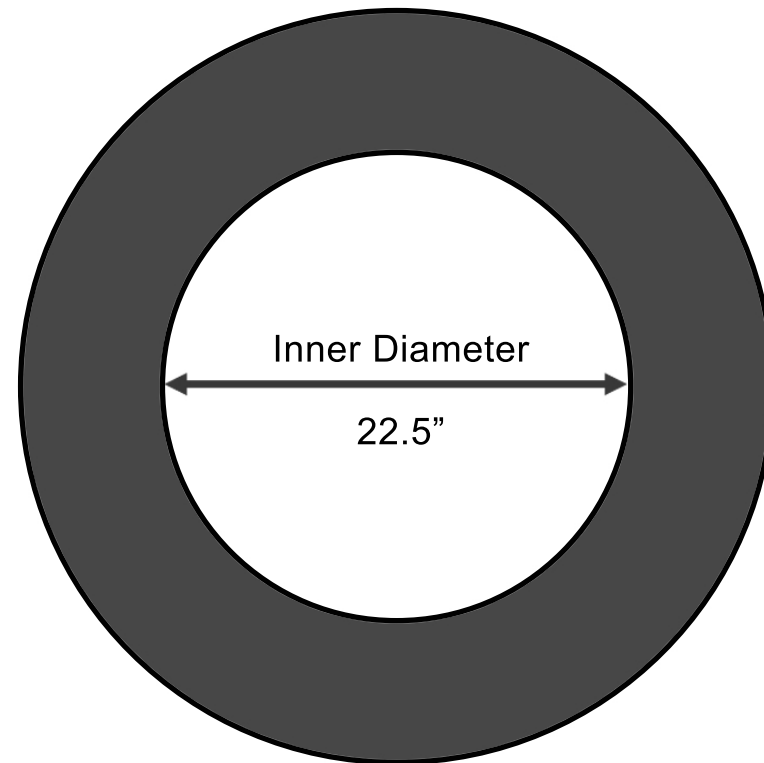

Commander Traffic Barrel with Reflective Tape and Tire Ring Base Option

**Traffic Barrel:
8 lbs**

**Weighted Tire Ring:
24 lbs**

(888) 544-7039

sales@crowdcontrolwarehouse.com

Commander Traffic Barrel with Reflective Tape and Tire Ring Base Option