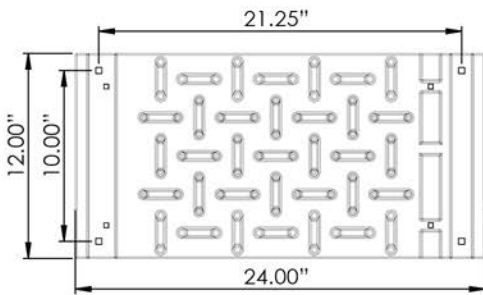

## TYPE I & TYPE II BARRICADE

Front View

Side View

24"W x 12"H Board

24"W x 8"H Board

24"W x 6"H Board

Leg hinge holes accept 1/2" light mounting bolt

Purchase barricades fully assembled or as component parts. Names can be stenciled on the boards for identification

Specs	
Dimensions	45"H x 24"W x 2 1/2"D
Leg Composition	Roll Formed Steel, Galvanized, white powder coated by special order
Leg Weight	2.2 lbs.
Leg Thickness	14 gauge - 1 1/4"
Board Composition	High Density Polyethylene
Board Sizes	12"H x 24"W - 2.2 lbs. 8"H x 24"W - 1.5 lbs. 6"H x 24"W - 1.1 lb.
Board Thickness	0.65" D
Board Color	White
Reflective Sheeting	Available in all grades in white and orange stripes