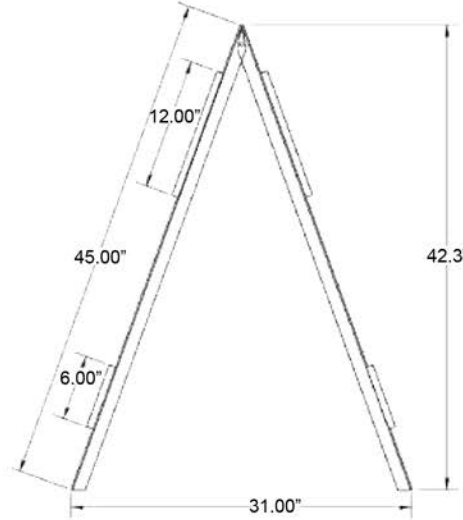

## TYPE I & TYPE II BARRICADE

Front View

Side View

24"W x 12"H Board

24"W x 8"H Board

24"W x 6"H Board

Leg hinge holes accept 1/2" light mounting bolt

Purchase barricades fully assembled or as component parts. Names can be stenciled on the boards for identification

Specs	
Dimensions	45"H x 24"W x 2 1/2"D
Leg Composition	Roll Formed Steel, Galvanized, white powder coated by special order
Leg Weight	2.2 lbs.
Leg Thickness	14 gauge - 1 1/4"
Board Composition	High Density Polyethylene
Board Sizes	12"H x 24"W - 2.2 lbs. 8"H x 24"W - 1.5 lbs. 6"H x 24"W - 1.1 lb.
Board Thickness	0.65" D
Board Color	White
Reflective Sheeting	Available in all grades in white and orange stripes