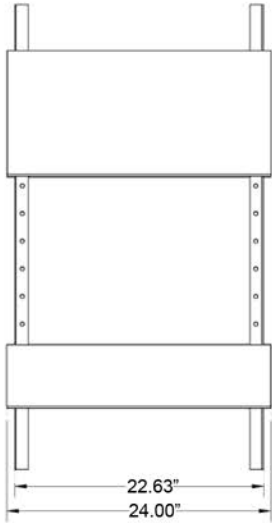

## TYPE I & TYPE II BARRICADE

Front View

Side View

24"W x 12"H Board

24"W x 8"H Board

24"W x 6"H Board

Leg hinge holes accept 1/2" light mounting bolt

Purchase barricades fully assembled or as component parts. Names can be stenciled on the boards for identification

Specs	
Dimensions	45"H x 24"W x 2 1/2"D
Leg Composition	Roll Formed Steel, Galvanized, white powder coated by special order
Leg Weight	2.2 lbs.
Leg Thickness	14 gauge - 1 1/4"
Board Composition	High Density Polyethylene
Board Sizes	12"H x 24"W - 2.2 lbs. 8"H x 24"W - 1.5 lbs. 6"H x 24"W - 1.1 lb.
Board Thickness	0.65" D
Board Color	White
Reflective Sheeting	Available in all grades in white and orange stripes