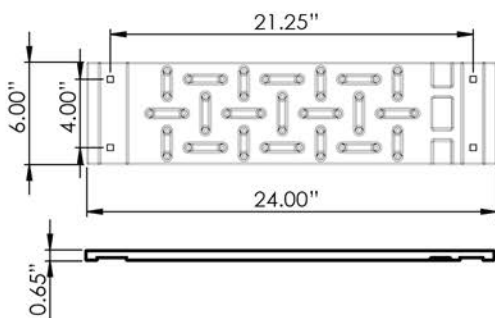

## TYPE I & TYPE II BARRICADE

Front View

Side View

24"W x 12"H Board

24"W x 8"H Board

24"W x 6"H Board

Leg hinge holes accept 1/2" light mounting bolt

Purchase barricades fully assembled or as component parts. Names can be stenciled on the boards for identification

Specs	
Dimensions	45"H x 24"W x 2 1/2"D
Leg Composition	Roll Formed Steel, Galvanized, white powder coated by special order
Leg Weight	2.2 lbs.
Leg Thickness	14 gauge - 1 1/4"
Board Composition	High Density Polyethylene
Board Sizes	12"H x 24"W - 2.2 lbs. 8"H x 24"W - 1.5 lbs. 6"H x 24"W - 1.1 lb.
Board Thickness	0.65" D
Board Color	White
Reflective Sheeting	Available in all grades in white and orange stripes