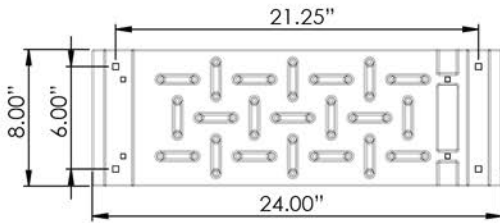

## TYPE I & TYPE II BARRICADE

Front View

Side View

24"W x 12"H Board

24"W x 8"H Board

24"W x 6"H Board

Leg hinge holes accept 1/2" light mounting bolt

Purchase barricades fully assembled or as component parts. Names can be stenciled on the boards for identification

Specs	
Dimensions	45"H x 24"W x 2 1/2"D
Leg Composition	Roll Formed Steel, Galvanized, white powder coated by special order
Leg Weight	2.2 lbs.
Leg Thickness	14 gauge - 1 1/4"
Board Composition	High Density Polyethylene
Board Sizes	12"H x 24"W - 2.2 lbs. 8"H x 24"W - 1.5 lbs. 6"H x 24"W - 1.1 lb.
Board Thickness	0.65" D
Board Color	White
Reflective Sheeting	Available in all grades in white and orange stripes