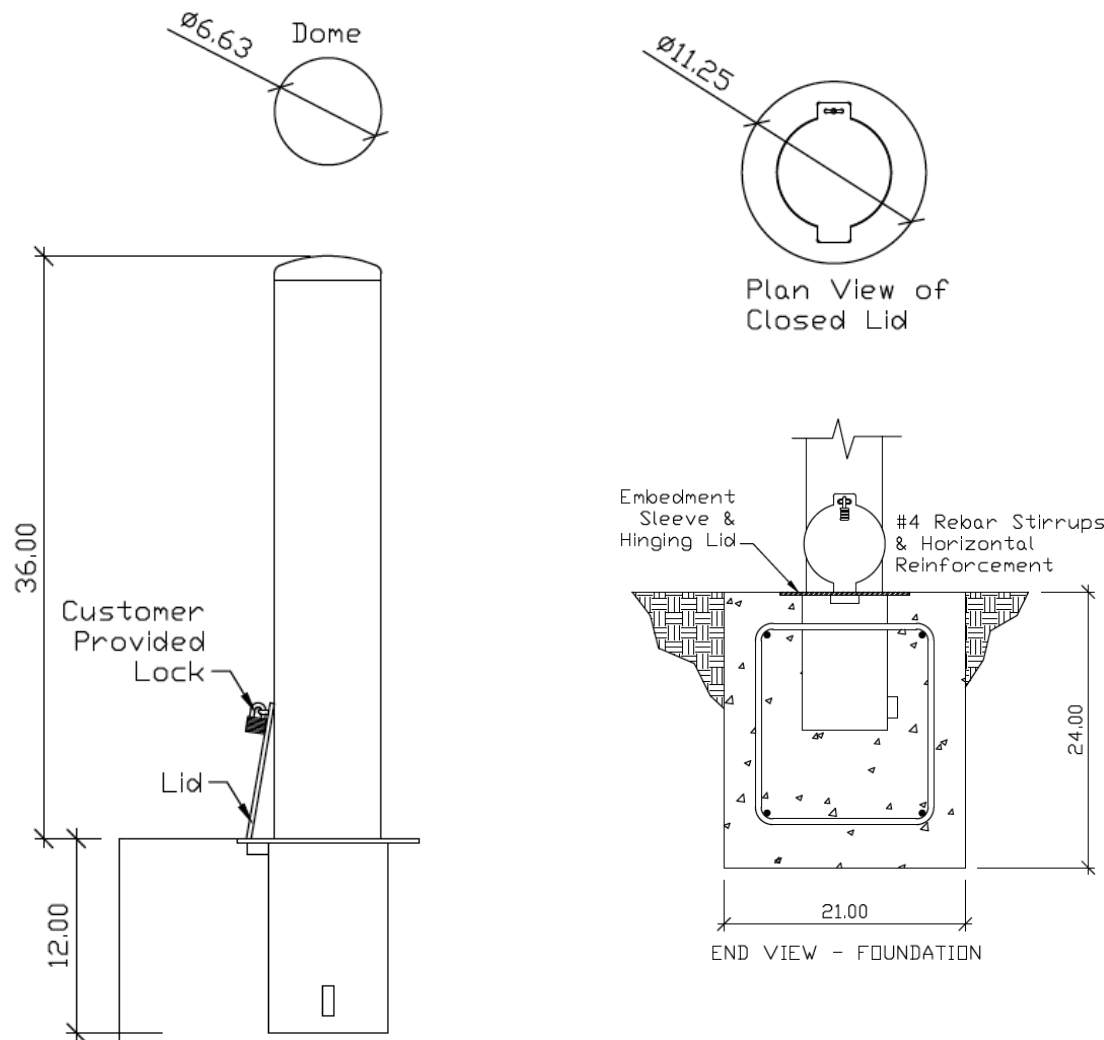

Product Information Bulletin

64 Outwater Lane, Garfield, NJ 07026 Ph: 973-340-7889 | Fax: 973-340-7809

Removable Bollard with Embedment Sleeve

Product Specifications:

Size: 6 x 36"

Material: Powder coated yellow carbon steel
Removable Bollard with
embedment sleeve

Recommended Use:

Core Drilled base,
installation in concrete