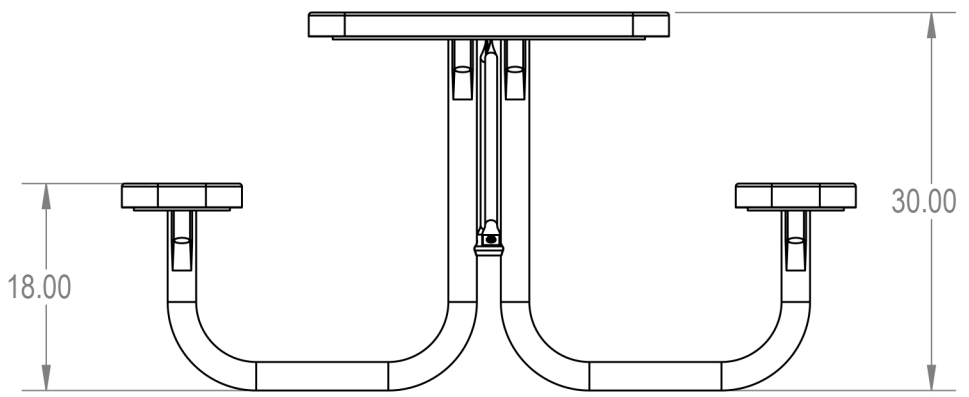

Model Numbers:
 TRT08-B-01-000 - Advantage Coating
 TRT08-D-01-000 - Industry Standard Coating

R3.00

MANUFACTURED BY:
 **CROWD CONTROL WAREHOUSE**

PROPRIETARY AND CONFIDENTIAL
 THE INFORMATION CONTAINED IN THIS DRAWING IS THE SOLE PROPERTY OF CROWD CONTROL WAREHOUSE, 1125 W HOMER STREET CHICAGO, IL. ANY REPRODUCTION IN PART OR AS A WHOLE WITHOUT THE WRITTEN PERMISSION OF CCW IS PROHIBITED.

PARK RESERVE

TITLE:

8' Rectangular Portable Table

Punched Steel