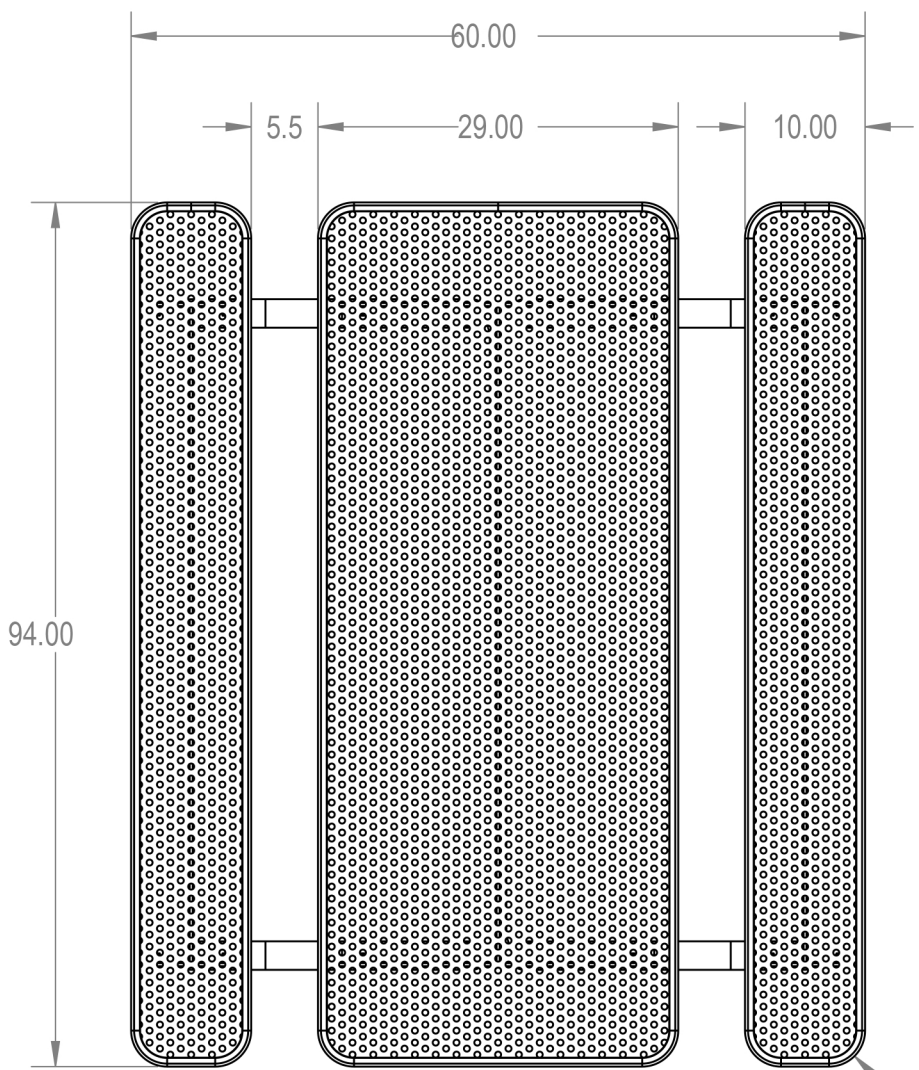

Model Numbers:
 TRT08-B-01-000 - Advantage Coating
 TRT08-D-01-000 - Industry Standard Coating

R3.00

MANUFACTURED BY:
 **CROWD CONTROL WAREHOUSE**

PROPRIETARY AND CONFIDENTIAL
 THE INFORMATION CONTAINED IN THIS DRAWING IS THE SOLE PROPERTY OF CROWD CONTROL WAREHOUSE, 1125 W HOMER STREET CHICAGO, IL. ANY REPRODUCTION IN PART OR AS A WHOLE WITHOUT THE WRITTEN PERMISSION OF CCW IS PROHIBITED.

PARK RESERVE

TITLE:

8' Rectangular Portable Table

Punched Steel