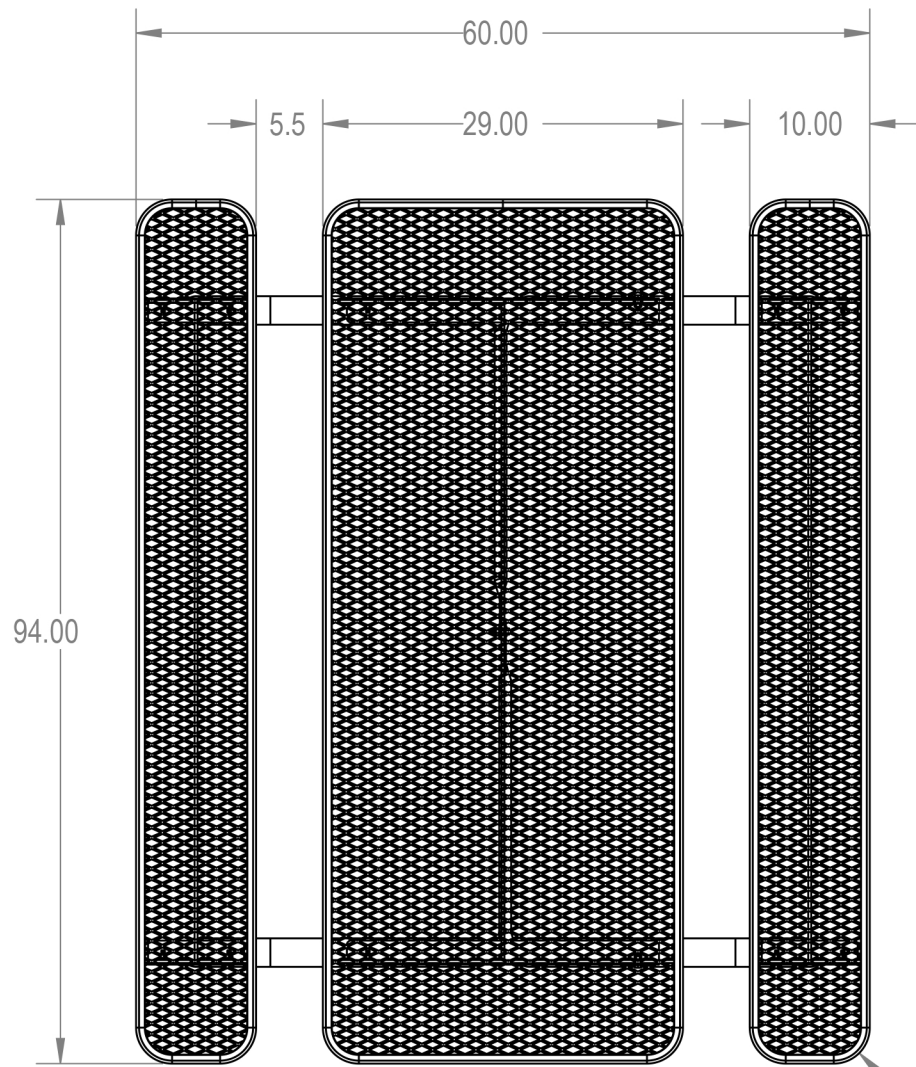

Model Numbers:  
 TRT08-A-01-000 - Advantage Coating  
 TRT08-C-01-000 - Industry Standard Coating

R3.00

**PARK RESERVE**

TITLE:

8' Rectangular Portable Table

Expanded Metal

MANUFACTURED BY:

**PROPRIETARY AND CONFIDENTIAL**

THE INFORMATION CONTAINED IN THIS DRAWING IS THE SOLE PROPERTY OF CROWD CONTROL WAREHOUSE. 1125 W HOMER STREET CHICAGO, IL. ANY REPRODUCTION IN PART OR AS A WHOLE WITHOUT THE WRITTEN PERMISSION OF CCW IS PROHIBITED.