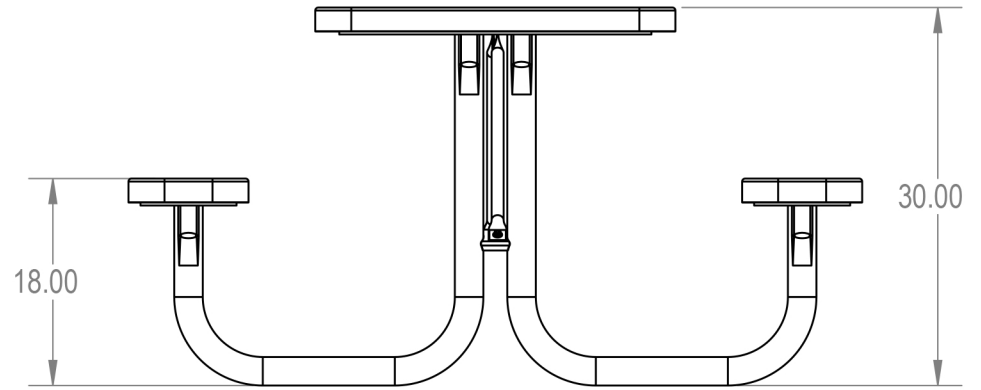

Model Numbers:  
 TRT08-A-01-000 - Advantage Coating  
 TRT08-C-01-000 - Industry Standard Coating

R3.00

**PARK RESERVE**

TITLE:

8' Rectangular Portable Table

Expanded Metal

MANUFACTURED BY:

**PROPRIETARY AND CONFIDENTIAL**

THE INFORMATION CONTAINED IN THIS DRAWING IS THE SOLE PROPERTY OF CROWD CONTROL WAREHOUSE. 1125 W HOMER STREET CHICAGO, IL. ANY REPRODUCTION IN PART OR AS A WHOLE WITHOUT THE WRITTEN PERMISSION OF CCW IS PROHIBITED.