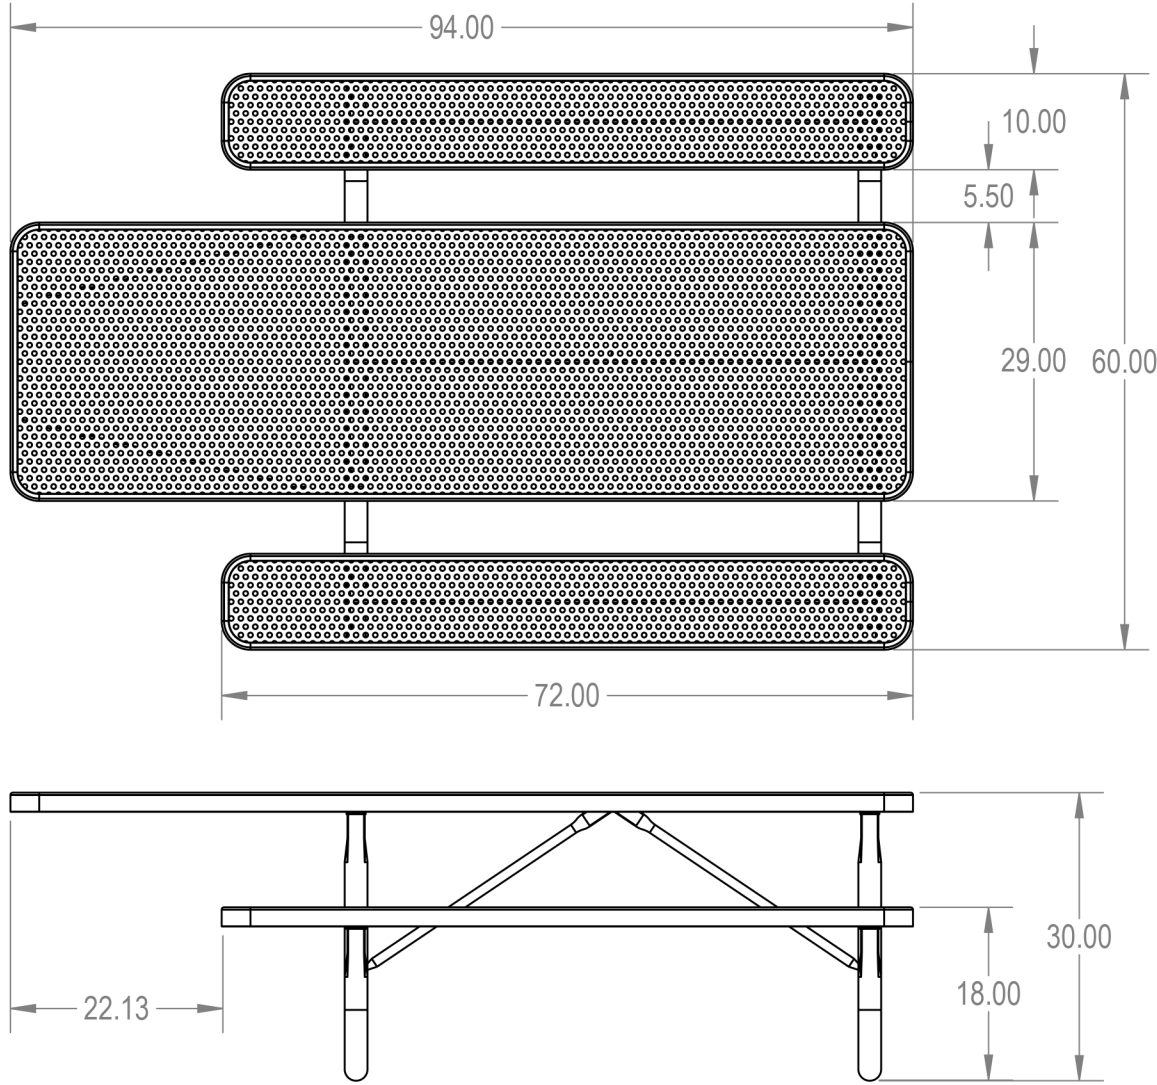

Model Numbers:
 TRT08-B-01-001 - Advantage Coating
 TRT08-D-01-001 - Industry Standard Coating

MANUFACTURED BY:
 CROWD CONTROL WAREHOUSE

PROPRIETARY AND CONFIDENTIAL
 THE INFORMATION CONTAINED IN THIS DRAWING IS THE SOLE PROPERTY OF CROWD CONTROL WAREHOUSE. 1125 W HOMER STREET CHICAGO, IL. ANY REPRODUCTION IN PART OR AS A WHOLE WITHOUT THE WRITTEN PERMISSION OF CCW IS PROHIBITED.

PARK RESERVE

TITLE:
 8' Rectangular Portable Table - Accessible

Punched Steel