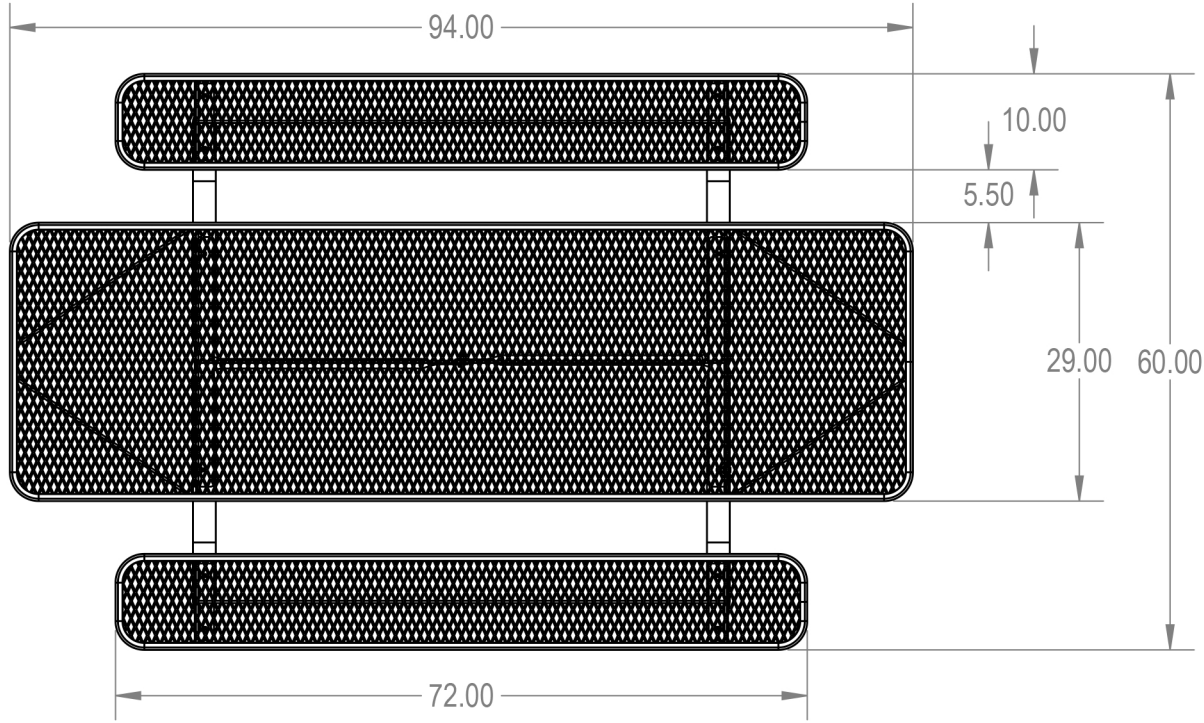

Model Numbers:
 TRT08-A-01-002 - Advantage Coating
 TRT08-B-01-002 - Industry Standard Coating

PARK RESERVE

TITLE:

8' Rectangular Portable Table - Accessible Alt

Expanded Metal

MANUFACTURED BY:

PROPRIETARY AND CONFIDENTIAL

THE INFORMATION CONTAINED IN THIS DRAWING IS THE SOLE PROPERTY OF CROWD CONTROL WAREHOUSE, 1125 W HOMER STREET CHICAGO, IL. ANY REPRODUCTION IN PART OR AS A WHOLE WITHOUT THE WRITTEN PERMISSION OF CCW IS PROHIBITED.