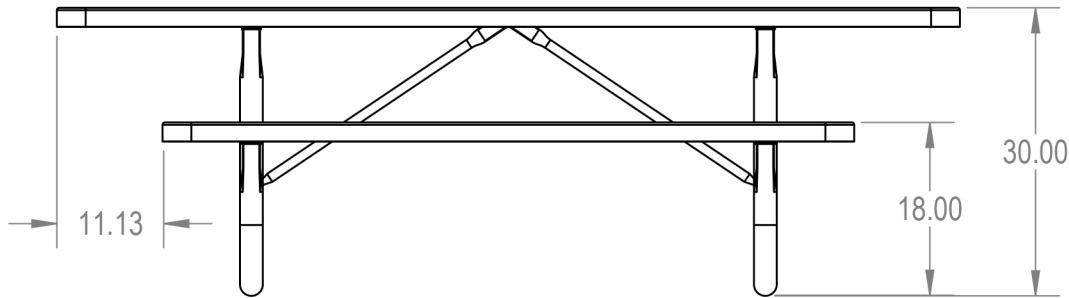

Model Numbers:
 TRT08-A-01-002 - Advantage Coating
 TRT08-B-01-002 - Industry Standard Coating

PARK RESERVE

TITLE:

8' Rectangular Portable Table - Accessible Alt

Expanded Metal

MANUFACTURED BY:

PROPRIETARY AND CONFIDENTIAL

THE INFORMATION CONTAINED IN THIS DRAWING IS THE SOLE PROPERTY OF CROWD CONTROL WAREHOUSE, 1125 W HOMER STREET CHICAGO, IL. ANY REPRODUCTION IN PART OR AS A WHOLE WITHOUT THE WRITTEN PERMISSION OF CCW IS PROHIBITED.