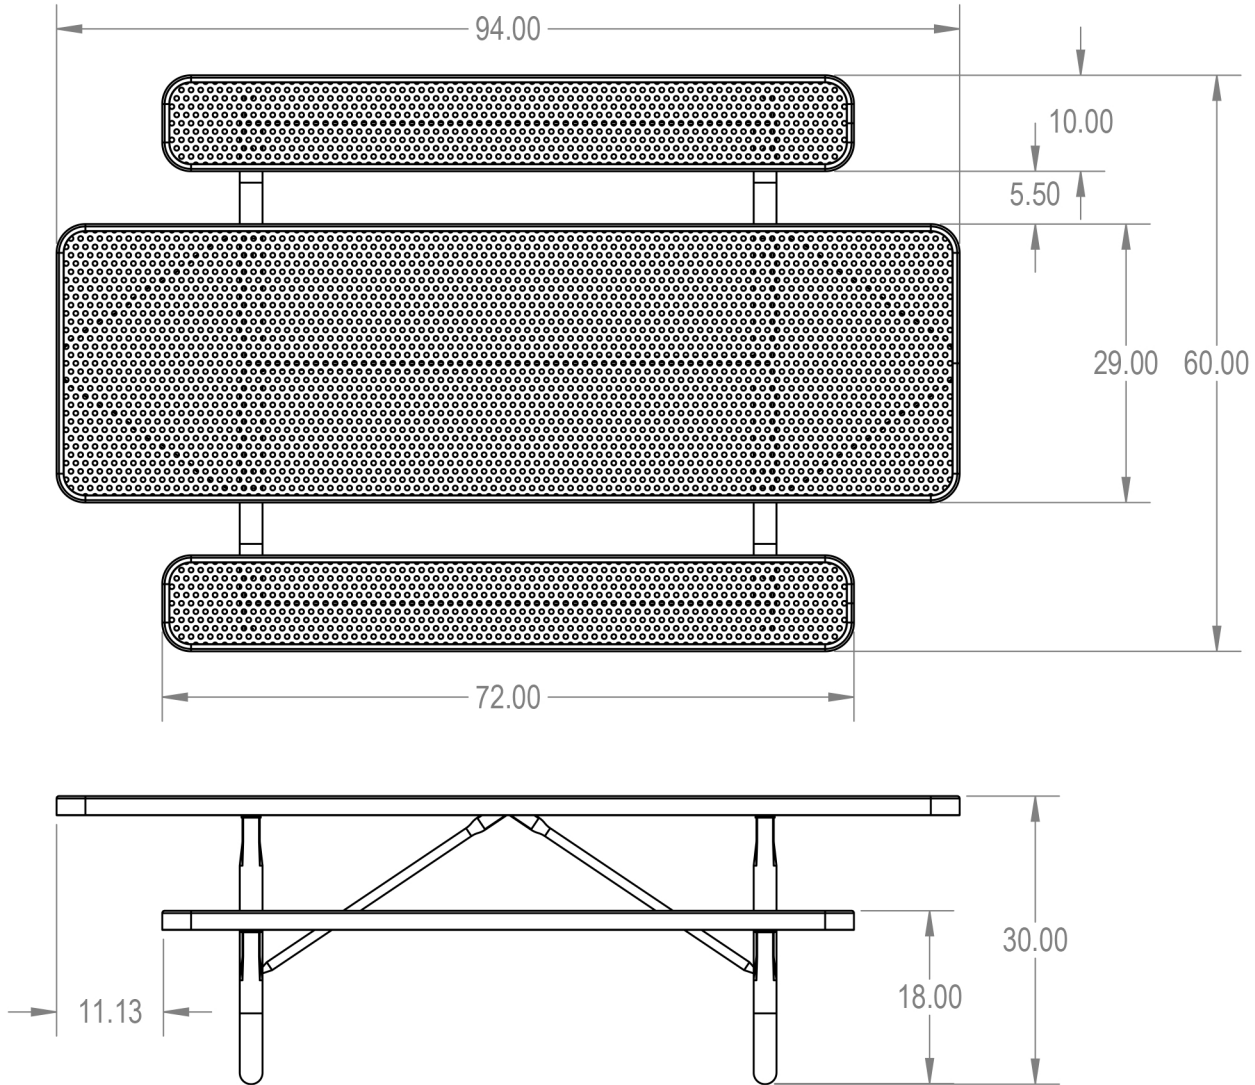

Model Numbers:
 TRT08-B-01-002 - Advantage Coating
 TRT08-D-01-002 - Industry Standard Coating

MANUFACTURED BY:

PROPRIETARY AND CONFIDENTIAL
 THE INFORMATION CONTAINED IN THIS DRAWING IS THE SOLE PROPERTY OF CROWD CONTROL WAREHOUSE, 1125 W HOMER STREET CHICAGO, IL. ANY REPRODUCTION IN PART OR AS A WHOLE WITHOUT THE WRITTEN PERMISSION OF CCW IS PROHIBITED.

PARK RESERVE	
TITLE:	
8' Rectangular Portable Table -Accessible Alt	
Punched Steel	
WEIGHT:	SHEET 3 OF 3