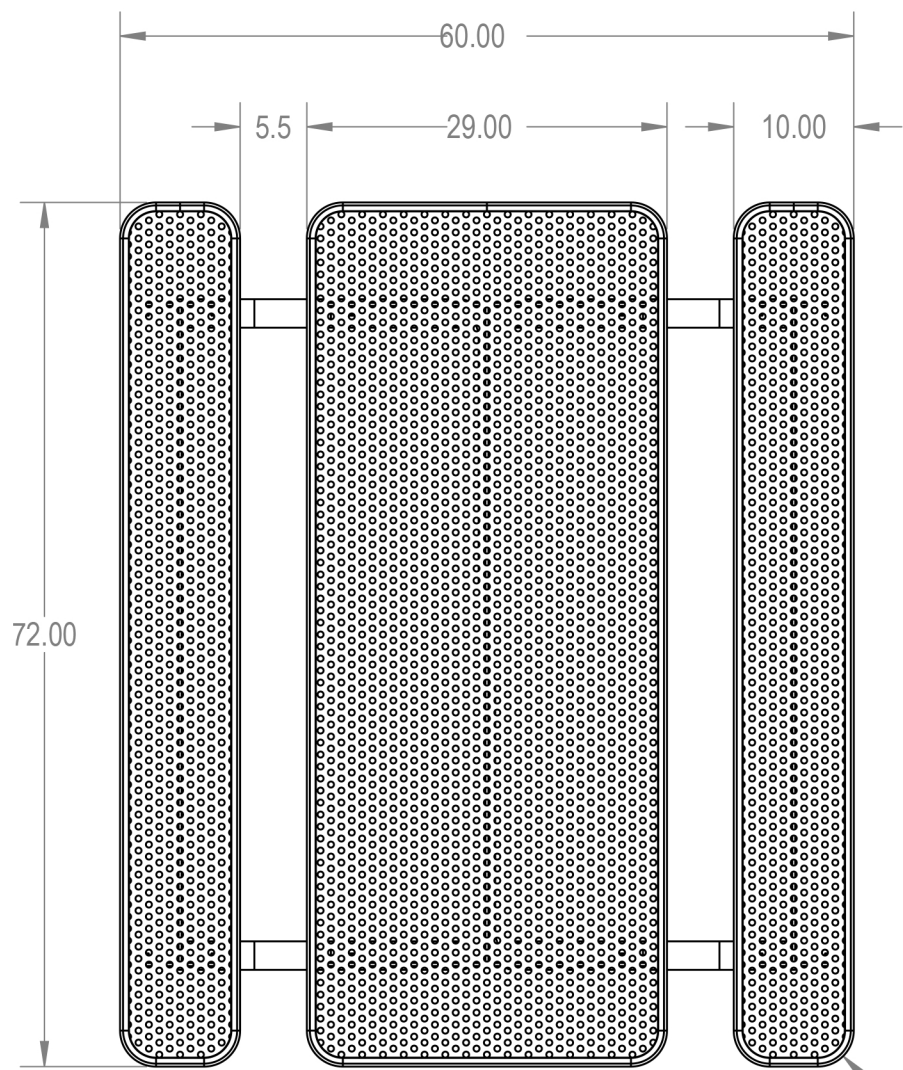

Model Numbers:
 TRT06-B-01-000 - Advantage Coating
 TRT06-D-01-000 - Industry Standard Coating

R3.00

MANUFACTURED BY:
 **CROWD CONTROL WAREHOUSE**

PROPRIETARY AND CONFIDENTIAL
 THE INFORMATION CONTAINED IN THIS DRAWING IS THE SOLE PROPERTY OF CROWD CONTROL WAREHOUSE. 1125 W HOMER STREET CHICAGO, IL. ANY REPRODUCTION IN PART OR AS A WHOLE WITHOUT THE WRITTEN PERMISSION OF CCW IS PROHIBITED.

PARK RESERVE	
6' Rectangular Portable Table	
Punched Steel	

5

4

3

2

1