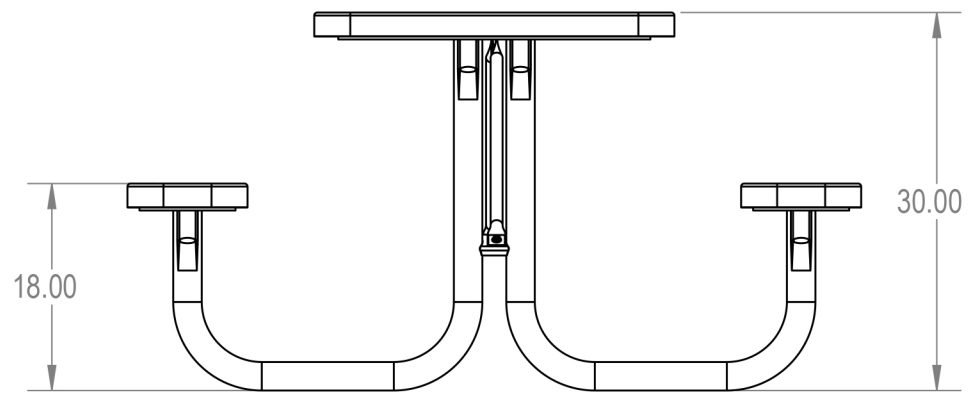

Model Numbers:
 TRT06-B-01-000 - Advantage Coating
 TRT06-D-01-000 - Industry Standard Coating

R3.00

MANUFACTURED BY:
 **CROWD CONTROL WAREHOUSE**

PROPRIETARY AND CONFIDENTIAL
 THE INFORMATION CONTAINED IN THIS DRAWING IS THE SOLE PROPERTY OF CROWD CONTROL WAREHOUSE. 1125 W HOMER STREET CHICAGO, IL. ANY REPRODUCTION IN PART OR AS A WHOLE WITHOUT THE WRITTEN PERMISSION OF CCW IS PROHIBITED.

PARK RESERVE	
6' Rectangular Portable Table	
Punched Steel	

5

4

3

2

1